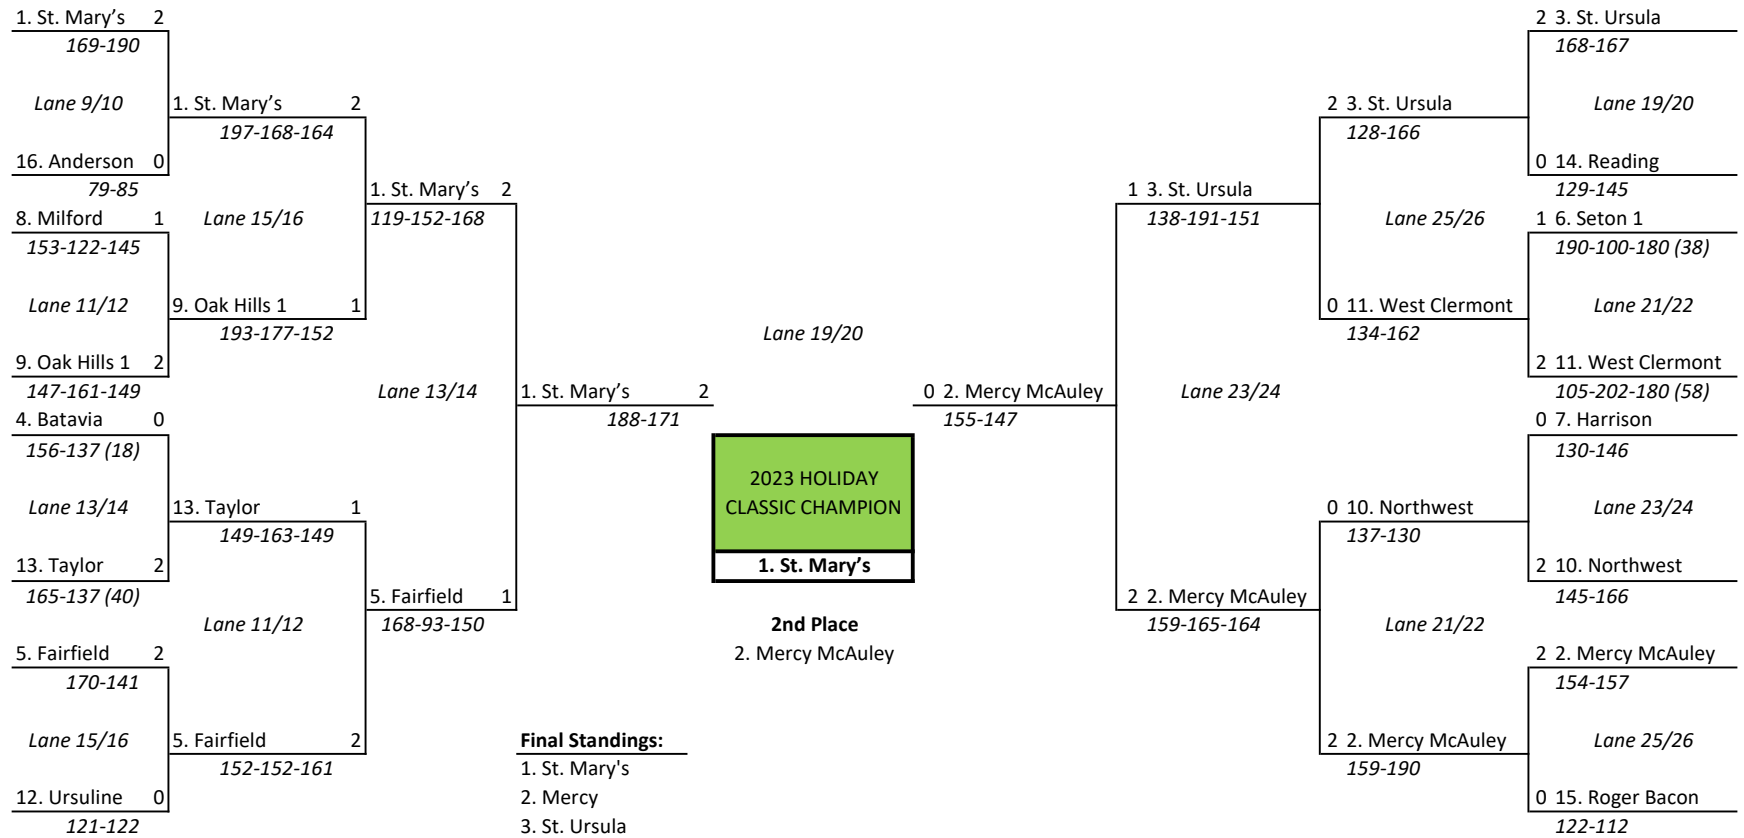

2023 HOLIDAY CLASSIC CHAMPIONSHIP BRACKET

**2023 HOLIDAY
CLASSIC CHAMPION**
1. St. Mary's

2nd Place
 2. Mercy McAuley

2023 HOLIDAY CLASSIC CONSOLATION BRACKET

Holiday Classic Presented by Elder and Seton High Schools