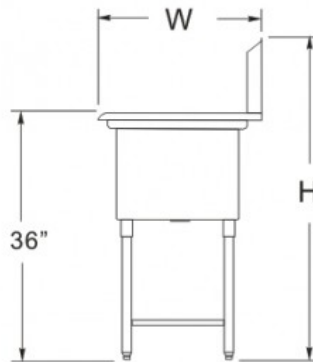

### One Tub Sink w/2 Drain Boards

| Product Number | Ga | DBRD Side | DBRD length | Bowl Size (Inch) |    |    | Overall Size (Inch) |    |    |
|----------------|----|-----------|-------------|------------------|----|----|---------------------|----|----|
|                |    |           |             | W                | L  | D  | W                   | L  | H  |
| WE 1818-1D     | 18 | L&R       | 18          | 18               | 18 | 12 | 24                  | 54 | 45 |
| WH 2424-1D     | 16 | L&R       | 24          | 24               | 24 | 14 | 30                  | 72 | 45 |