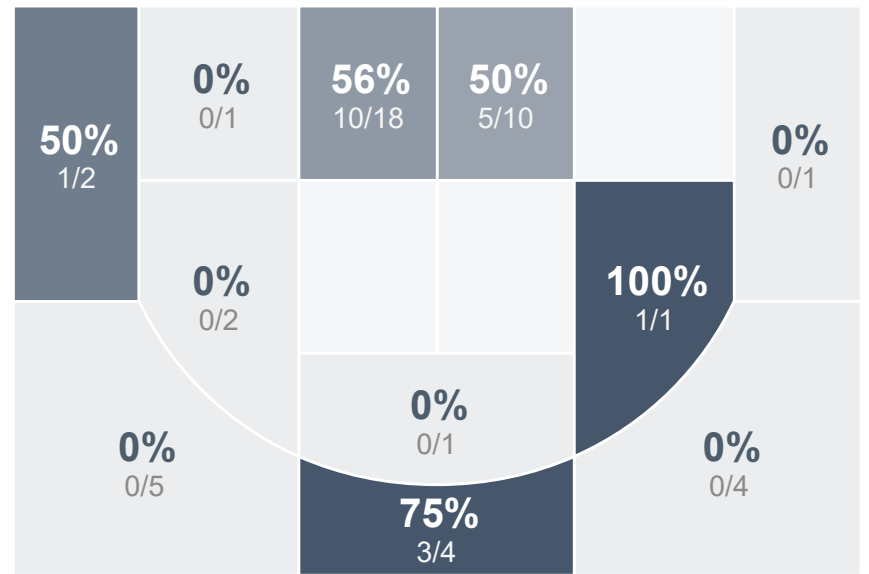

Girls Varsity Basketball