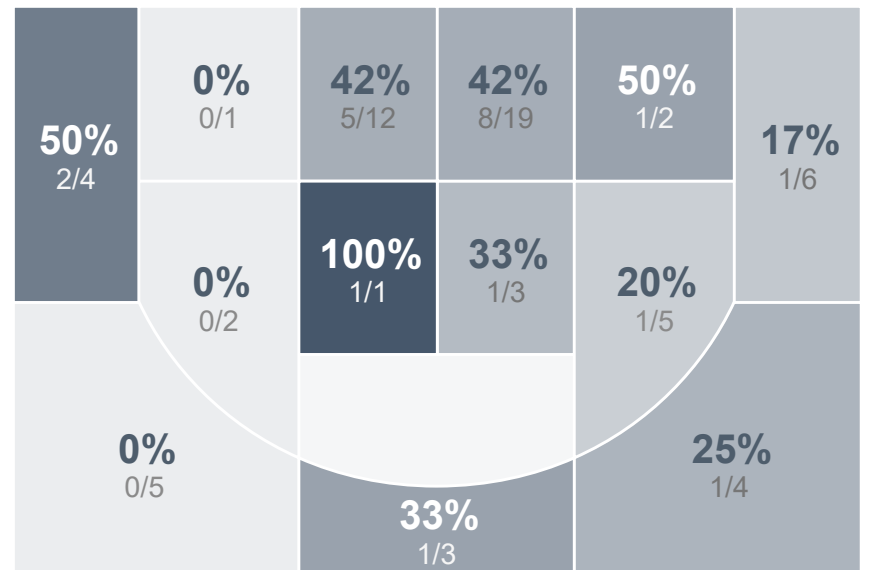

Bismarck Legacy High School