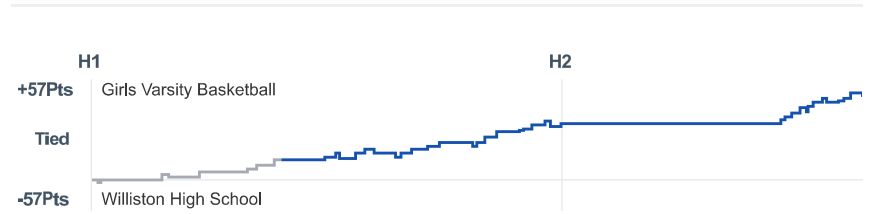

Box Score Report

JHS @ Williston - Feb 17, 2023 - W 92-41

Period Stats

Team	1	2	Final
JHS	48	44	92
WHS	16	25	41

Run Graph

Team Stats

	JHS	WHS
Field Goal %	48.0%	29.8%
Effective Field Goal %	56.0%	32.5%
2FG Made/Attempted	24/47	14/45
2FG%	51.1%	31.1%
3FG Made/Attempted	12/28	3/12
3FG%	42.9%	25.0%
FT Made/Attempted	8/12	4/6
Free Throw Percentage	66.7%	66.7%
Points Per Possession	1.22	0.55
Transition Points	18	2
Points Off Turnovers	36	11
Second Chance Points	28	13
Points in the Paint	44	28
Offensive Rebounds	19	14
Defense Rebounds	25	20
Assists	18	8
Deflections	12	13
Steals	15	10
Blocks	2	1
Turnovers	14	29
Personal Fouls	5	12
Charges Taken	1	0