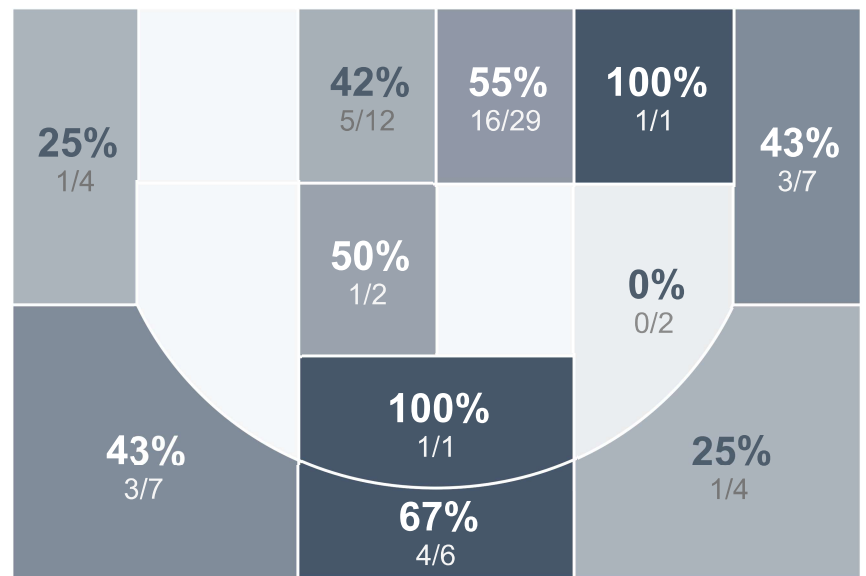

Girls Varsity Basketball