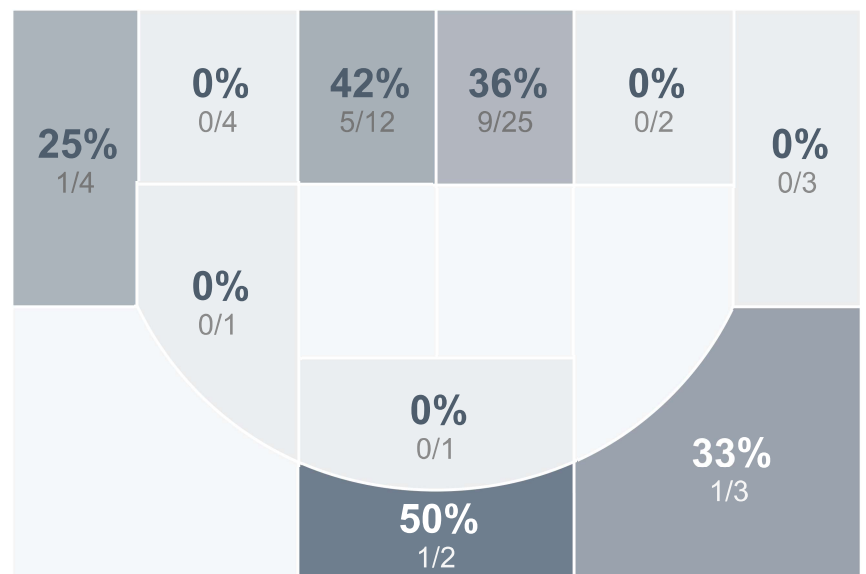

Williston High School