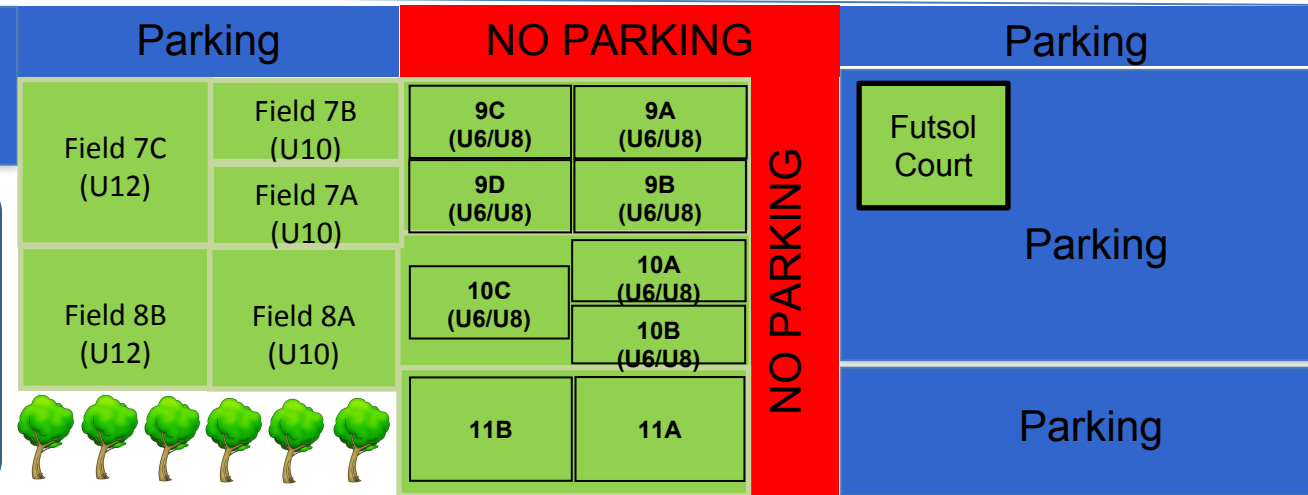

Field Layout Map

2019 Spring Recreational Season

Ashton Brosnahan Road

North
Stadium Field
South

Multi-purpose Room

Concession

Rest Room

Playground

Pavilions

International Field

Pond

NO PARKING