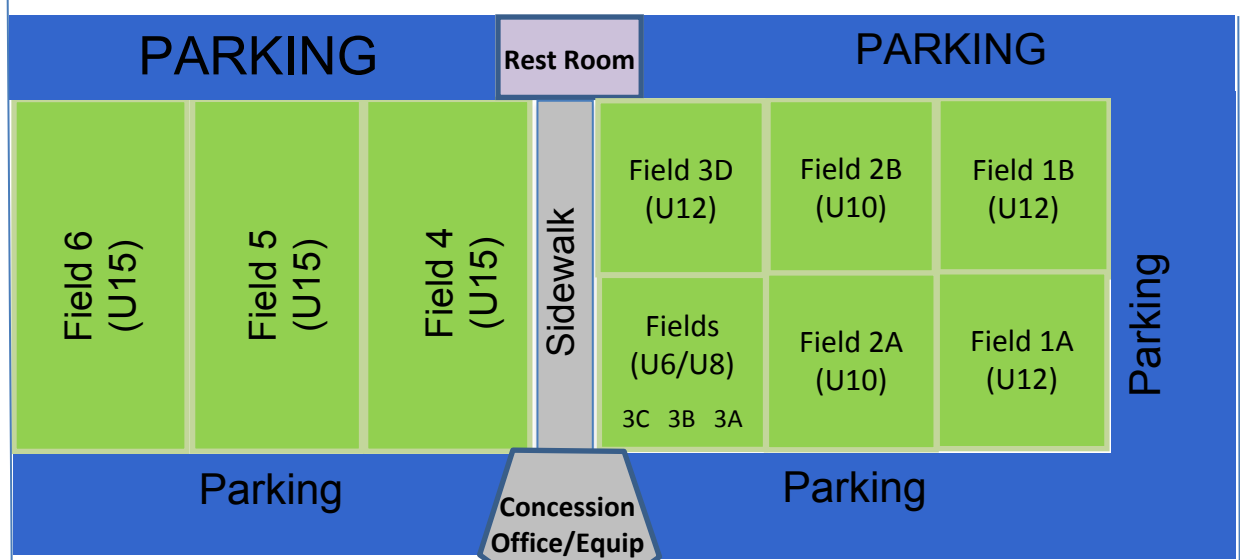

Field Layout Map

2019 Spring Recreational Season

Ashton Brosnahan Road

North
Stadium Field
South

Multi-purpose Room

Concession

Rest Room

Playground

Pavilions

International Field

Pond

NO PARKING