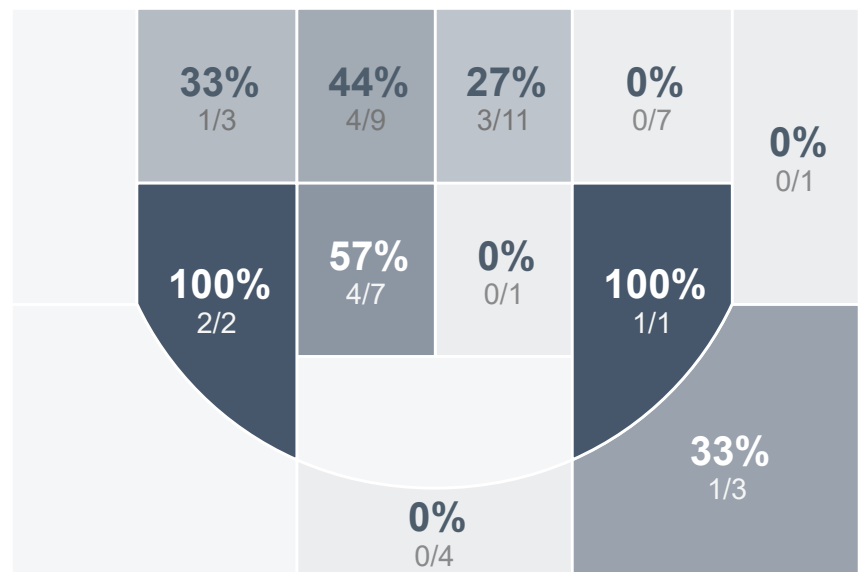

Bismarck St. Mary's Central High School