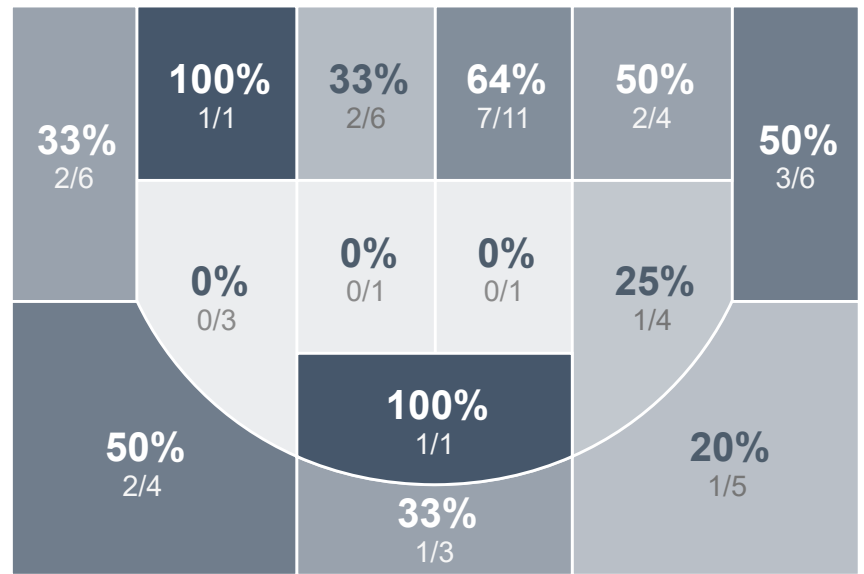

Box Score Report

CHS @ SMCHS - Jan 10, 2020 - W 65-49

Period Stats

Team	1	2	Final
CHS	39	26	65
SMCHS	17	32	49

Run Graph

Team Stats

	CHS	SMCHS
Field Goal %	41.1%	32.7%
Effective Field Goal %	49.1%	33.7%
2FG Made/Attempted	14/32	15/41
2FG%	43.8%	36.6%
3FG Made/Attempted	9/24	1/8
3FG%	37.5%	12.5%
FT Made/Attempted	10/18	16/20
Free Throw Percentage	55.6%	80.0%
Points Per Possession	0.93	0.72
Transition Points	15	5
Points Off Turnovers	16	12
Second Chance Points	10	7
Points in the Paint	18	22
Offensive Rebounds	9	8
Defense Rebounds	27	26
Assists	18	9
Deflections	6	5
Steals	13	5
Blocks	2	1
Turnovers	14	18
Personal Fouls	18	15
Charges Taken	0	0

Century Patriots Girls Basketball

Bismarck St. Mary's Central High School

Century Patriots Girls Basketball's Player Stats

Name	Pts	FG	3FG	FT	+/-	MINS	OREB	DREB	AST	DEFL	STL	BLK	TO	FOUL	CHG
#3 Ella Fridley	8	4/8	0/1	0/4	+ 9	29	0	4	3	1	1	0	2	2	0
#12 Jocelyn Julson	1	0/6	0/1	1/2	+ 12	24	0	2	3	3	5	0	4	4	0
#14 Chloe Markovic	10	4/8	1/2	1/2	+ 14	30	0	1	4	0	2	0	2	3	0
#22 Makayla Anderson	2	1/4	0/0	0/0	+ 11	13	2	4	0	0	1	0	2	0	0
#23 Julia Fitterer	11	4/11	2/6	1/2	+ 2	25	0	3	1	0	1	0	3	3	0
#24 Logan Nissley	14	4/8	3/7	3/4	+ 14	26	1	8	4	1	1	0	1	2	0
#25 Megan Klein	0	0/0	0/0	0/0	+ 4	3	0	0	1	0	0	0	0	1	0
#30 Ashton Kinnebrew	19	6/10	3/6	4/4	+ 10	32	2	4	2	1	2	2	0	2	0
#31 Gabby Rush	0	0/1	0/1	0/0	+ 4	4	1	1	0	0	0	0	0	1	0