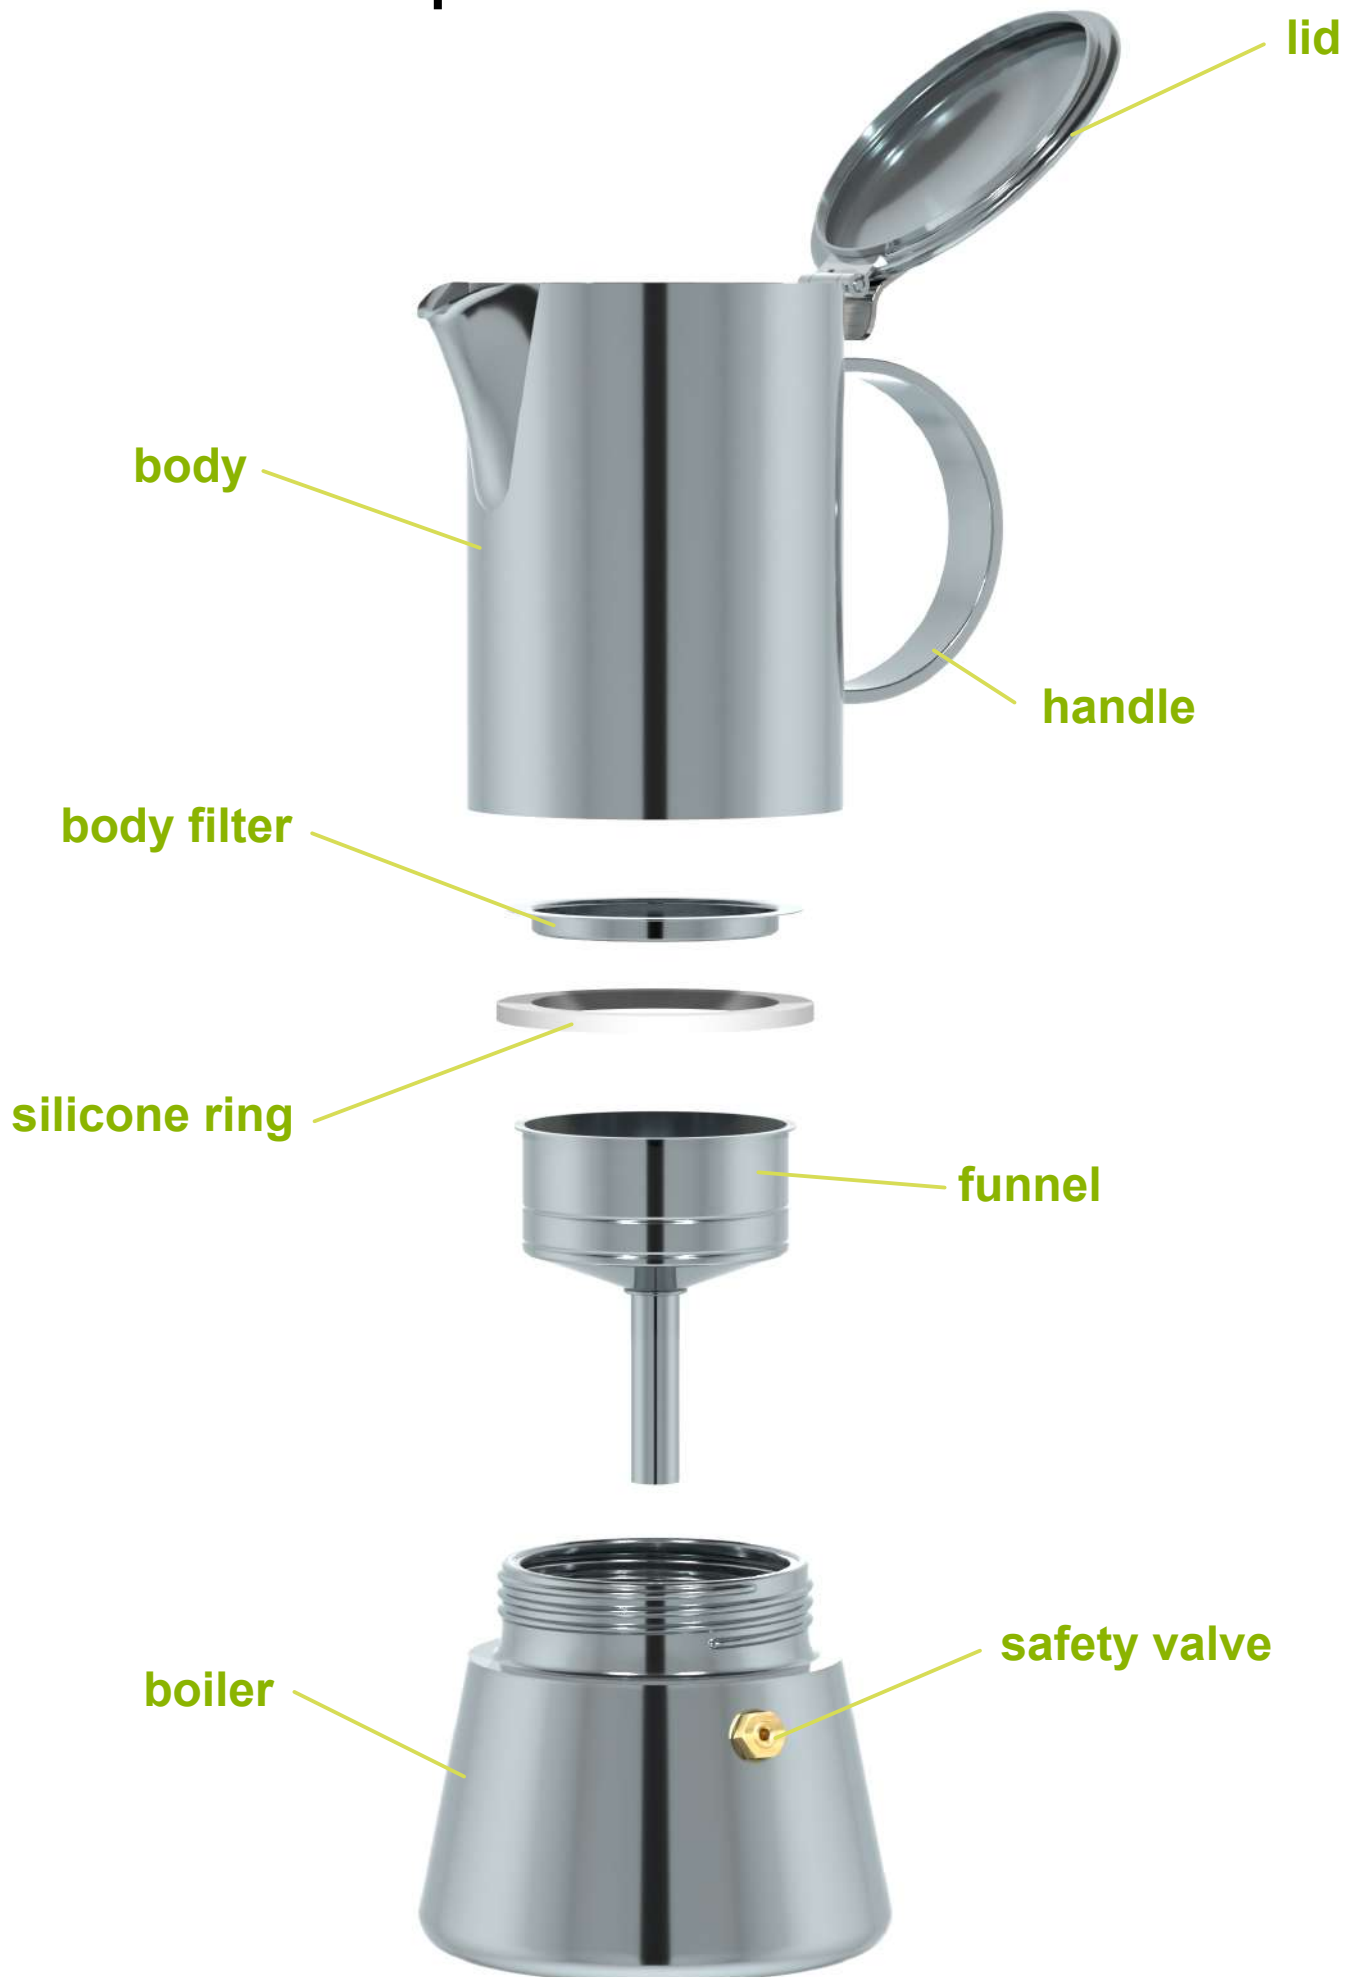

# Parts of the moka pot

**gitta**  
moka pot

---

**model no.: GA3904MP**  
capacity: 4cup  
finishing: mirror polished

---

**model no.: GA3906MP**  
capacity: 6cup  
finishing: mirror polished

---

**model no.: GA3910MP**  
capacity: 10cup  
finishing: mirror polished