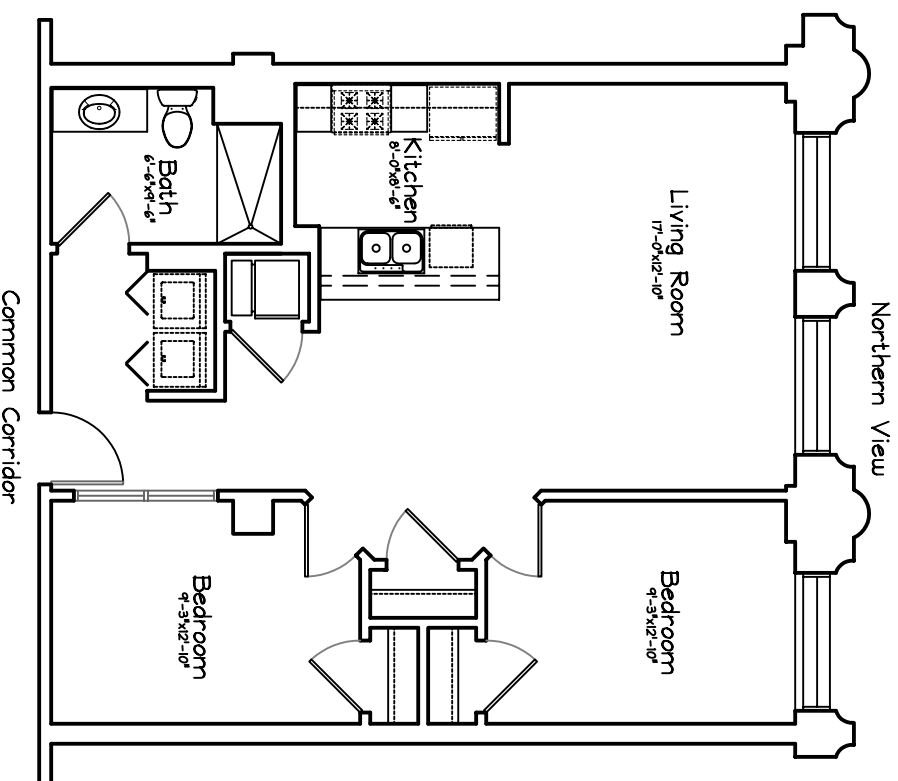

PLANKINTON LOFT APARTMENTS - 4th FLOOR

Unit #409 - 865 sq ft
Two Bedroom, 1 Bath

Scale : 1/8" = 1'-0"

Square Footage taken from center of corridor/party walls
to exterior of furred walls.