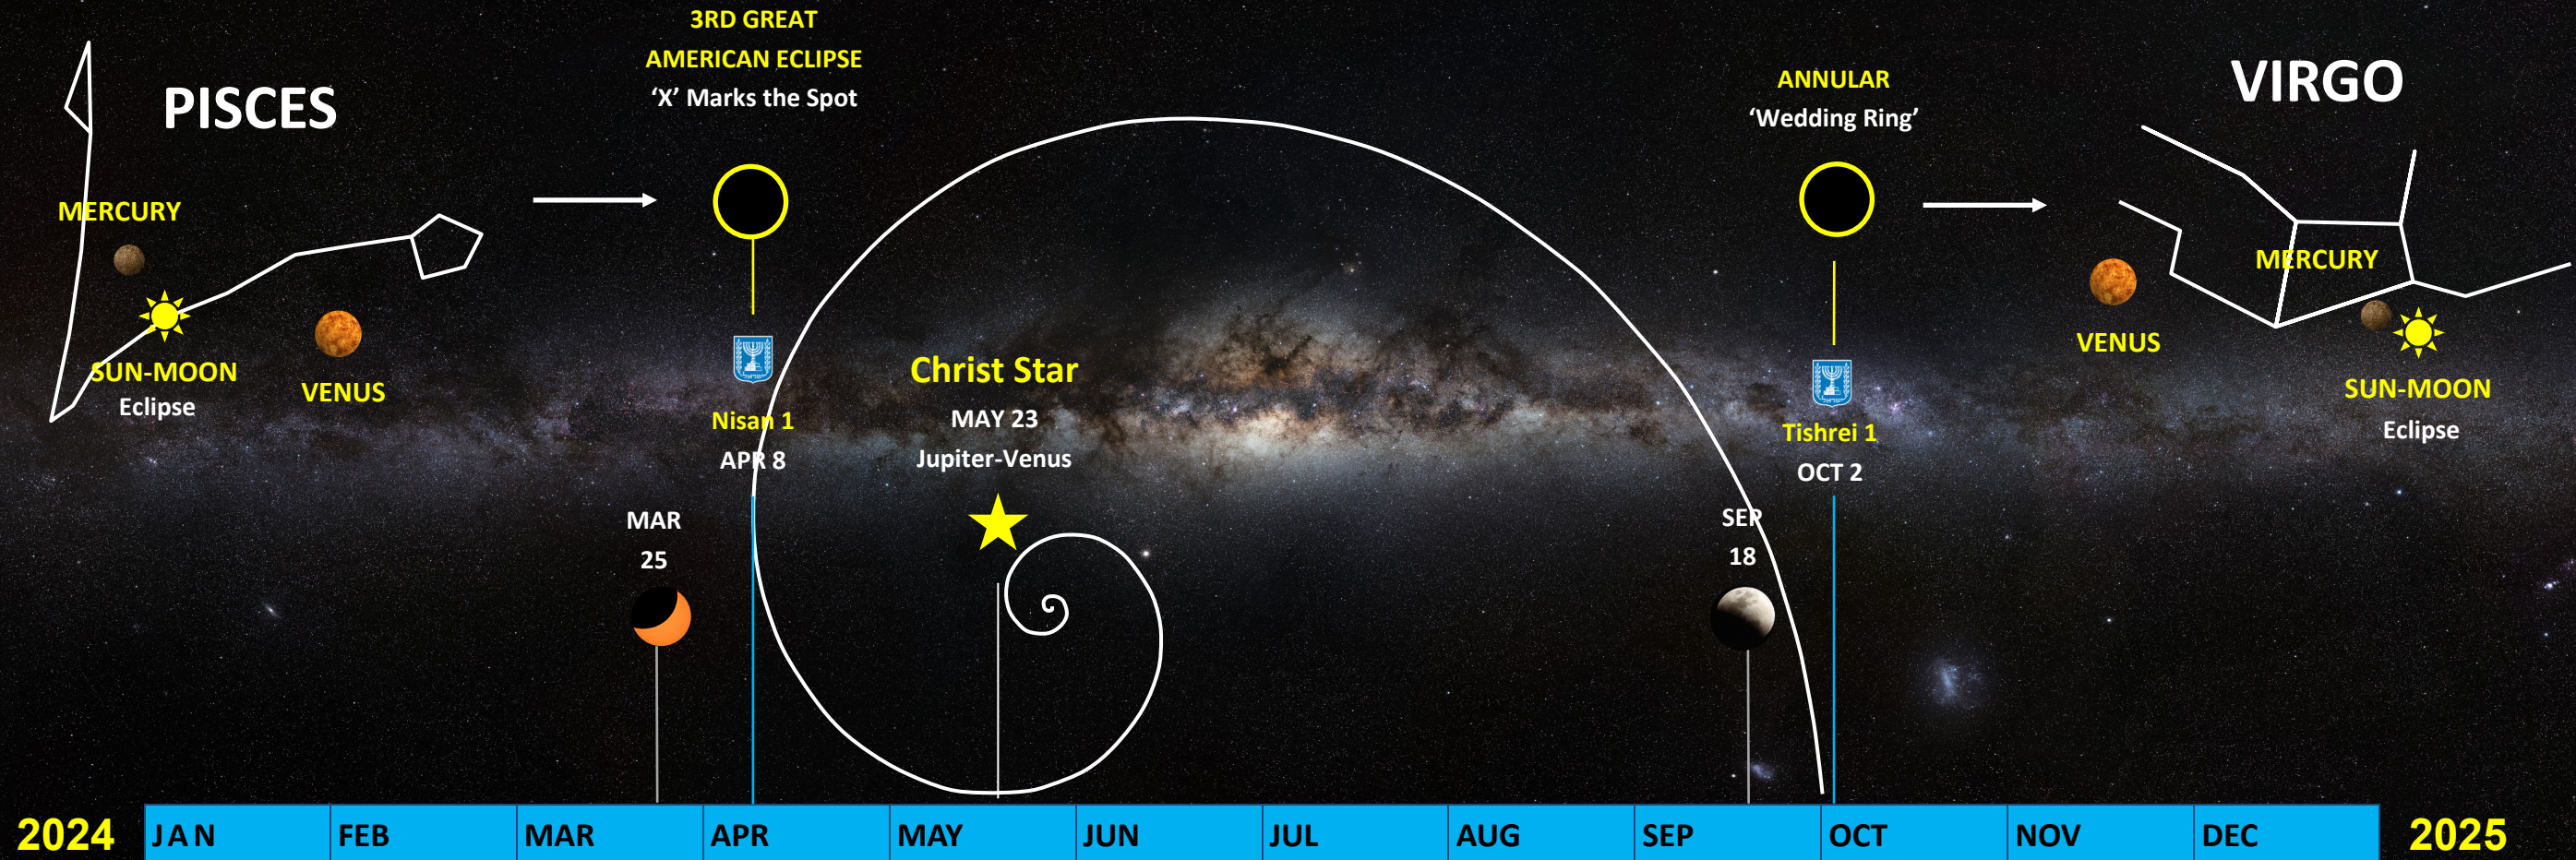

NEW YEAR'S DOUBLE ECLIPSES

RELIGIOUS AND CIVIL BOOKENDS 2024

The purpose of this Astronomical Depiction is to illustrate how the New Year Bookend Solar Eclipse appear to be complimentary in more ways than 1. A Timeline is presented that shows the Span of Time in 2024 that included the appearance of the Christ Star, the Conjunction of Jupiter and Venus. Amazingly, it occurs in approximate Phi Ratio to the New Year Bookend Solar Eclipses. What the New Year Bookend could infer is how it is a Double Witness of a 'New Beginning' is about to take place in some sort of manner or fashion yet to be determined. Will it be or could it be the Great Reset? The New World Order after the Rapture Event?

What is also notable about this Eclipse is that it is the Bookend to the 3rd and Last Great American Solar Eclipse. It occurred on the Religious New Year of Nisan 1, April 8, 2024. It was based on the Jewish Rabbinical Calendar, as the October 2 is based on the Civil New Year, Tishrei 1. What is also occurring at this Place and Time is how the Planets of Venus and Mercury are in the overall Celestial Configuration.