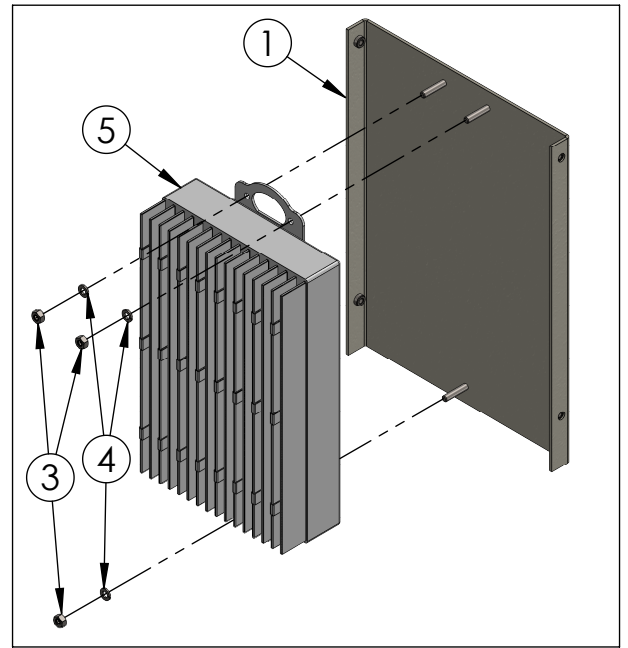

## **NOKIA - Power Supply Bracket**

# Nokia Power Supply Bracket

| Item          | Part Number        | Description                          | Qty |
|---------------|--------------------|--------------------------------------|-----|
| 1             | V-527              | Power Supply Bracket                 | 1   |
| 2             | V-1420-500         | Flange Head Cap Screw 1/4"-20 1/2"lg | 4   |
| 3             | V-1420-N           | Nut 1/4"-20                          | 3   |
| 4             | V-1420-LW          | Lock Washer 1/4"                     | 3   |
| Not Included: |                    |                                      |     |
| 5             | Nokia Power Supply | DC Power Supply                      | 1   |
| 6             |                    | Radio Bracket-Pole/Wall Mount        | 1   |