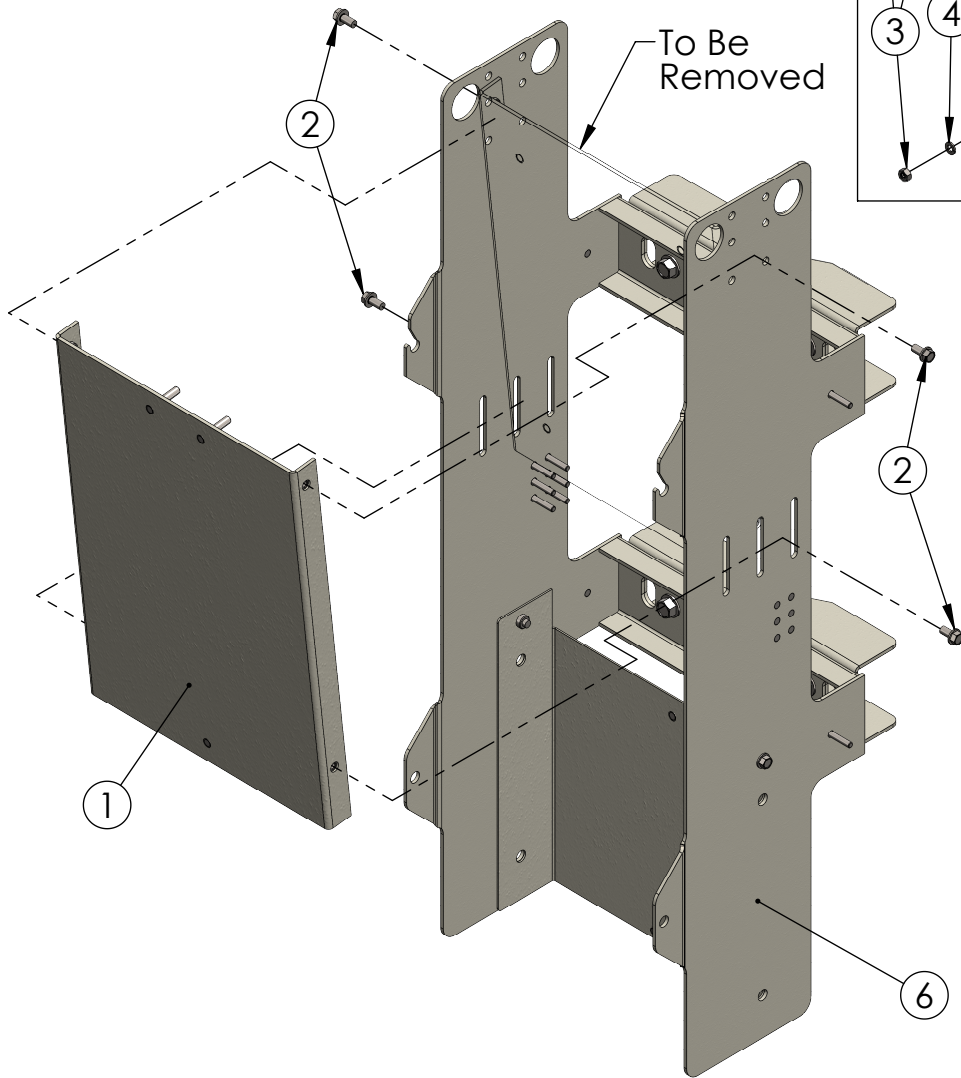

## **NOKIA - Power Supply Bracket**

# Nokia Power Supply Bracket

| Item          | Part Number        | Description                          | Qty |
|---------------|--------------------|--------------------------------------|-----|
| 1             | V-527              | Power Supply Bracket                 | 1   |
| 2             | V-1420-500         | Flange Head Cap Screw 1/4"-20 1/2"lg | 4   |
| 3             | V-1420-N           | Nut 1/4"-20                          | 3   |
| 4             | V-1420-LW          | Lock Washer 1/4"                     | 3   |
| Not Included: |                    |                                      |     |
| 5             | Nokia Power Supply | DC Power Supply                      | 1   |
| 6             |                    | Radio Bracket-Pole/Wall Mount        | 1   |