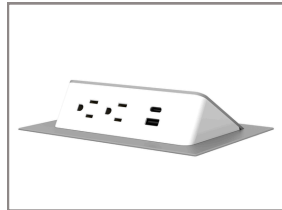

A Duo | Clamp-On

A Duo | Under Table

A Duo | Pop-Up

A Duo | Bezel

Power & Data

Power & Data units offered in the following configurations: Interlink, Interlink Under Table, A Duo Clamp On, A Duo Under Table, A Duo Pop-Up, and A Duo Bezel, available in standard Silver or Black finishes. Interlink units come with a 72" cord or 72" hardwire option. A Duo units offer 6' or 10' cords, or hardwired options.