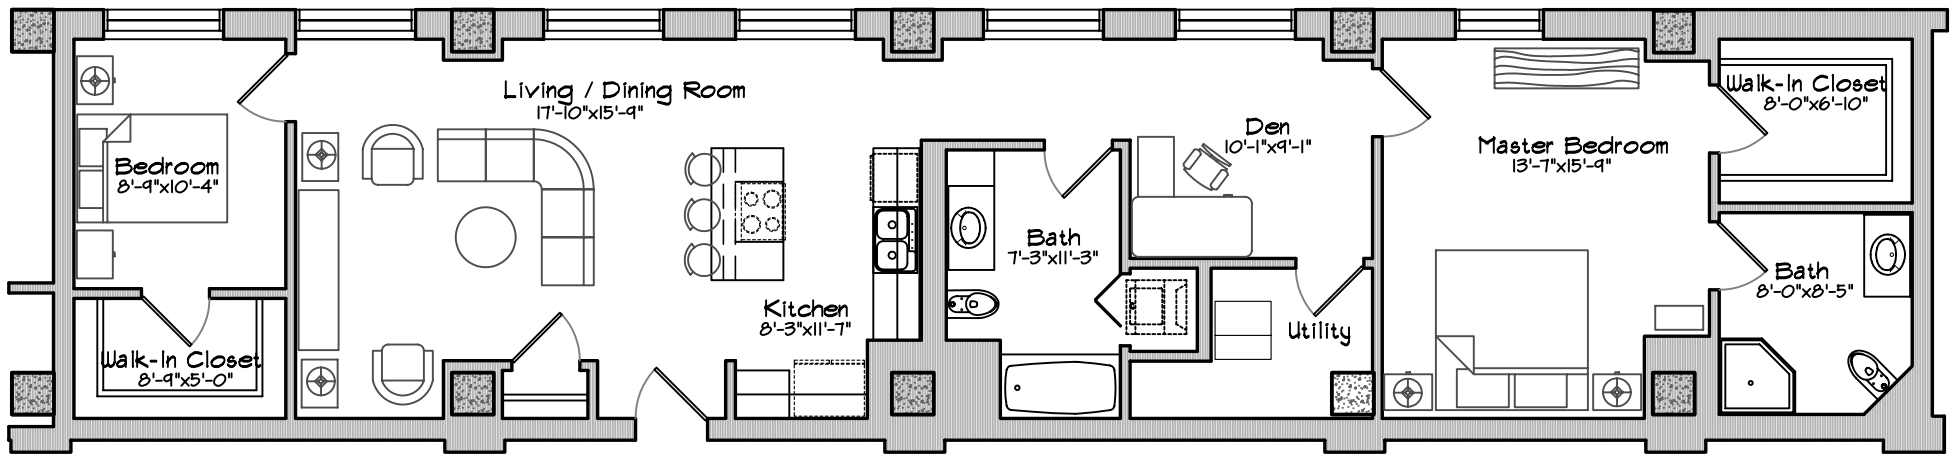

PLANKINTON LOFT APARTMENTS - 3rd FLOOR

Southern View

Unit #317 - 1275 sq ft
Two Bedroom + Den, 2 Bath

Scale : 1/8" = 1'-0"

Square Footage taken from center of corridor/party walls
to exterior of furred walls.