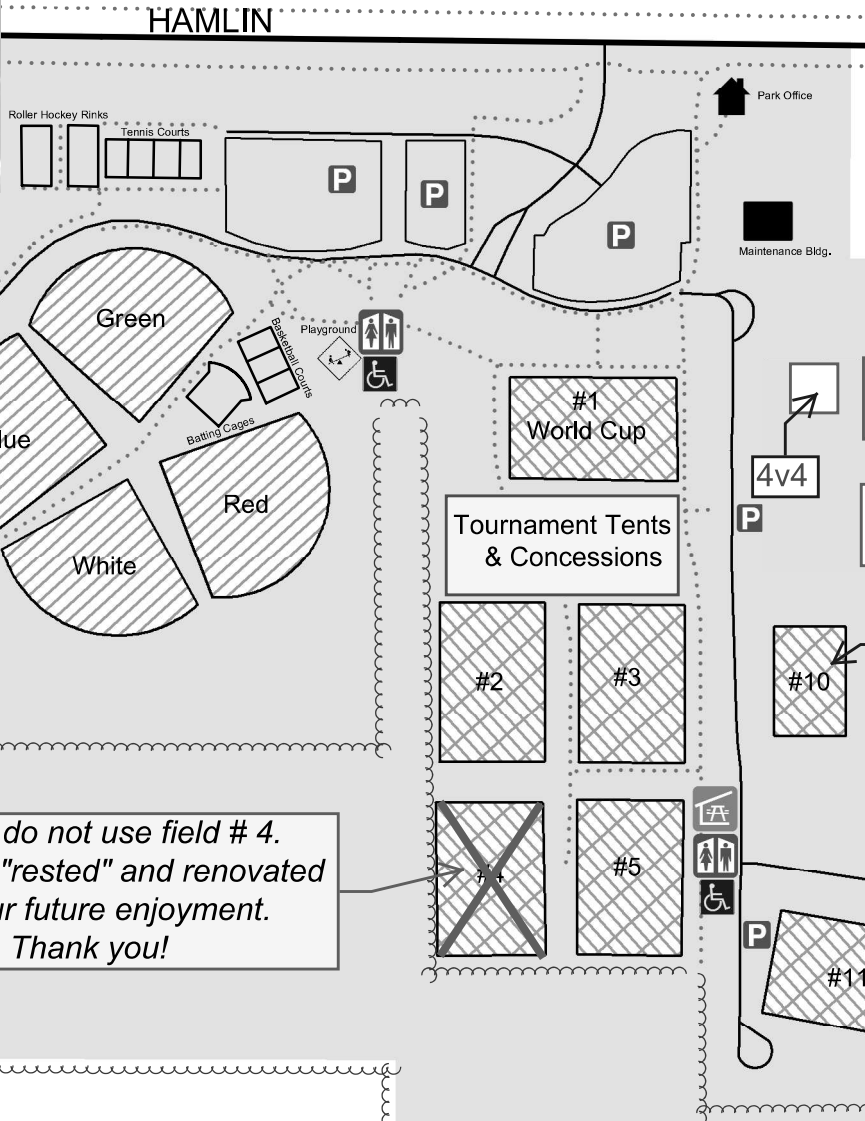

**PARK IN DESIGNATED STALLS ONLY**  
 VEHICLES WILL BE TICKETED FOR STANDING STOPPING PARKING IN NON-DESIGNATED AREAS

City of Rochester Hills  
 Earl E. Borden Park  
 Michigan Soccer Classic 2021 Memorial Day weekend

No parking on grass anywhere. Violators may be ticketed and vehicles may be towed. Park in hard-surfaced designated stalls only.

Please do not use field # 4. It is being "rested" and renovated for your future enjoyment. Thank you!

JOHN R.

**Legend**

- Ball Diamonds
  - Handicap Accessible
  - Maintenance Building
  - Park Office
  - Parking
  - Pathway
  - Picnic Shelter
  - Playground
  - Restrooms
  - Soccer Fields
  - Wooded wetlands
- Area's A, B and C contain soccer fields 6 thru 12 (exact location will vary each season)