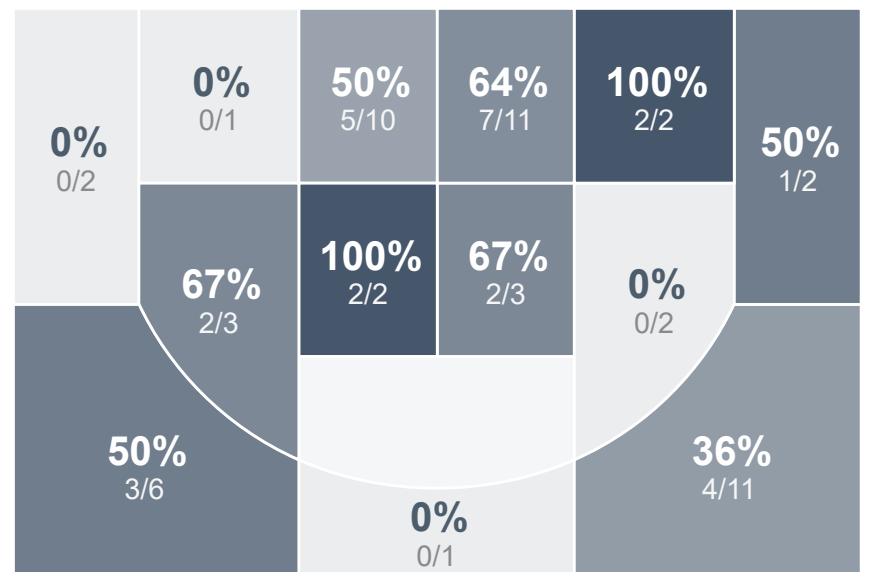

Bismarck Century High School