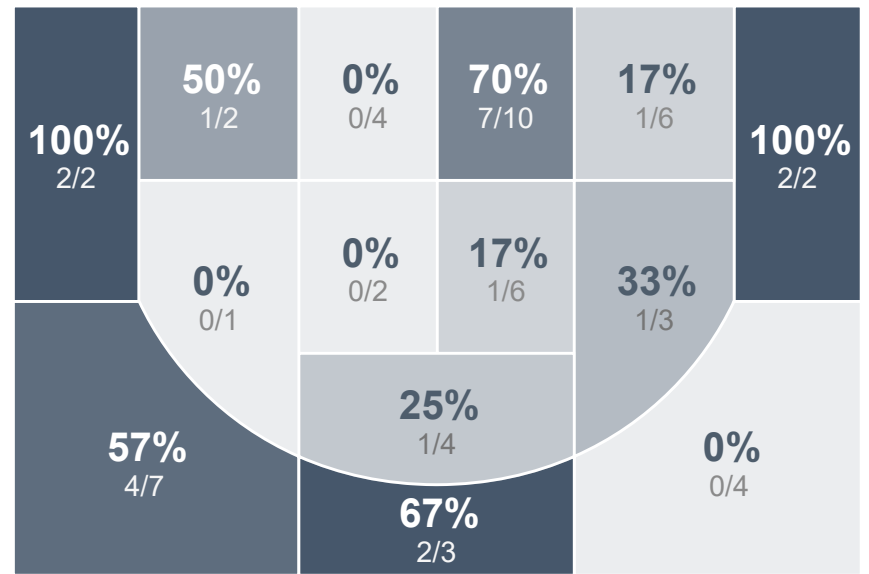

Girls Varsity Basketball