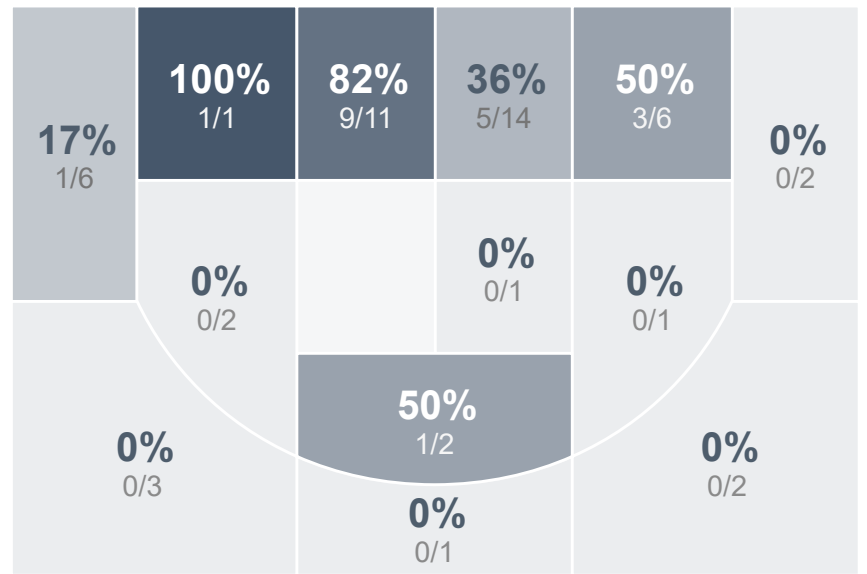

Box Score Report

CHS vs Bismarck Legacy - Feb 10, 2023 - W 60-44

Period Stats

Team	1	2	Final
CHS	32	28	60
LHS	23	21	44

Run Graph

Team Stats

	CHS	LHS
Field Goal %	38.5%	27.3%
Effective Field Goal %	39.4%	30.9%
2FG Made/Attempted	19/38	11/41
2FG%	50.0%	26.8%
3FG Made/Attempted	1/14	4/14
3FG%	7.1%	28.6%
FT Made/Attempted	19/28	10/15
Free Throw Percentage	67.9%	66.7%
Points Per Possession	0.90	0.65
Transition Points	12	2
Points Off Turnovers	14	12
Second Chance Points	6	2
Points in the Paint	28	18
Offensive Rebounds	11	8
Defense Rebounds	34	23
Assists	7	9
Deflections	21	34
Steals	10	2
Blocks	4	2
Turnovers	12	14
Personal Fouls	15	19
Charges Taken	0	0

Century Patriots Girls Basketball

Bismarck Legacy High School

Century Patriots Girls Basketball's Player Stats

Name	Pts	FG	3FG	FT	+/-	MINS	OREB	DREB	AST	DEFL	STL	BLK	TO	FOUL	CHG
#3 Eden Fridley	9	2/7	0/3	5/8	+ 16	26	0	2	1	2	2	1	1	3	0
#5 Zoie Austin	3	1/6	0/1	1/4	+ 14	34	0	7	2	3	3	2	3	0	0
#10 Abby Fosland	3	1/3	0/1	1/2	- 6	11	1	0	0	0	1	0	0	3	0
#11 Ziah GreyBull	2	1/4	0/3	0/1	+ 6	29	0	8	2	2	1	1	1	1	0
#13 Bergan Kinnebrew	25	8/20	1/6	8/9	+ 21	34	1	6	2	6	0	0	2	1	0
#14 Ashlyn Buchholz	4	2/2	0/0	0/0	+ 12	18	4	1	0	5	2	0	0	4	0
#23 Gabi Bird	0	0/0	0/0	0/0	+ 4	5	0	1	0	0	1	0	0	0	0
#33 Erika Lee	14	5/10	0/0	4/4	+ 13	28	4	3	0	3	0	0	5	3	0