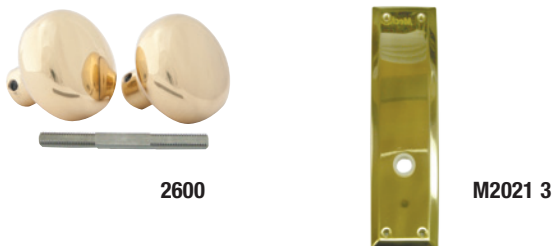

MISCELLANEOUS DOOR HARDWARE

195

- Die cast face with steel back plate
- Covers standard cylinder hole

2600

- 2-1/4" brass knob set, solid brass with double set screws and 3-1/2" straight spindle
- Standard thread 20TPI
- Packed one pair in display box
- Brass plated

MFG #	DESCRIPTION	FINISH	EZ #
195 26D	Rim Cylinder Cover Plate	Satin Chrome	011548
206 3	2-1/4" Rose	Polished Brass	027342
208 3	3" Rose	Polished Brass	011555
2600 3	Knob Set	Polished Brass	011557
77 26D	Thumbturn with Square Tailpiece	Satin Chrome	036871
77 3	Thumbturn with Square Tailpiece	Polished Brass	011571
M2021 3	2-3/4" x 10 Escutcheon Plate	Polished Brass	036872