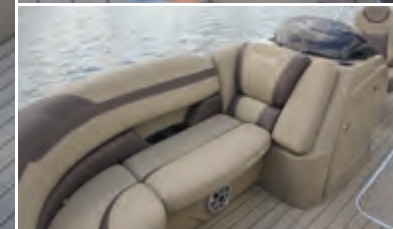

Hydraulic steering is required on all 150HP and above.
*Fuel Capacity may vary depending on model and layout. Sylvan Marine uses diurnal EPA certified tanks which may hold less than listed content by approximately 10%.