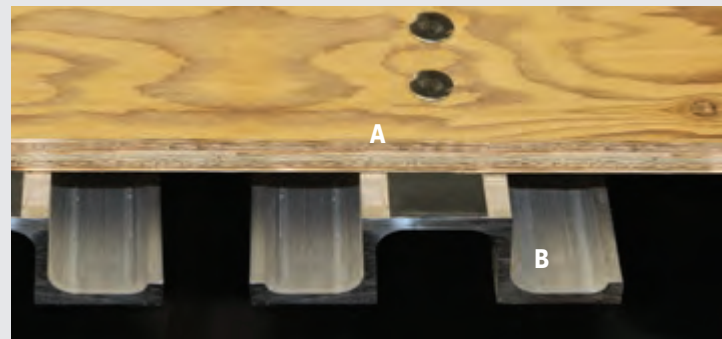

A CONSTRUCTED FOR ENDURANCE

3/4", 7-ply pressure treated plywood is through-bolted and screwed to the hat channels to create the strongest seams in the industry.

B HAT-CHANNEL CONSTRUCTION

How does Sylvan build the widest base in the industry without adding extra weight? We use strength points of "heavy" .250"-gauge (shown) and .125"-gauge (standard), 6"-wide aluminum hat channels and secure them by spreading 8 bolts across 6" deck risers. We combine that with a .190"-gauge aluminum transom, through-bolted with up to 20 bolts, and footed deck risers that eliminate tube fatigue. We're so confident that our construction is the best that we back it with a Limited Lifetime Warranty.