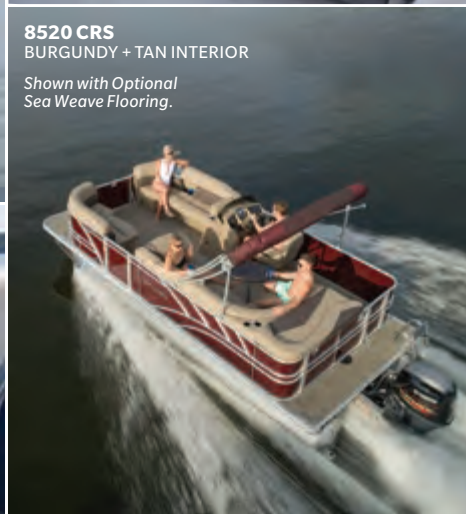

8524 RESORTER
CHAMPAGNE + WHITE ACCENT + TAN INTERIOR
Shown with Optional SPX PR25/20 Performance
Package; Black Anodized Rails, Deck Trim and Frame;
Black Painted Tubes; and Sea Weave Flooring.