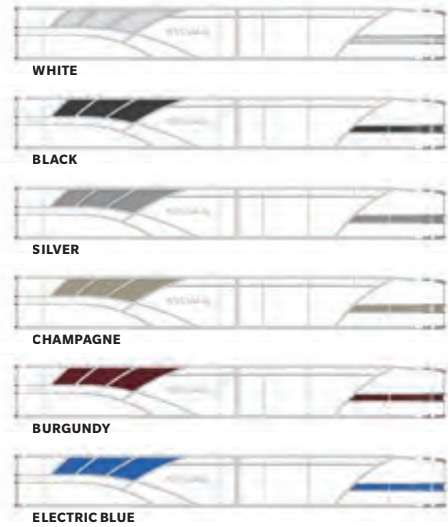

BIMINI COLORS

BLUE

BURGUNDY

BLACK

CHAMPAGNE

GRAY

OPTIONAL BLACK ANODIZED RAILS, DECK TRIM AND BIMINI FRAME WITH OPTIONAL BLACK URETHANE PAINTED TUBES

COLOR CHOICES

All L Series boats come standard with aluminum rails, deck trim, bimini frame and tubes.

PANEL COLORS WITH ALUMINUM RAIL

standard

available accent colors

OPTIONAL BLACK ANODIZED RAILS, DECK TRIM AND BIMINI FRAME WITH OPTIONAL BLACK URETHANE PAINTED TUBES