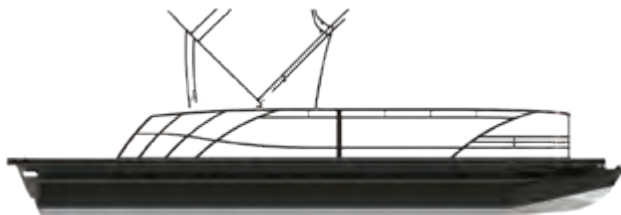

OPTIONAL BLACK ANODIZED RAILS, DECK TRIM AND BIMINI FRAME WITH OPTIONAL BLACK URETHANE PAINTED TUBES