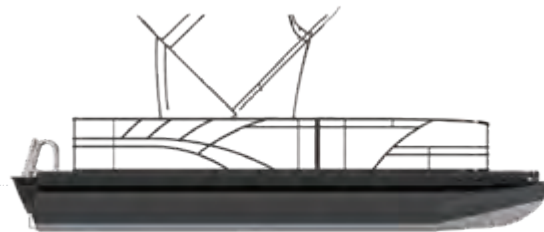

*Standard on Mirage X models. Optional on Mirage Cruise and Mirage Fish models.

CHOOSE YOUR OWN ADVENTURE

Sylvan builds a great pontoon, but only you can truly make it yours. We offer a wide range of optional features and packages designed to get the most out of every moment on the water. Comfort, function or just plain fun—Sylvan can help you customize the pontoon that fits your passions to a tee.