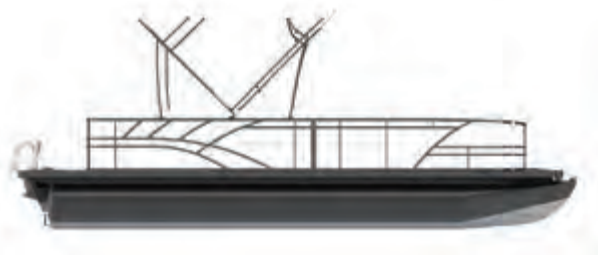

All L Series boats come standard with aluminum rails, deck trim, bimini frame and tubes.

PANEL COLORS WITH ALUMINUM RAIL

standard

available accent colors

OPTIONAL BLACK ANODIZED RAILS, DECK TRIM AND BIMINI FRAME WITH OPTIONAL BLACK URETHANE PAINTED TUBES