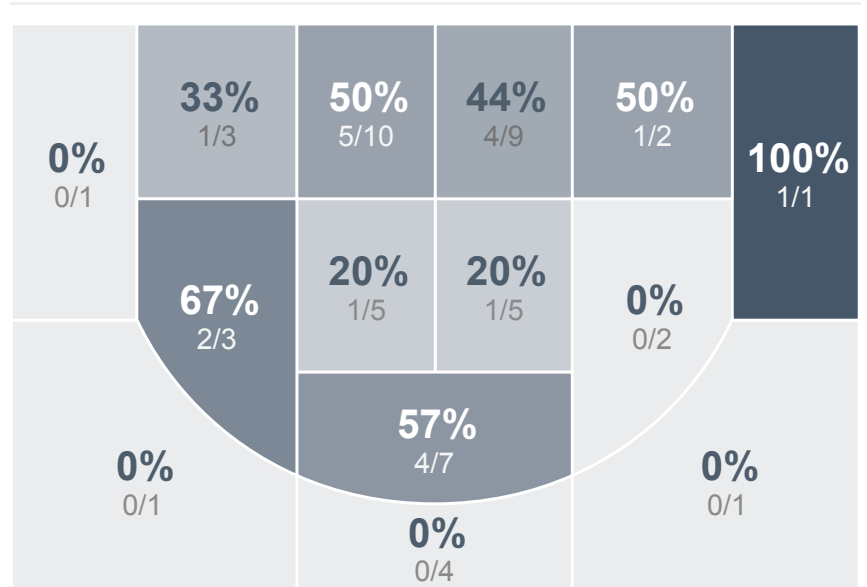

Box Score Report

WCHS vs SMCHS - Jan 26, 2019 - L 48-51

Period Stats

Team	1	2	Final
WCHS	21	27	48
SMCHS	25	26	51

Run Graph

Team Stats

	WCHS	SMCHS
Field Goal %	27.4%	37.0%
Effective Field Goal %	28.2%	38.0%
2FG Made/Attempted	16/46	19/46
2FG%	34.8%	41.3%
3FG Made/Attempted	1/16	1/8
3FG%	6.3%	12.5%
FT Made/Attempted	13/14	10/24
Free Throw Percentage	92.9%	41.7%
Points Per Possession	0.66	0.72
Transition Points	9	12
Points Off Turnovers	15	10
Second Chance Points	2	5
Points in the Paint	22	22
Offensive Rebounds	12	19
Defense Rebounds	21	33
Assists	7	12
Deflections	10	6
Steals	12	9
Blocks	2	8
Turnovers	16	24
Personal Fouls	17	14
Charges Taken	1	0

Watford City

St. Mary's Central

Watford City's Player Stats

Name	Pts	FG	3FG	FT	+/-	MINS	OREB	DREB	AST	DEFL	STL	BLK	TO	FOUL	CHG
#4 Hayley Ogle	0	0/0	0/0	0/0	+4	10	1	1	0	1	1	0	3	0	0
#10 Lindsay Peterson	17	6/21	0/9	5/5	-3	36	1	3	2	1	4	0	2	3	0
#12 Emma Mogen	6	2/10	1/4	1/1	-2	25	1	1	2	2	2	1	3	3	0
#14 Sydney Sanford	5	2/2	0/0	1/2	+1	16	1	3	1	1	1	0	2	3	1
#20 Kaylin Monsen	0	0/2	0/0	0/0	-1	9	0	1	0	1	0	1	0	1	0
#24 Ashley Holen	14	4/17	0/3	6/6	-6	30	3	5	1	1	2	0	3	0	0
#30 Sydney Faller	0	0/1	0/0	0/0	0	10	0	3	0	1	1	0	1	2	0
#32 Gracie Dahl	0	0/0	0/0	0/0	-1	3	0	0	0	0	0	0	0	1	0
#40 Madison Spacher	6	3/7	0/0	0/0	-6	28	4	1	1	1	1	0	2	4	0
#42 Jessica Mogen	0	0/2	0/0	0/0	-1	16	0	2	0	1	0	0	0	0	0