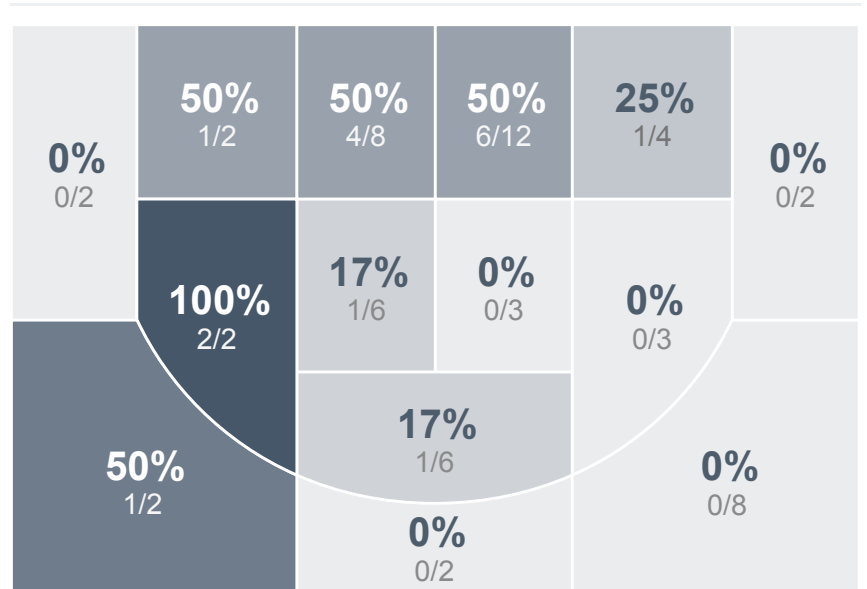

Box Score Report

WCHS vs SMCHS - Jan 26, 2019 - L 48-51

Period Stats

Team	1	2	Final
WCHS	21	27	48
SMCHS	25	26	51

Run Graph

Team Stats

	WCHS	SMCHS
Field Goal %	27.4%	37.0%
Effective Field Goal %	28.2%	38.0%
2FG Made/Attempted	16/46	19/46
2FG%	34.8%	41.3%
3FG Made/Attempted	1/16	1/8
3FG%	6.3%	12.5%
FT Made/Attempted	13/14	10/24
Free Throw Percentage	92.9%	41.7%
Points Per Possession	0.66	0.72
Transition Points	9	12
Points Off Turnovers	15	10
Second Chance Points	2	5
Points in the Paint	22	22
Offensive Rebounds	12	19
Defense Rebounds	21	33
Assists	7	12
Deflections	10	6
Steals	12	9
Blocks	2	8
Turnovers	16	24
Personal Fouls	17	14
Charges Taken	1	0

Watford City

St. Mary's Central

Watford City's Player Stats

Name	Pts	FG	3FG	FT	+/-	MINS	OREB	DREB	AST	DEFL	STL	BLK	TO	FOUL	CHG
#4 Hayley Ogle	0	0/0	0/0	0/0	+4	10	1	1	0	1	1	0	3	0	0
#10 Lindsay Peterson	17	6/21	0/9	5/5	-3	36	1	3	2	1	4	0	2	3	0
#12 Emma Mogen	6	2/10	1/4	1/1	-2	25	1	1	2	2	2	1	3	3	0
#14 Sydney Sanford	5	2/2	0/0	1/2	+1	16	1	3	1	1	1	0	2	3	1
#20 Kaylin Monsen	0	0/2	0/0	0/0	-1	9	0	1	0	1	0	1	0	1	0
#24 Ashley Holen	14	4/17	0/3	6/6	-6	30	3	5	1	1	2	0	3	0	0
#30 Sydney Faller	0	0/1	0/0	0/0	0	10	0	3	0	1	1	0	1	2	0
#32 Gracie Dahl	0	0/0	0/0	0/0	-1	3	0	0	0	0	0	0	0	1	0
#40 Madison Spacher	6	3/7	0/0	0/0	-6	28	4	1	1	1	1	0	2	4	0
#42 Jessica Mogen	0	0/2	0/0	0/0	-1	16	0	2	0	1	0	0	0	0	0