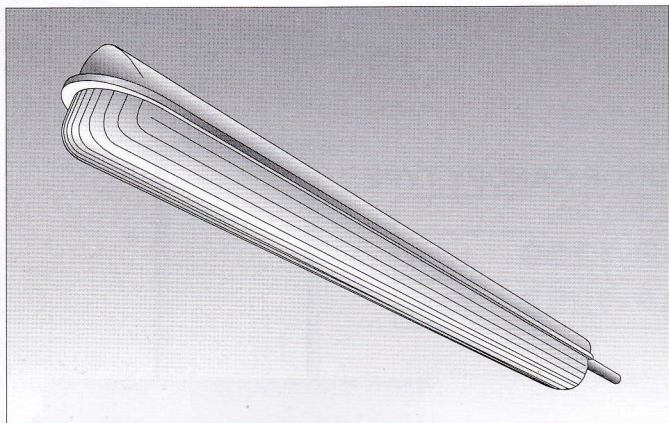

AMCO OUTDOOR FLUORESCENT OR MERCURY LAMP

MODEL NO.
AP1147-W 1 - 40watts Fluorescent
AP1149-W 2 - 40watts Fluorescent

Bend type Steel Tapered Post
with Base Plate

MODEL NO.
AP1149-WP

MODEL NO.
AP 1150 1 - 20watts Fluorescent
AP 1152 2 - 20watts Fluorescent

Bend type Steel Tapered Post
with Base Plate

Mercury Lamp

MODEL NO.
AP B1-WP

MODEL NO.
AP-1150-B 1 - 80W max. Bulb
AP-1152-B 2 - 80W max. Bulb

3/4"Ø PIPE

MODEL NO.
AP B-2BT