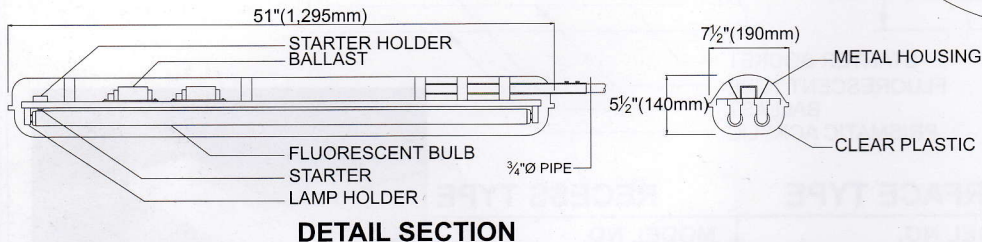

AMCO OUTDOOR FLUORESCENT OR MERCURY LAMP

MODEL NO.
AP1147-W 1 - 40watts Fluorescent
AP1149-W 2 - 40watts Fluorescent

Bend type Steel Tapered Post
with Base Plate

MODEL NO.
AP1149-WP

MODEL NO.
AP 1150 1 - 20watts Fluorescent
AP 1152 2 - 20watts Fluorescent

Bend type Steel Tapered Post
with Base Plate

Mercury Lamp

MODEL NO.
AP B1-WP

MODEL NO.
AP-1150-B 1 - 80W max. Bulb
AP-1152-B 2 - 80W max. Bulb

3/4"Ø PIPE

MODEL NO.
AP B-2BT