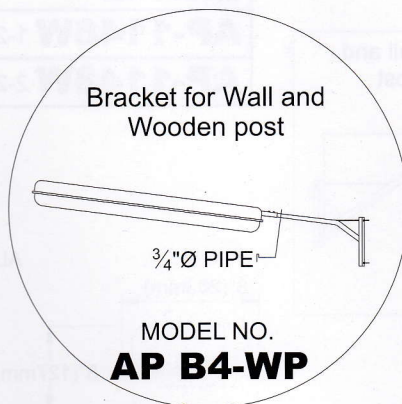

AMCO OUTDOOR FLUORESCENT OR MERCURY LAMP

MODEL NO.
AP1147-W 1 - 40watts Fluorescent
AP1149-W 2 - 40watts Fluorescent

Bend type Steel Tapered Post
with Base Plate

MODEL NO.
AP1149-WP

MODEL NO.
AP 1150 1 - 20watts Fluorescent
AP 1152 2 - 20watts Fluorescent

Bend type Steel Tapered Post
with Base Plate

Mercury Lamp

MODEL NO.
AP B1-WP

MODEL NO.
AP-1150-B 1 - 80W max. Bulb
AP-1152-B 2 - 80W max. Bulb

3/4"Ø PIPE

MODEL NO.
AP B-2BT