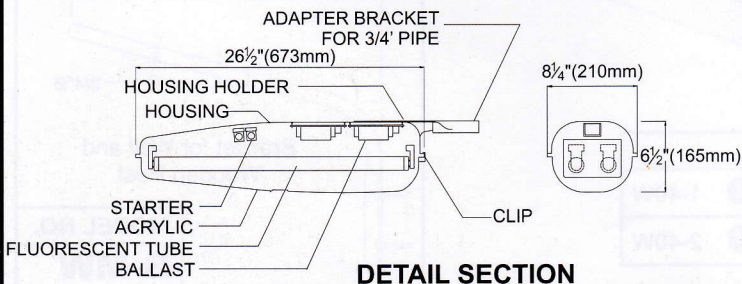

AMCO OUTDOOR FLUORESCENT OR MERCURY LAMP

MODEL NO.
AP1147-W 1 - 40watts Fluorescent
AP1149-W 2 - 40watts Fluorescent

Bend type Steel Tapered Post
with Base Plate

MODEL NO.
AP1149-WP

MODEL NO.
AP 1150 1 - 20watts Fluorescent
AP 1152 2 - 20watts Fluorescent

Bend type Steel Tapered Post
with Base Plate

Mercury Lamp

MODEL NO.
AP B1-WP

MODEL NO.
AP-1150-B 1 - 80W max. Bulb
AP-1152-B 2 - 80W max. Bulb

3/4"Ø PIPE

MODEL NO.
AP B-2BT