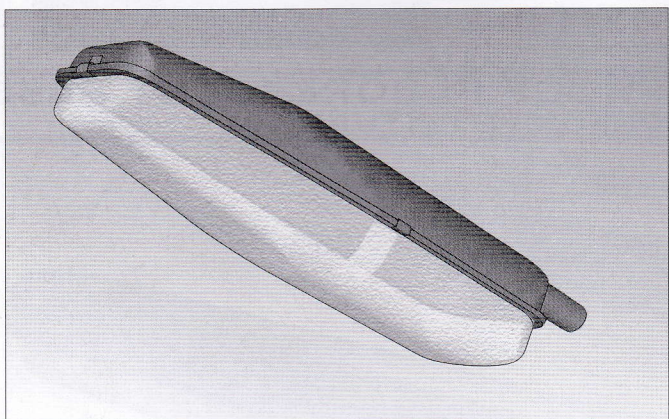

AMCO OUTDOOR FLUORESCENT OR MERCURY LAMP

MODEL NO.
AP1147-W 1 - 40watts Fluorescent
AP1149-W 2 - 40watts Fluorescent

Bend type Steel Tapered Post
with Base Plate

MODEL NO.
AP1149-WP

MODEL NO.
AP 1150 1 - 20watts Fluorescent
AP 1152 2 - 20watts Fluorescent

Bend type Steel Tapered Post
with Base Plate

Mercury Lamp

MODEL NO.
AP B1-WP

MODEL NO.
AP-1150-B 1 - 80W max. Bulb
AP-1152-B 2 - 80W max. Bulb

3/4"Ø PIPE

MODEL NO.
AP B-2BT