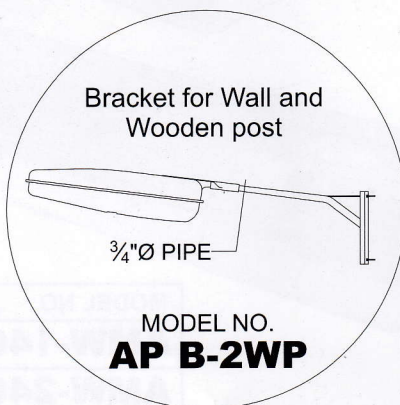

AMCO OUTDOOR FLUORESCENT OR MERCURY LAMP

MODEL NO.
AP1147-W 1 - 40watts Fluorescent
AP1149-W 2 - 40watts Fluorescent

Bend type Steel Tapered Post
with Base Plate

MODEL NO.
AP1149-WP

MODEL NO.
AP 1150 1 - 20watts Fluorescent
AP 1152 2 - 20watts Fluorescent

Bend type Steel Tapered Post
with Base Plate

Mercury Lamp

MODEL NO.
AP B1-WP

MODEL NO.
AP-1150-B 1 - 80W max. Bulb
AP-1152-B 2 - 80W max. Bulb

3/4"Ø PIPE

MODEL NO.
AP B-2BT