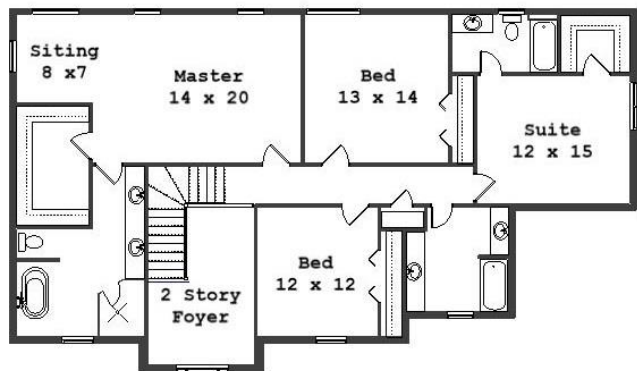

Your Land Your Style Your Home Your Way
Design + Build = Your Best Value

The **Kraus** Company
DESIGN BUILD
248-972-5549

In-Town 7533-2020
3350 Sq. Ft.

Copyright © 2019 Kraus Design
All Rights Reserved

Setting the New Standard Since 1987