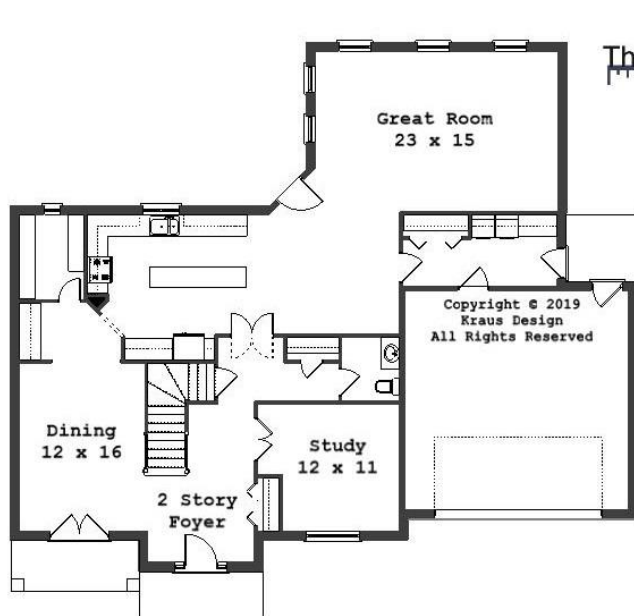

Your Land Your Style Your Home Your Way
Design + Build = Your Best Value

The **Kraus** Company
DESIGN BUILD
248-972-5549

In-Town 7533-2020
3350 Sq. Ft.

Copyright © 2019 Kraus Design
All Rights Reserved

Setting the New Standard Since 1987