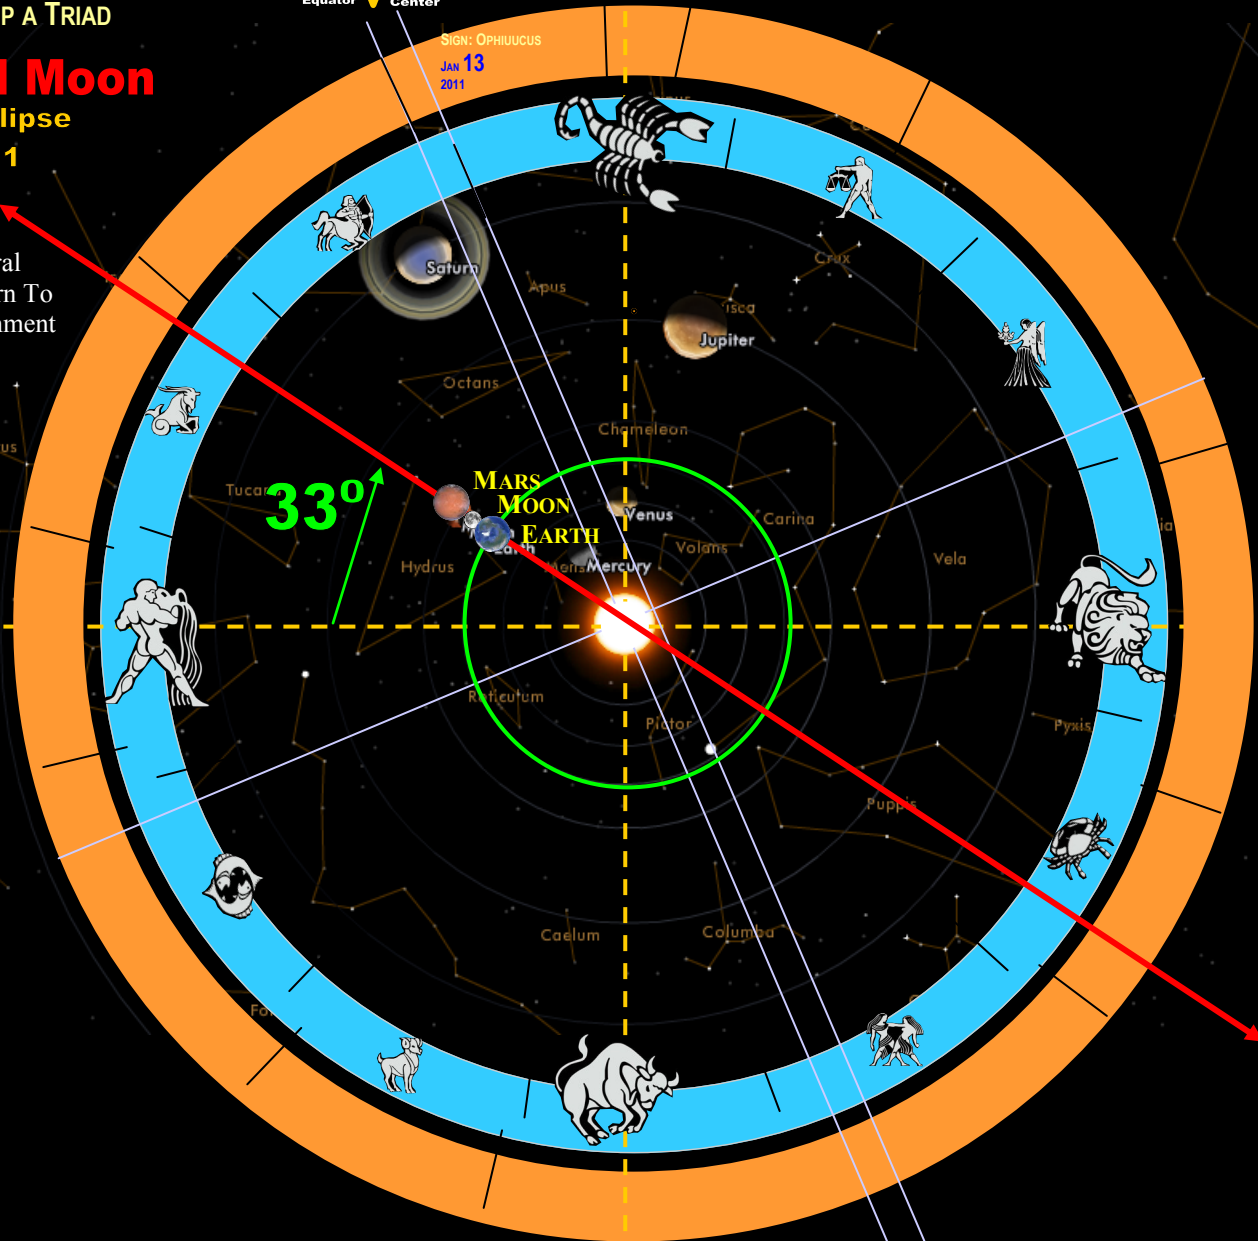

Central Lunar Eclipse

7 Years from 2011

27 JUL 2018

From Jul 27, 2018 Central Blood Moon in Capricorn To Apr 15, 2014 Mars alignment in Virgo is 5 years.

Antares
WINTER SOLSTICE
DEC 21-22

13th N

33^o GATE OF GOD
Galactic Equator
Galactic Center

SIGN: OPHIUCUS
JAN 13 2011

Fomalhaut
SPRING EQUINOX
MAR 21-22

Regulus
FALL EQUINOX
SEP 21-22

Aldebaran
SUMMER SOLSTICE
JUN 21-22

GATE OF MAN

Astronomical
Sidereal

Total Blood Moon

LAST OF 3 THAT MAKES UP A TRIAD

21 JAN 2019

Antares
WINTER SOLSTICE
DEC 21-22

13th N

33rd GATE OF GOD
Galactic Equator
Galactic Center

SIGN: OPHIUCCUS
JAN 13
2011

Fomalhaut
SPRING EQUINOX
MAR 21-22
W

Regulus
FALL EQUINOX
SEP 21-22
E

Aldebaran
SUMMER SOLSTICE
JUN 21-22
S

GATE OF MAN

Orange: Astronomical
Purple: Sidereal

Antares

WINTER SOLSTICE
DEC 21-22

13th N

33° GATE OF GOD

Galactic Equator
Galactic Center

SIGN: OPHIUUCUS
JAN 13
2011