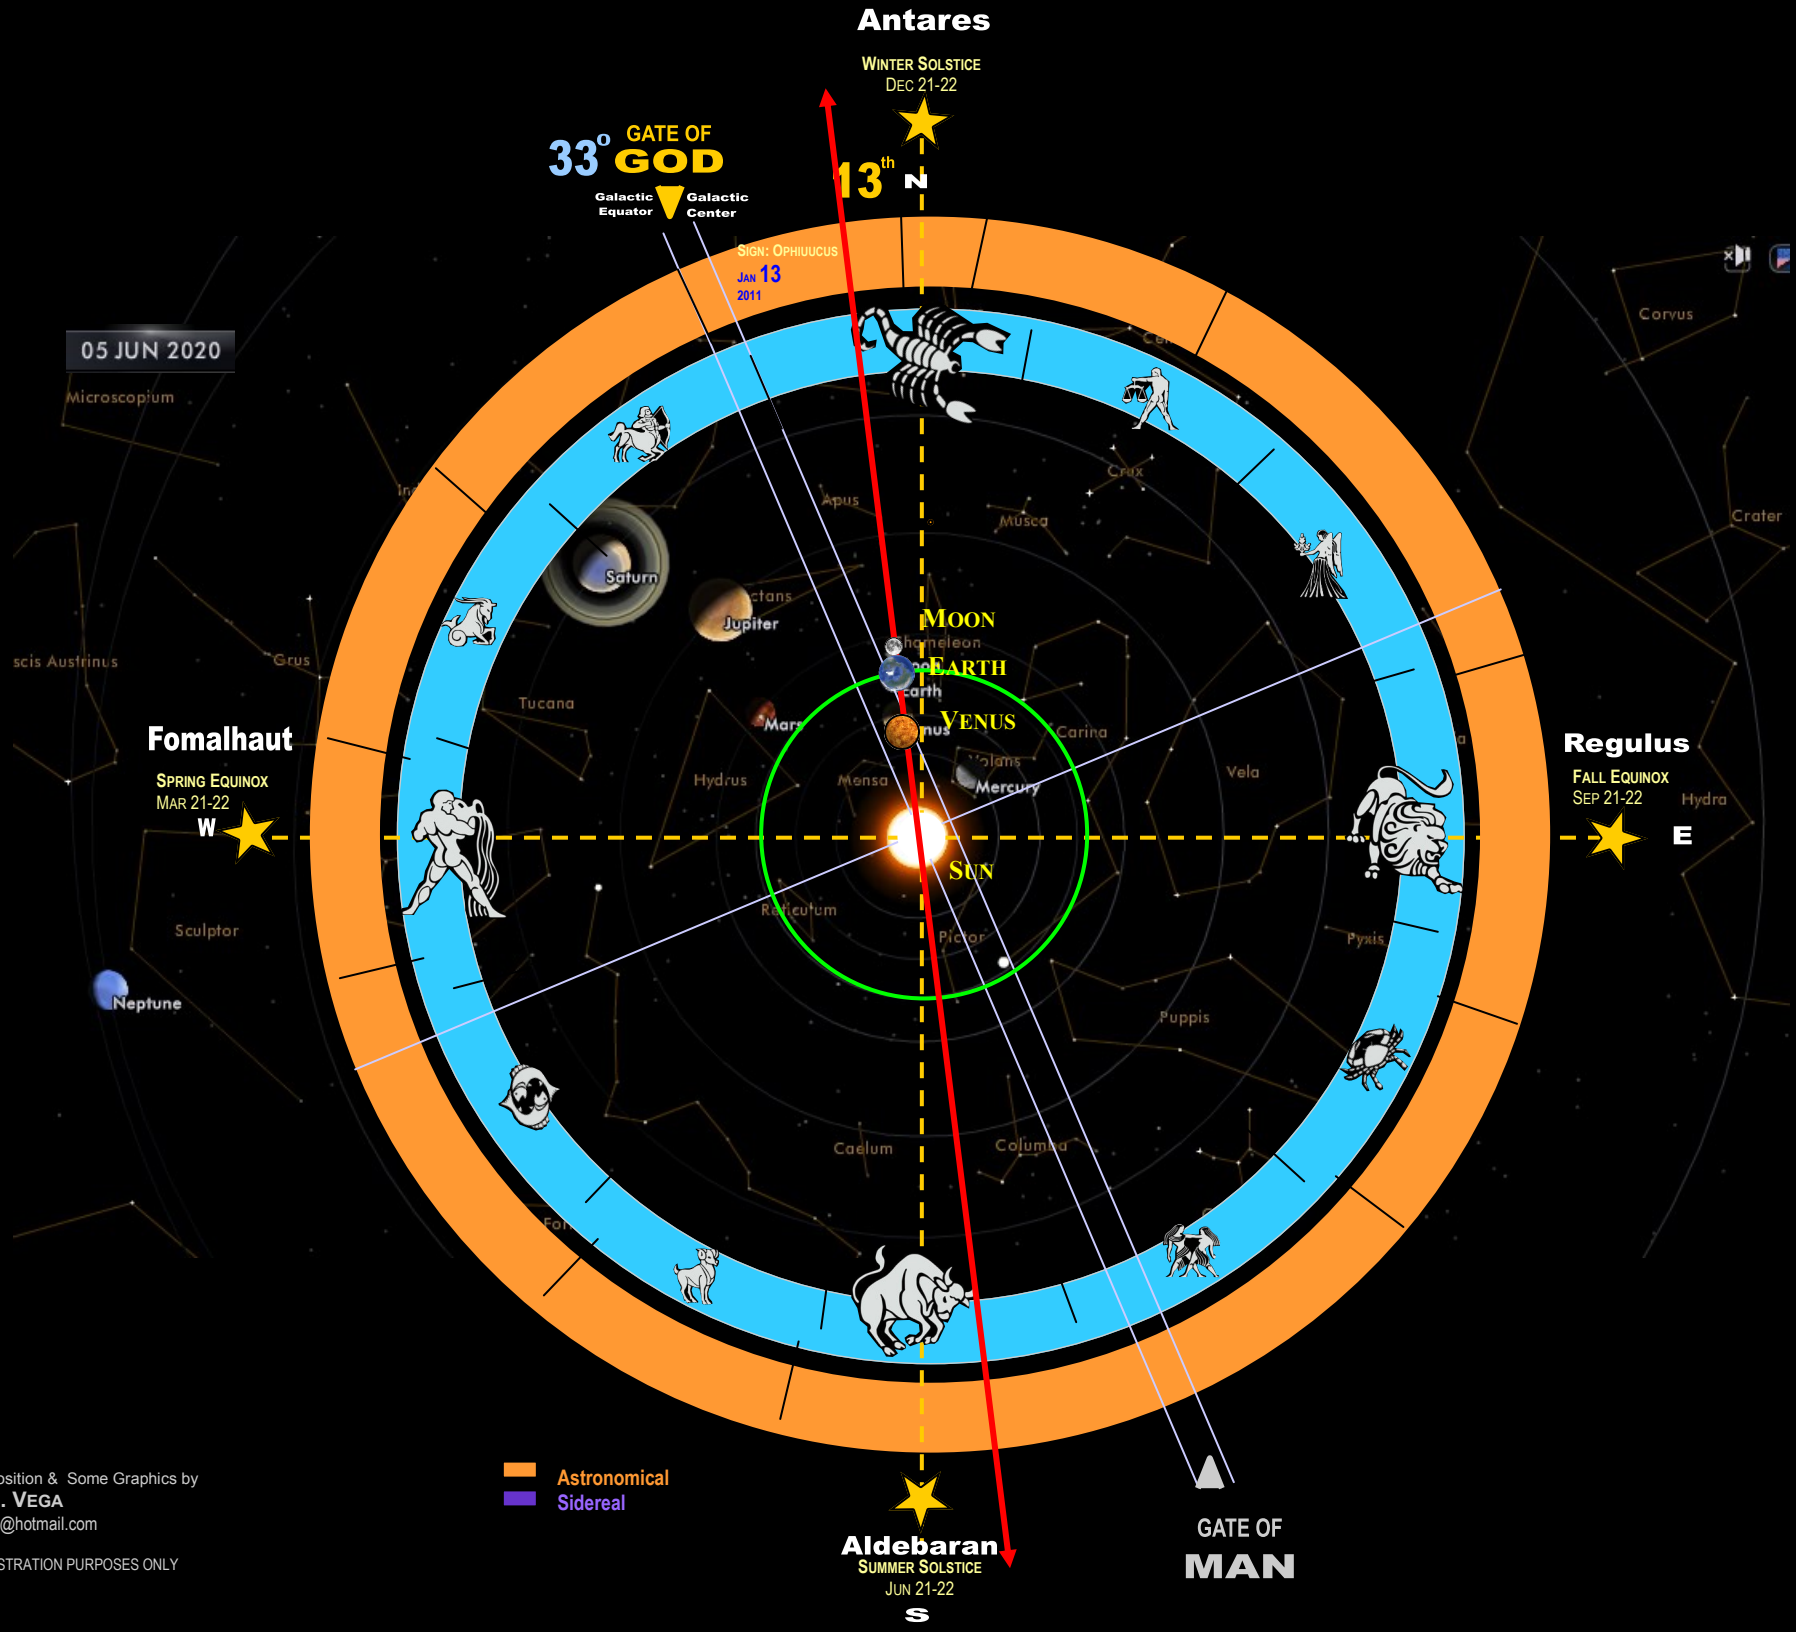

Sculptor

Neptune

45°

SUN

Regulus

FALL EQUINOX
SEP 21-22

E

Hydra

Aldebaran

SUMMER SOLSTICE
JUN 21-22

S

GATE OF MAN

Astronomical
Sidereal

© Composition & Some Graphics by
LUIS B. VEGA
vegapost@hotmail.com

FOR ILLUSTRATION PURPOSES ONLY

© Composition & Some Graphics by
LUIS B. VEGA
 vegapost@hotmail.com

FOR ILLUSTRATION PURPOSES ONLY

 **Astronomical**
 **Sidereal**

05 JUL 2020

Antares
WINTER SOLSTICE
DEC 21-22

33° GATE OF GOD

13th N

Regulus
FALL EQUINOX
SEP 21-22

Fomalhaut
SPRING EQUINOX
MAR 21-22

Aldebaran
SUMMER SOLSTICE
JUN 21-22

GATE OF MAN

Astronomical
Sidereal

© Composition & Some Graphics by
LUIS B. VEGA
vegapost@hotmail.com

FOR ILLUSTRATION PURPOSES ONLY

Antares

WINTER SOLSTICE
DEC 21-22

13th N