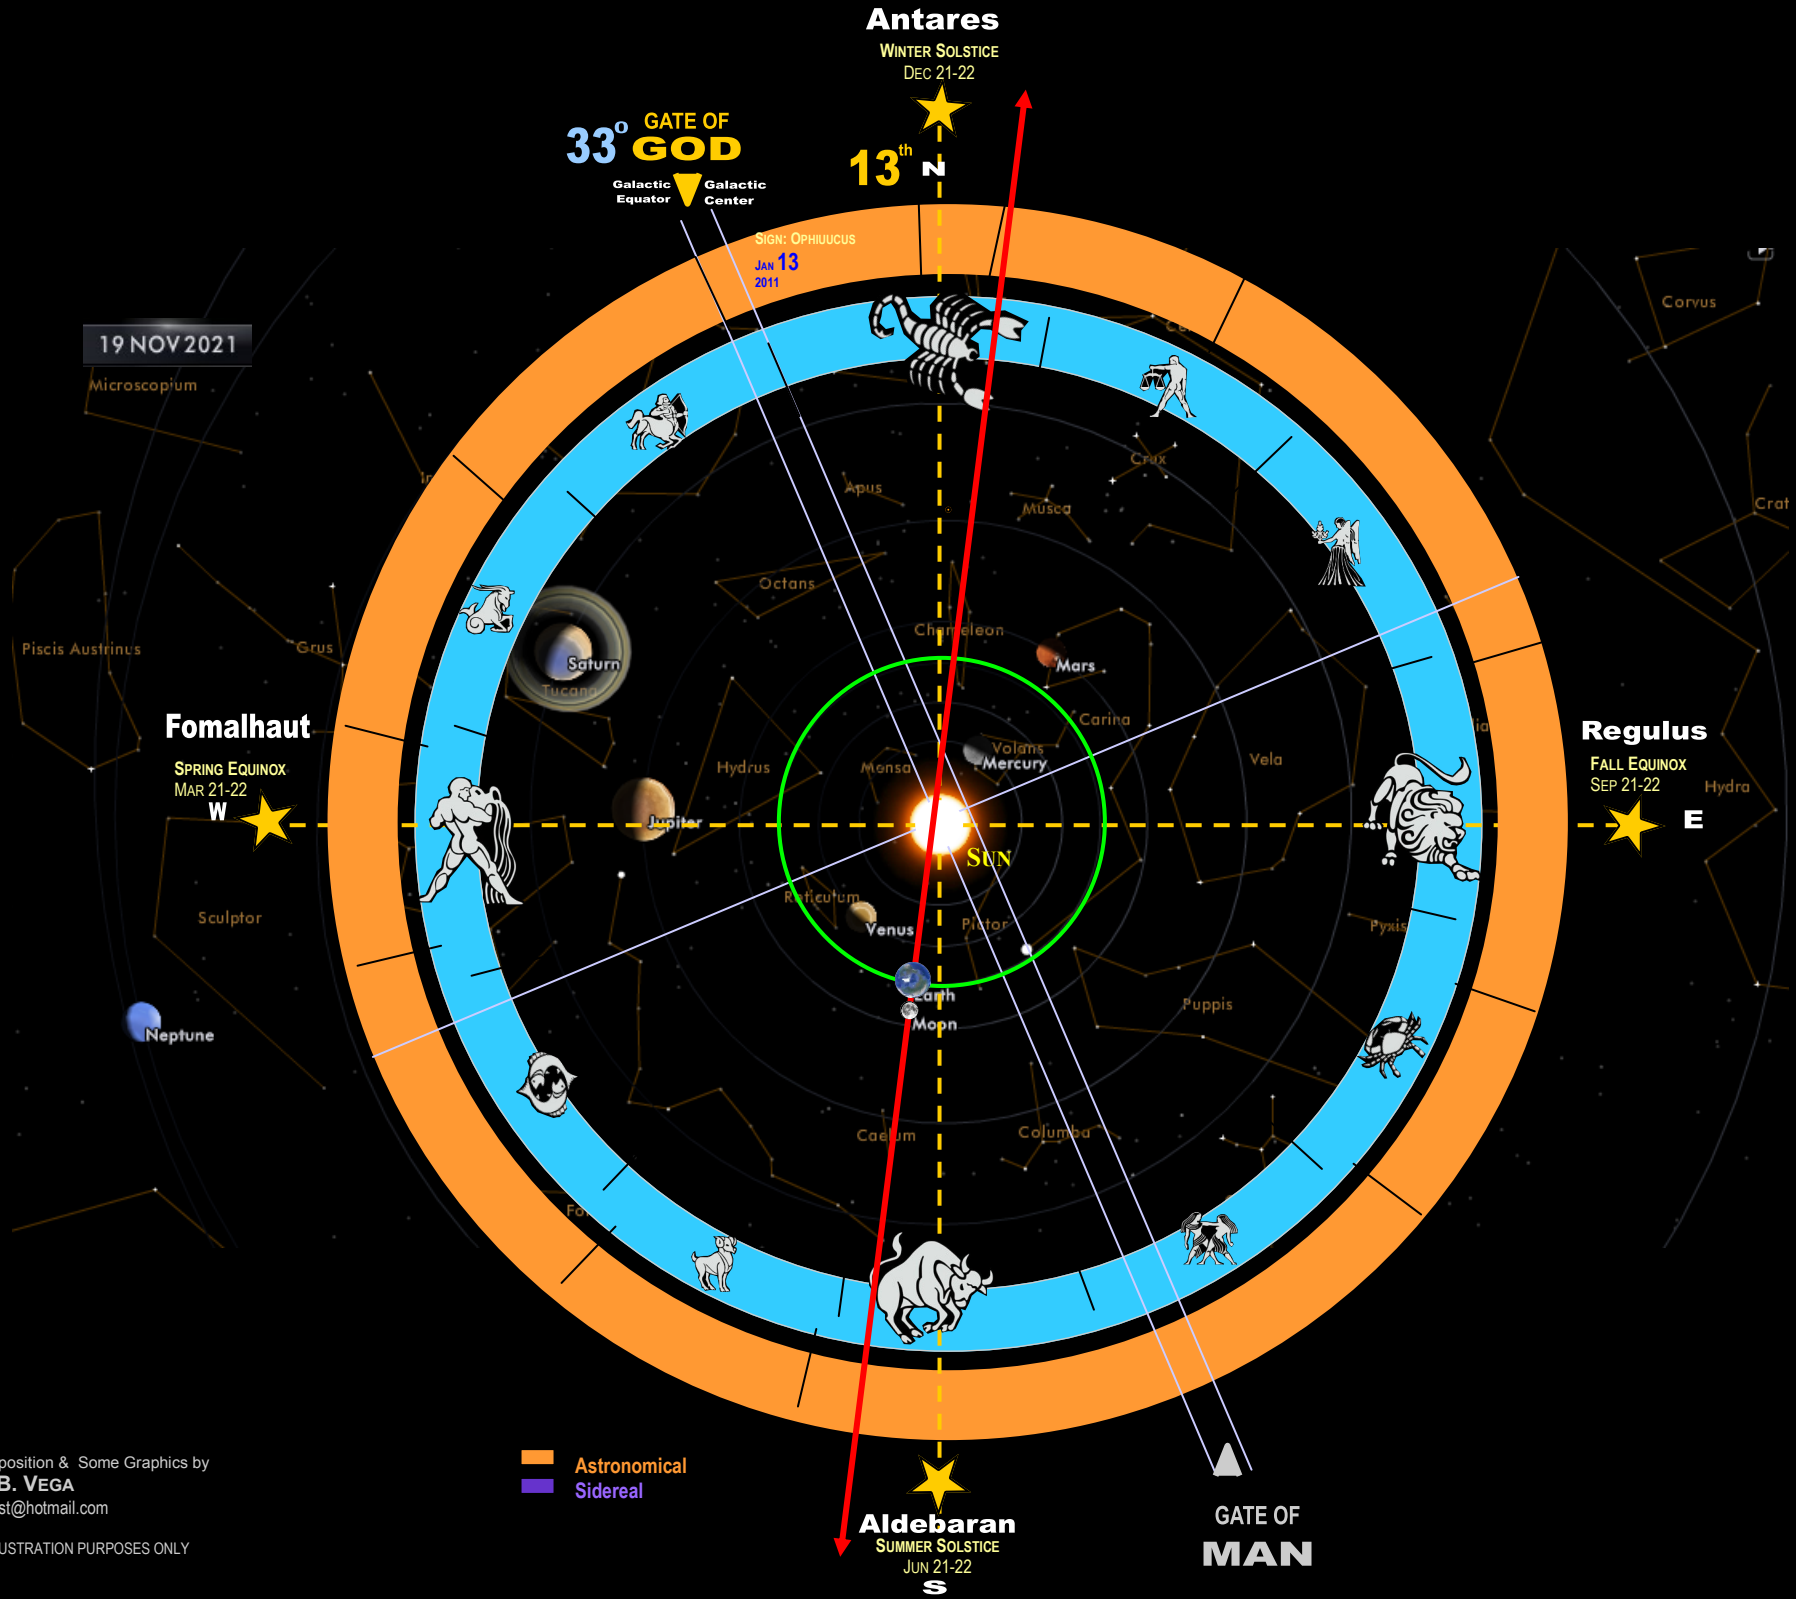

Total Blood Moon

26 MAY 2021

Antares
WINTER SOLSTICE
DEC 21-22

33rd GATE OF GOD

Galactic Equator
Galactic Center

13th N

SIGN: OPHIUUCUS
JAN 13
2011

Regulus
FALL EQUINOX
SEP 21-22

Fomalhaut
SPRING EQUINOX
MAR 21-22

Aldebaran
SUMMER SOLSTICE
JUN 21-22

GATE OF MAN

 Astronomical
 Sidereal

© Composition & Some Graphics by
LUIS B. VEGA
vegapost@hotmail.com

FOR ILLUSTRATION PURPOSES ONLY

19 NOV 2021

Antares
WINTER SOLSTICE
DEC 21-22

33° GATE OF GOD
Galactic Equator
Galactic Center

13th N

SIGN: OPHIUCUS
JAN 13
2011

Regulus
FALL EQUINOX
SEP 21-22

Fomalhaut
SPRING EQUINOX
MAR 21-22
W

Aldebaran
SUMMER SOLSTICE
JUN 21-22
S

GATE OF MAN

Astronomical
Sidereal

© Composition & Some Graphics by
LUIS B. VEGA
vegapost@hotmail.com

FOR ILLUSTRATION PURPOSES ONLY

Total Blood Moon

16 MAY 2022

Antares
WINTER SOLSTICE
DEC 21-22

13th N