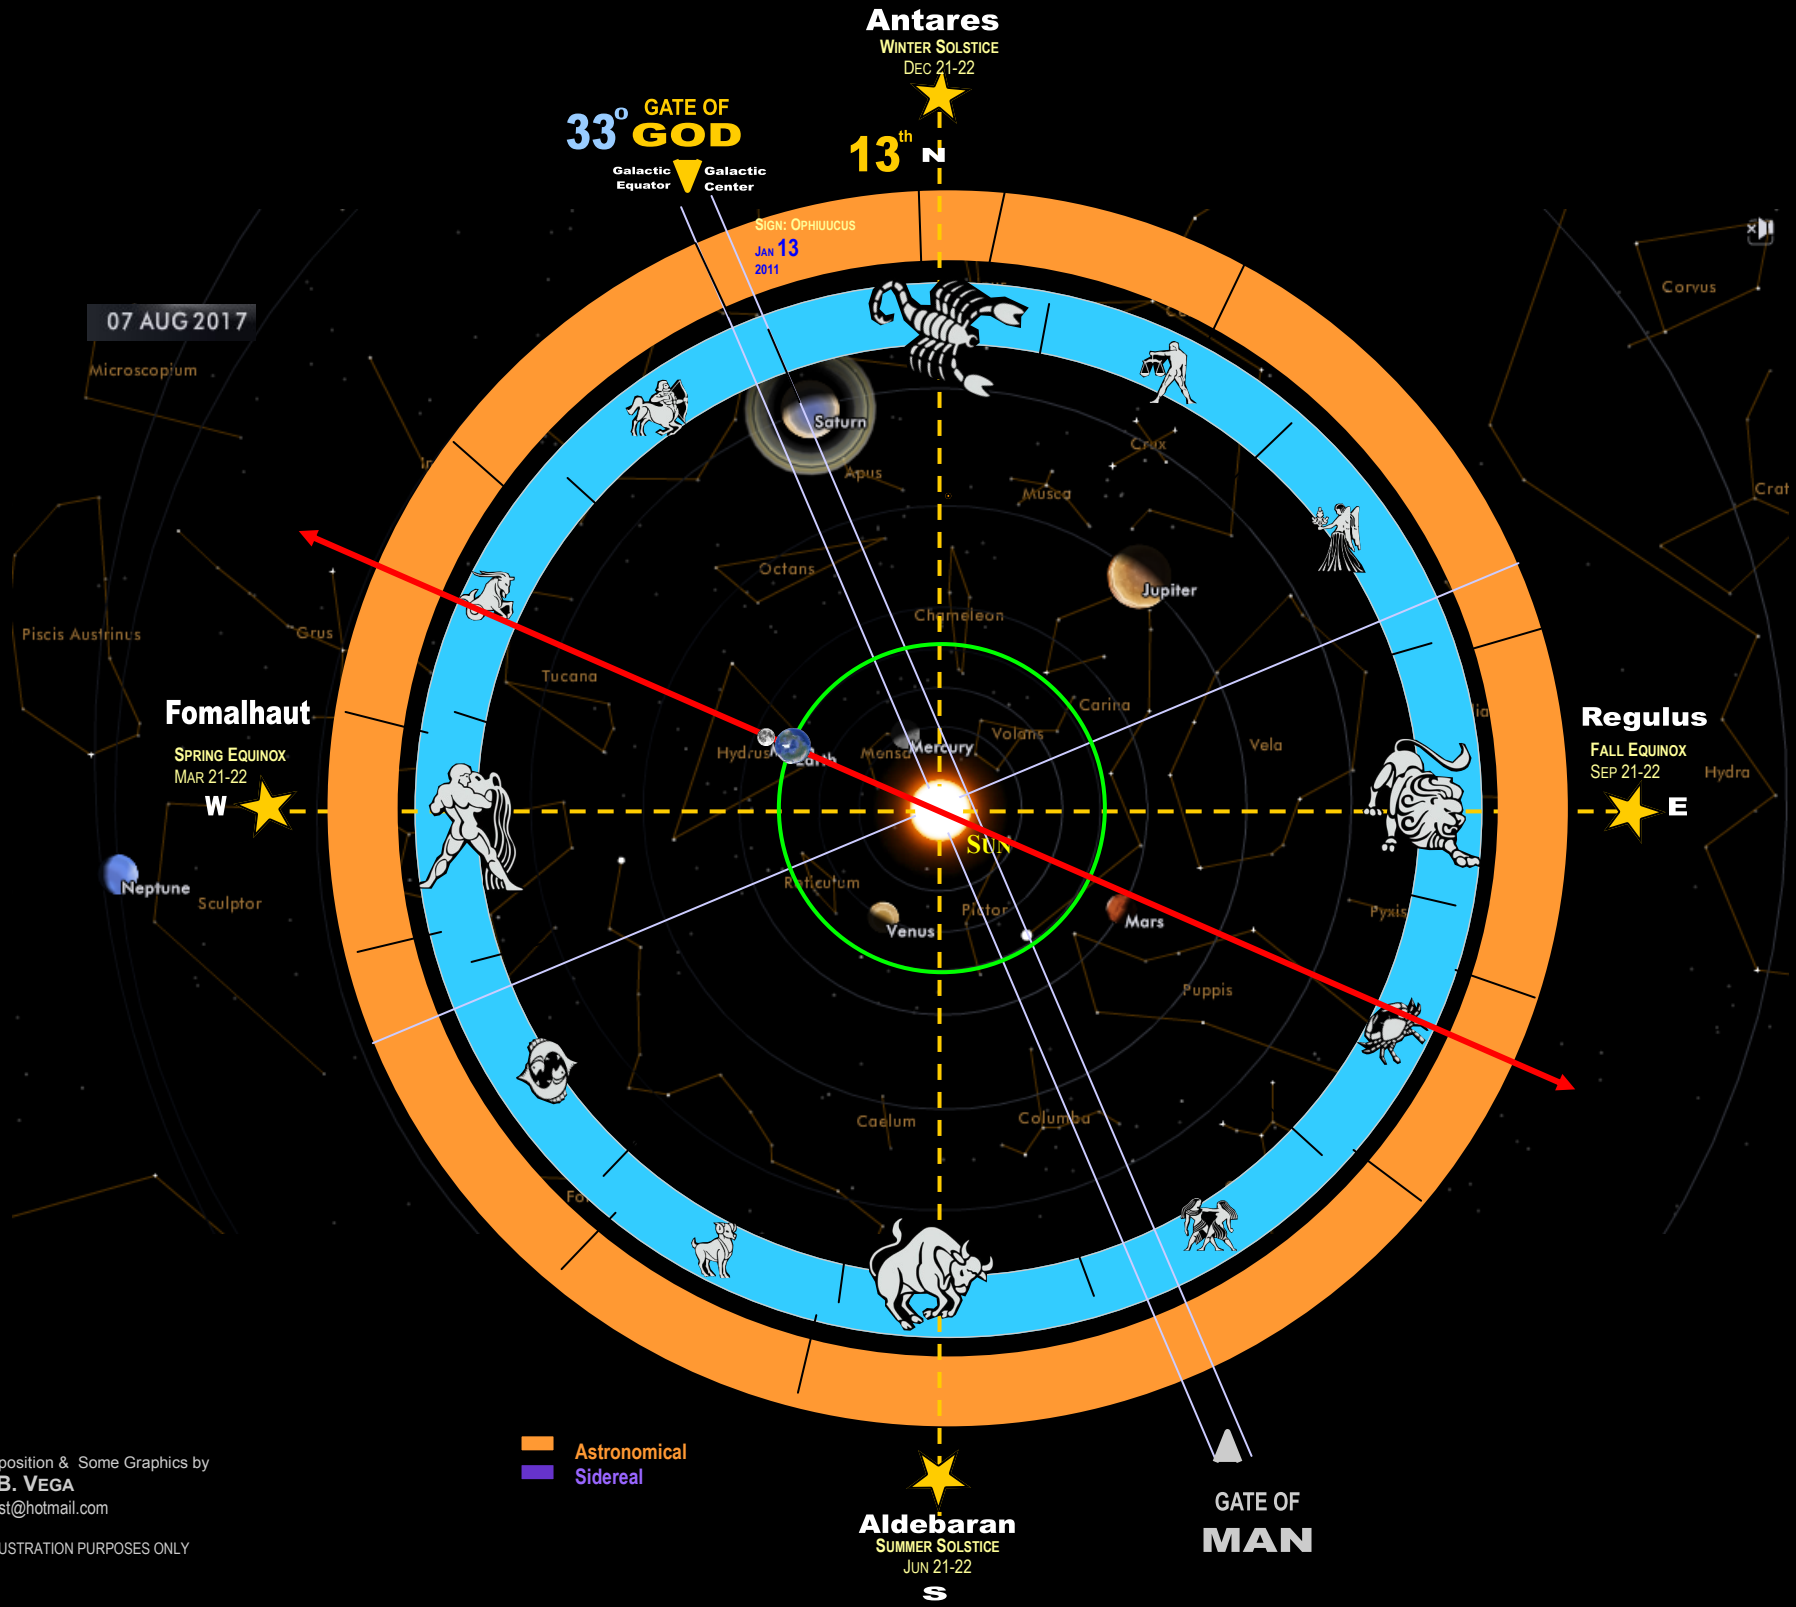

Hydra

Corvus

Crat

SUN

Mercury

Venus

Earth Moon

Mars

Jupiter

Saturn

Astronomical
Sidereal

Aldebaran

SUMMER SOLSTICE
JUN 21-22

GATE OF MAN

© Composition & Some Graphics by
LUIS B. VEGA
vegapost@hotmail.com

FOR ILLUSTRATION PURPOSES ONLY

© Composition & Some Graphics by
LUIS B. VEGA
vegapost@hotmail.com

FOR ILLUSTRATION PURPOSES ONLY

Total Blood Moon

1ST OF 3 THAT MAKES UP A TRIAD

31 JAN 2018

Antares
WINTER SOLSTICE
DEC 21-22

13th N

33rd GATE OF GOD