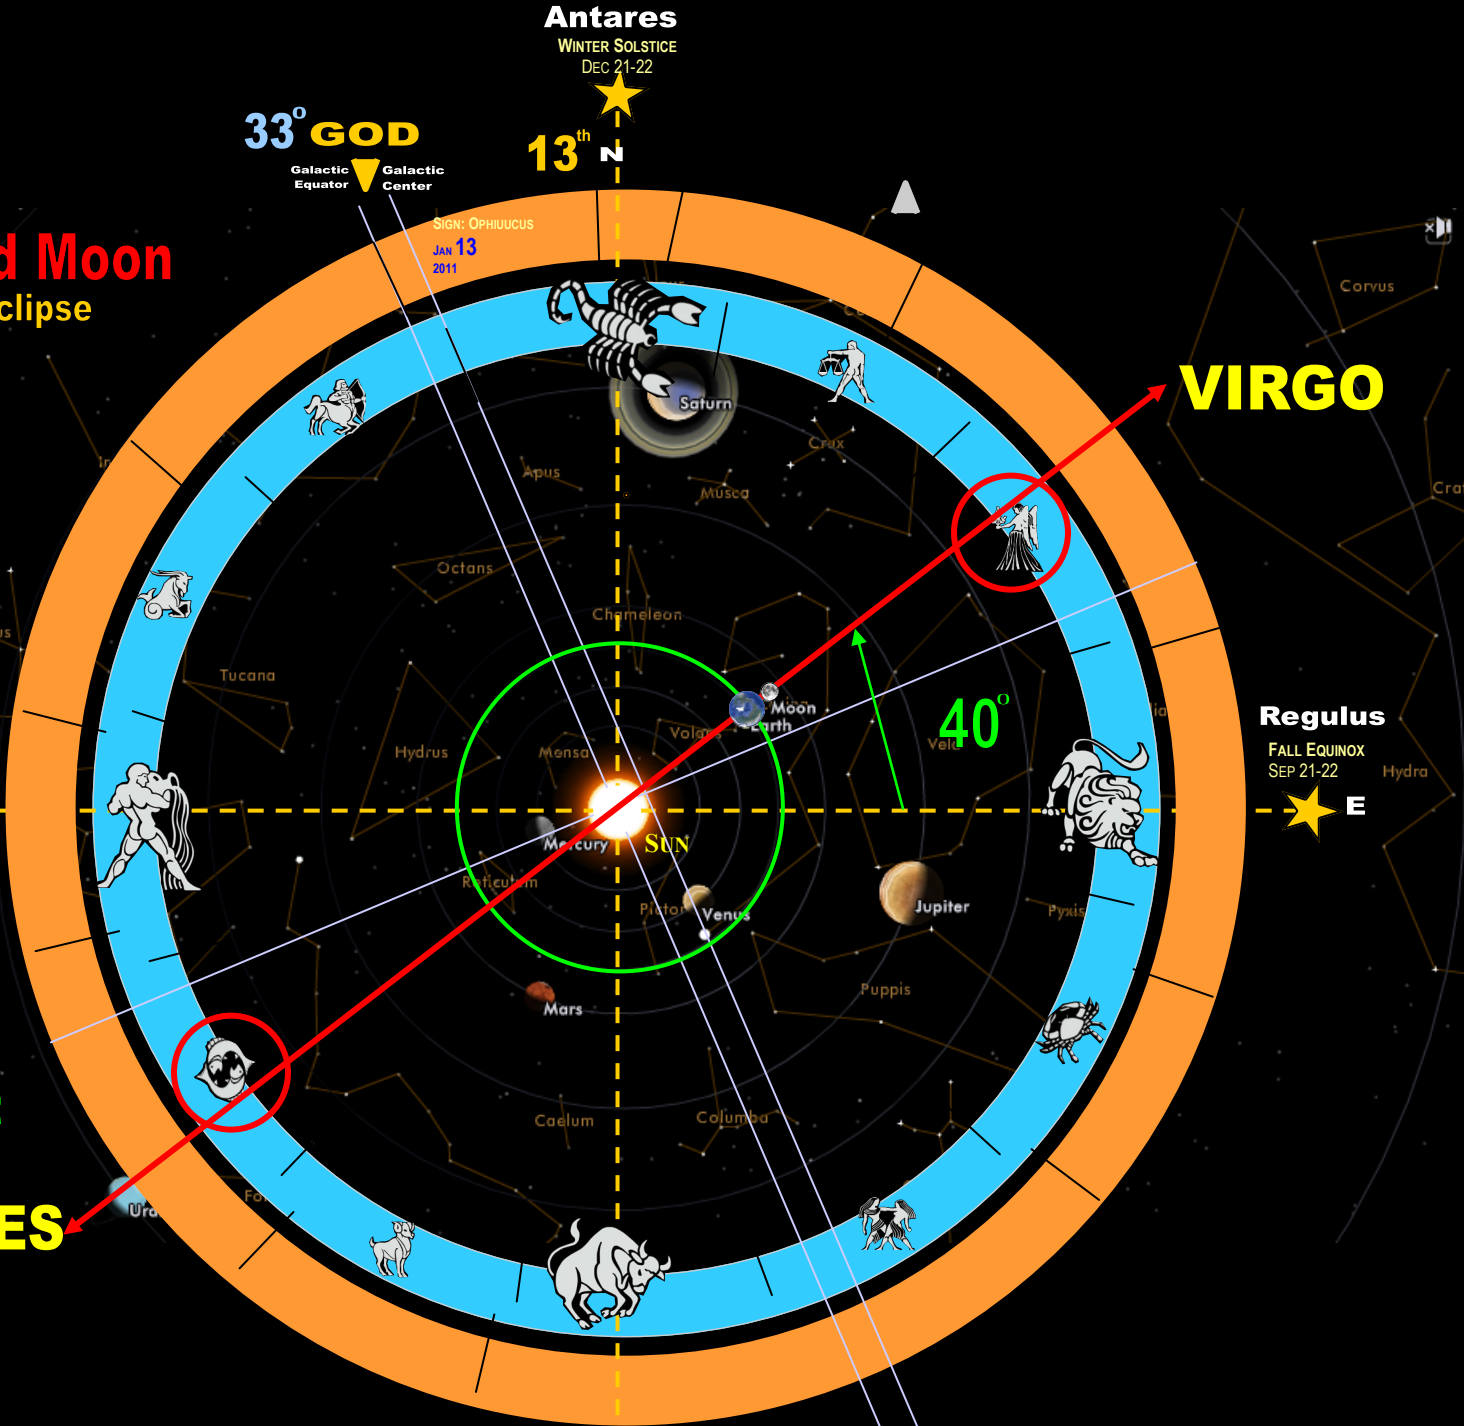

Antares

WINTER SOLSTICE
DEC 21-22

33° GATE OF GOD

Galactic Equator
Galactic Center

13th N

SIGN: OPHIUCHUS
JAN 13
2011

VIRGO

Fomalhaut

40°

Aldebaran

SUMMER SOLSTICE
JUN 21-22

— Astronomical
— Sidereal

© Composition & Some Graphics by
LUIS B. VEGA
vegapost@hotmail.com

FOR ILLUSTRATION PURPOSES ONLY

Total Blood Moon

3rd of 4 Lunar Eclipse

04 APR 2015

Antares
WINTER SOLSTICE
DEC 21-22

13th N

33^o GOD
Galactic Equator
Galactic Center

SIGN: OPHIUCUS
JAN 13
2011

VIRGO

Fomalhaut
SPRING EQUINOX
MAR 21-22

Regulus
FALL EQUINOX
SEP 21-22

4th Alignment

PISCES

Aldebaran
SUMMER SOLSTICE
JUN 21-22

GATE OF MAN

Astronomical
Sidereal

Total Blood Moon

4th of 4 Lunar Eclipse

28 SEP 2015