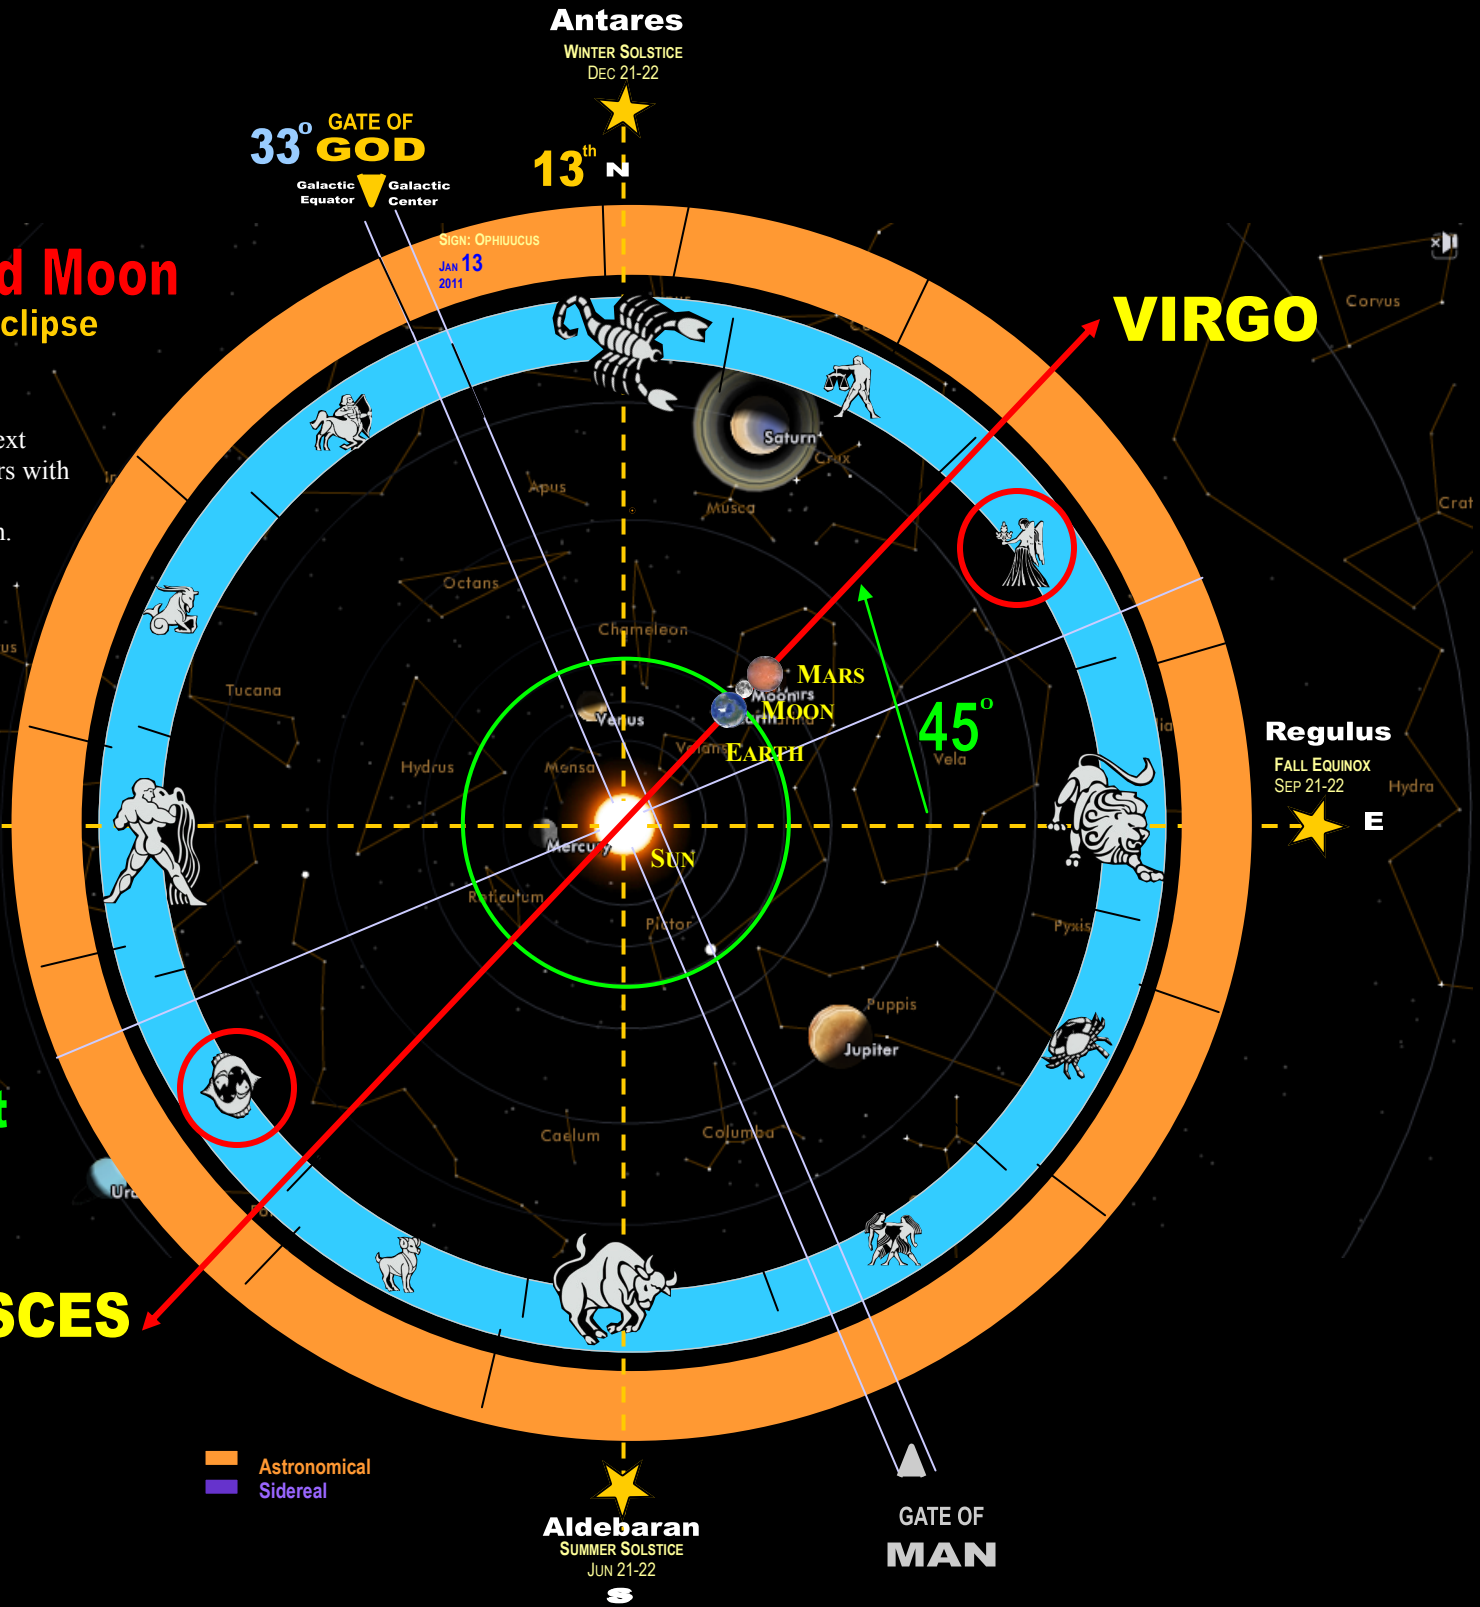

Total Blood Moon

1st of 4 Lunar Eclipse

15 APR 2014

From Apr 15, 2014 to next Mars alignment is 5 years with Central Blood Moon of Jul 27, 2018 in Capricorn.

Total Blood Moon

2nd of 4 Lunar Eclipse

08 OCT 2014

Antares

WINTER SOLSTICE
DEC 21-22

33° GATE OF GOD

Galactic Equator
Galactic Center

13th N

SIGN: OPHIUCHUS
JAN 13
2011

VIRGO

Fomalhaut

40°

Aldebaran

SUMMER SOLSTICE
JUN 21-22

— Astronomical
— Sidereal

© Composition & Some Graphics by
LUIS B. VEGA
vegapost@hotmail.com

FOR ILLUSTRATION PURPOSES ONLY

Total Blood Moon

3rd of 4 Lunar Eclipse