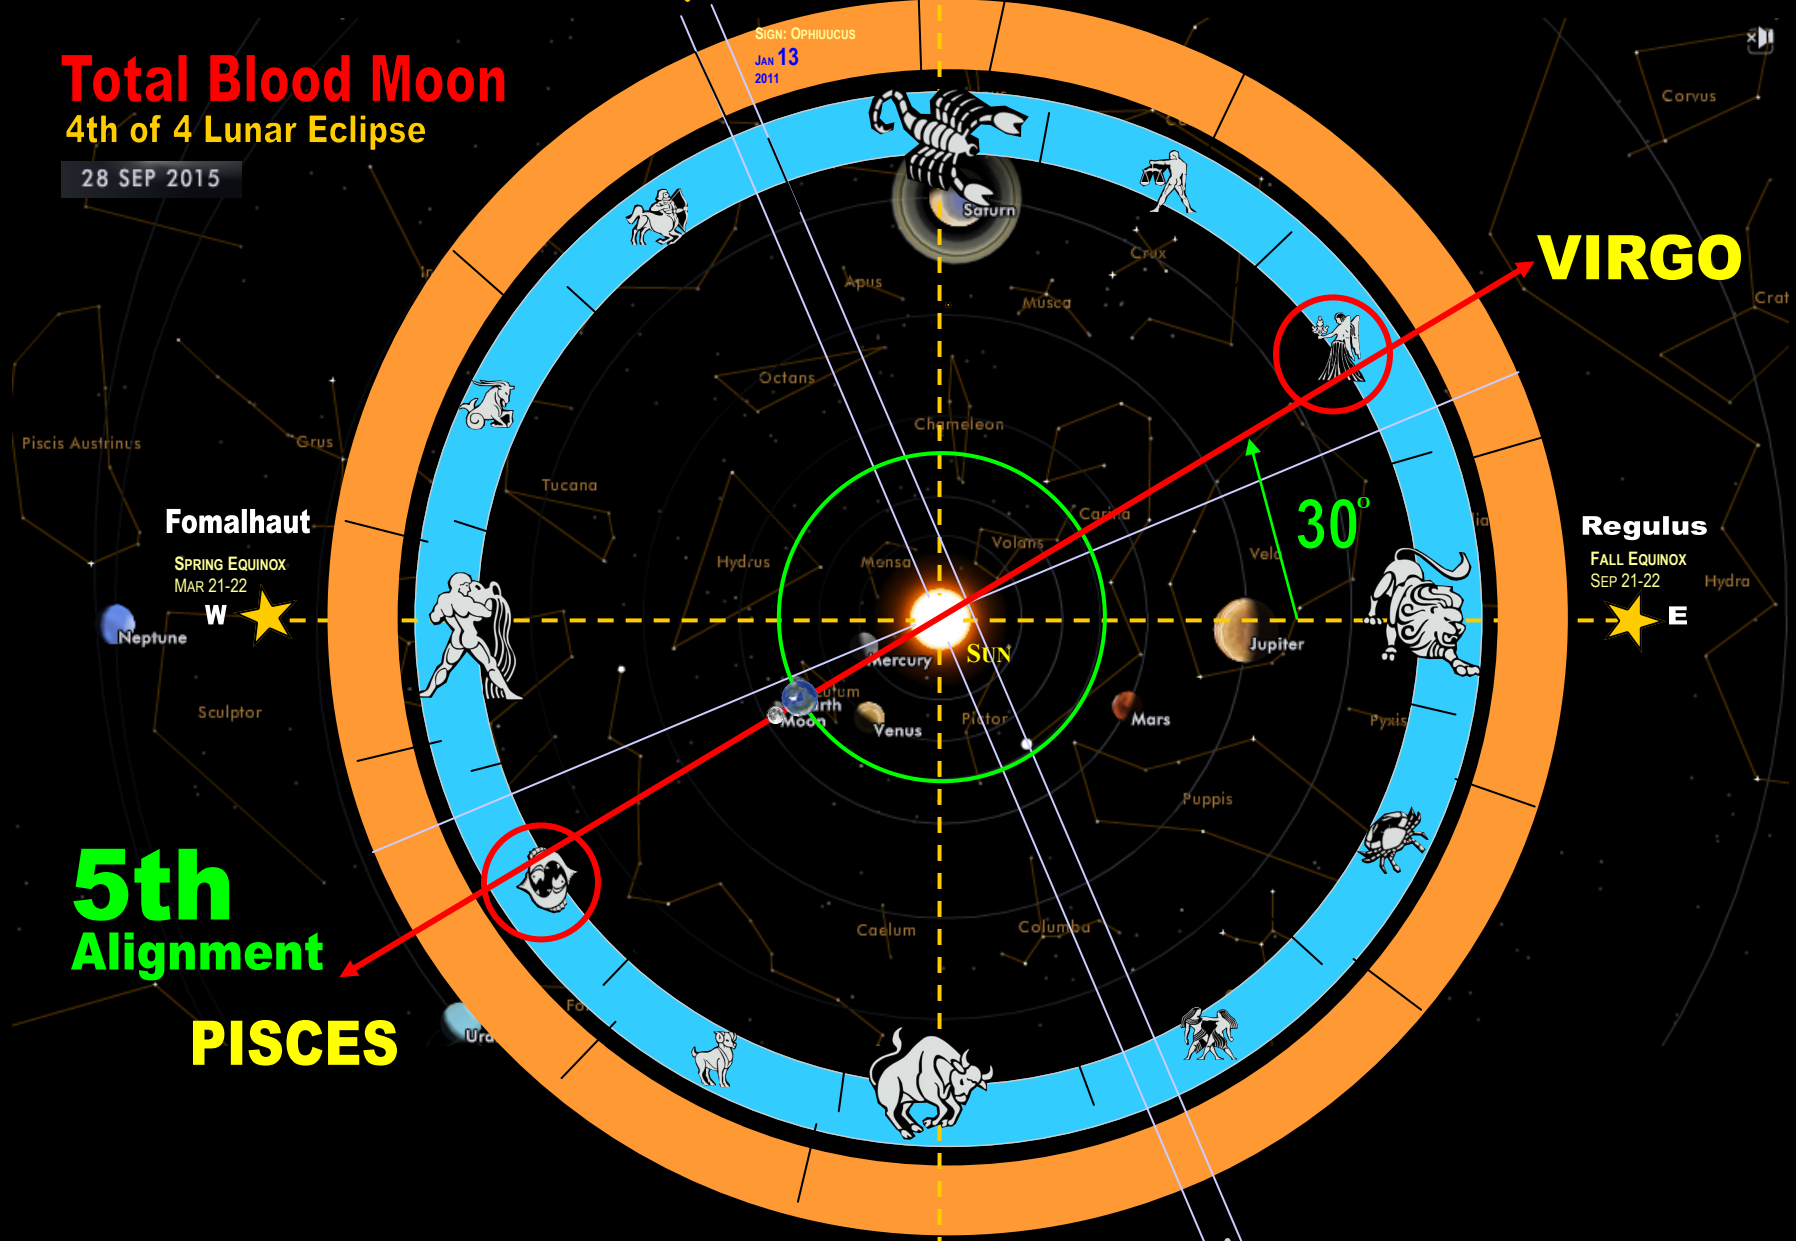

33° GATE OF GOD

Galactic Equator
Galactic Center

13th N

Antares
WINTER SOLSTICE
DEC 21-22

VIRGO

Regulus

FALL EQUINOX
SEP 21-22

E

30°

Fomalhaut

SPRING EQUINOX
MAR 21-22

W

5th Alignment

PISCES

GATE OF MAN

Aldebaran
SUMMER SOLSTICE
JUN 21-22

Astronomical
Sidereal

© Composition & Some Graphics by
LUIS B. VEGA
vegapost@hotmail.com

FOR ILLUSTRATION PURPOSES ONLY

Antares

WINTER SOLSTICE
DEC 21-22

13th N

33rd GATE OF GOD

Galactic Equator
Galactic Center