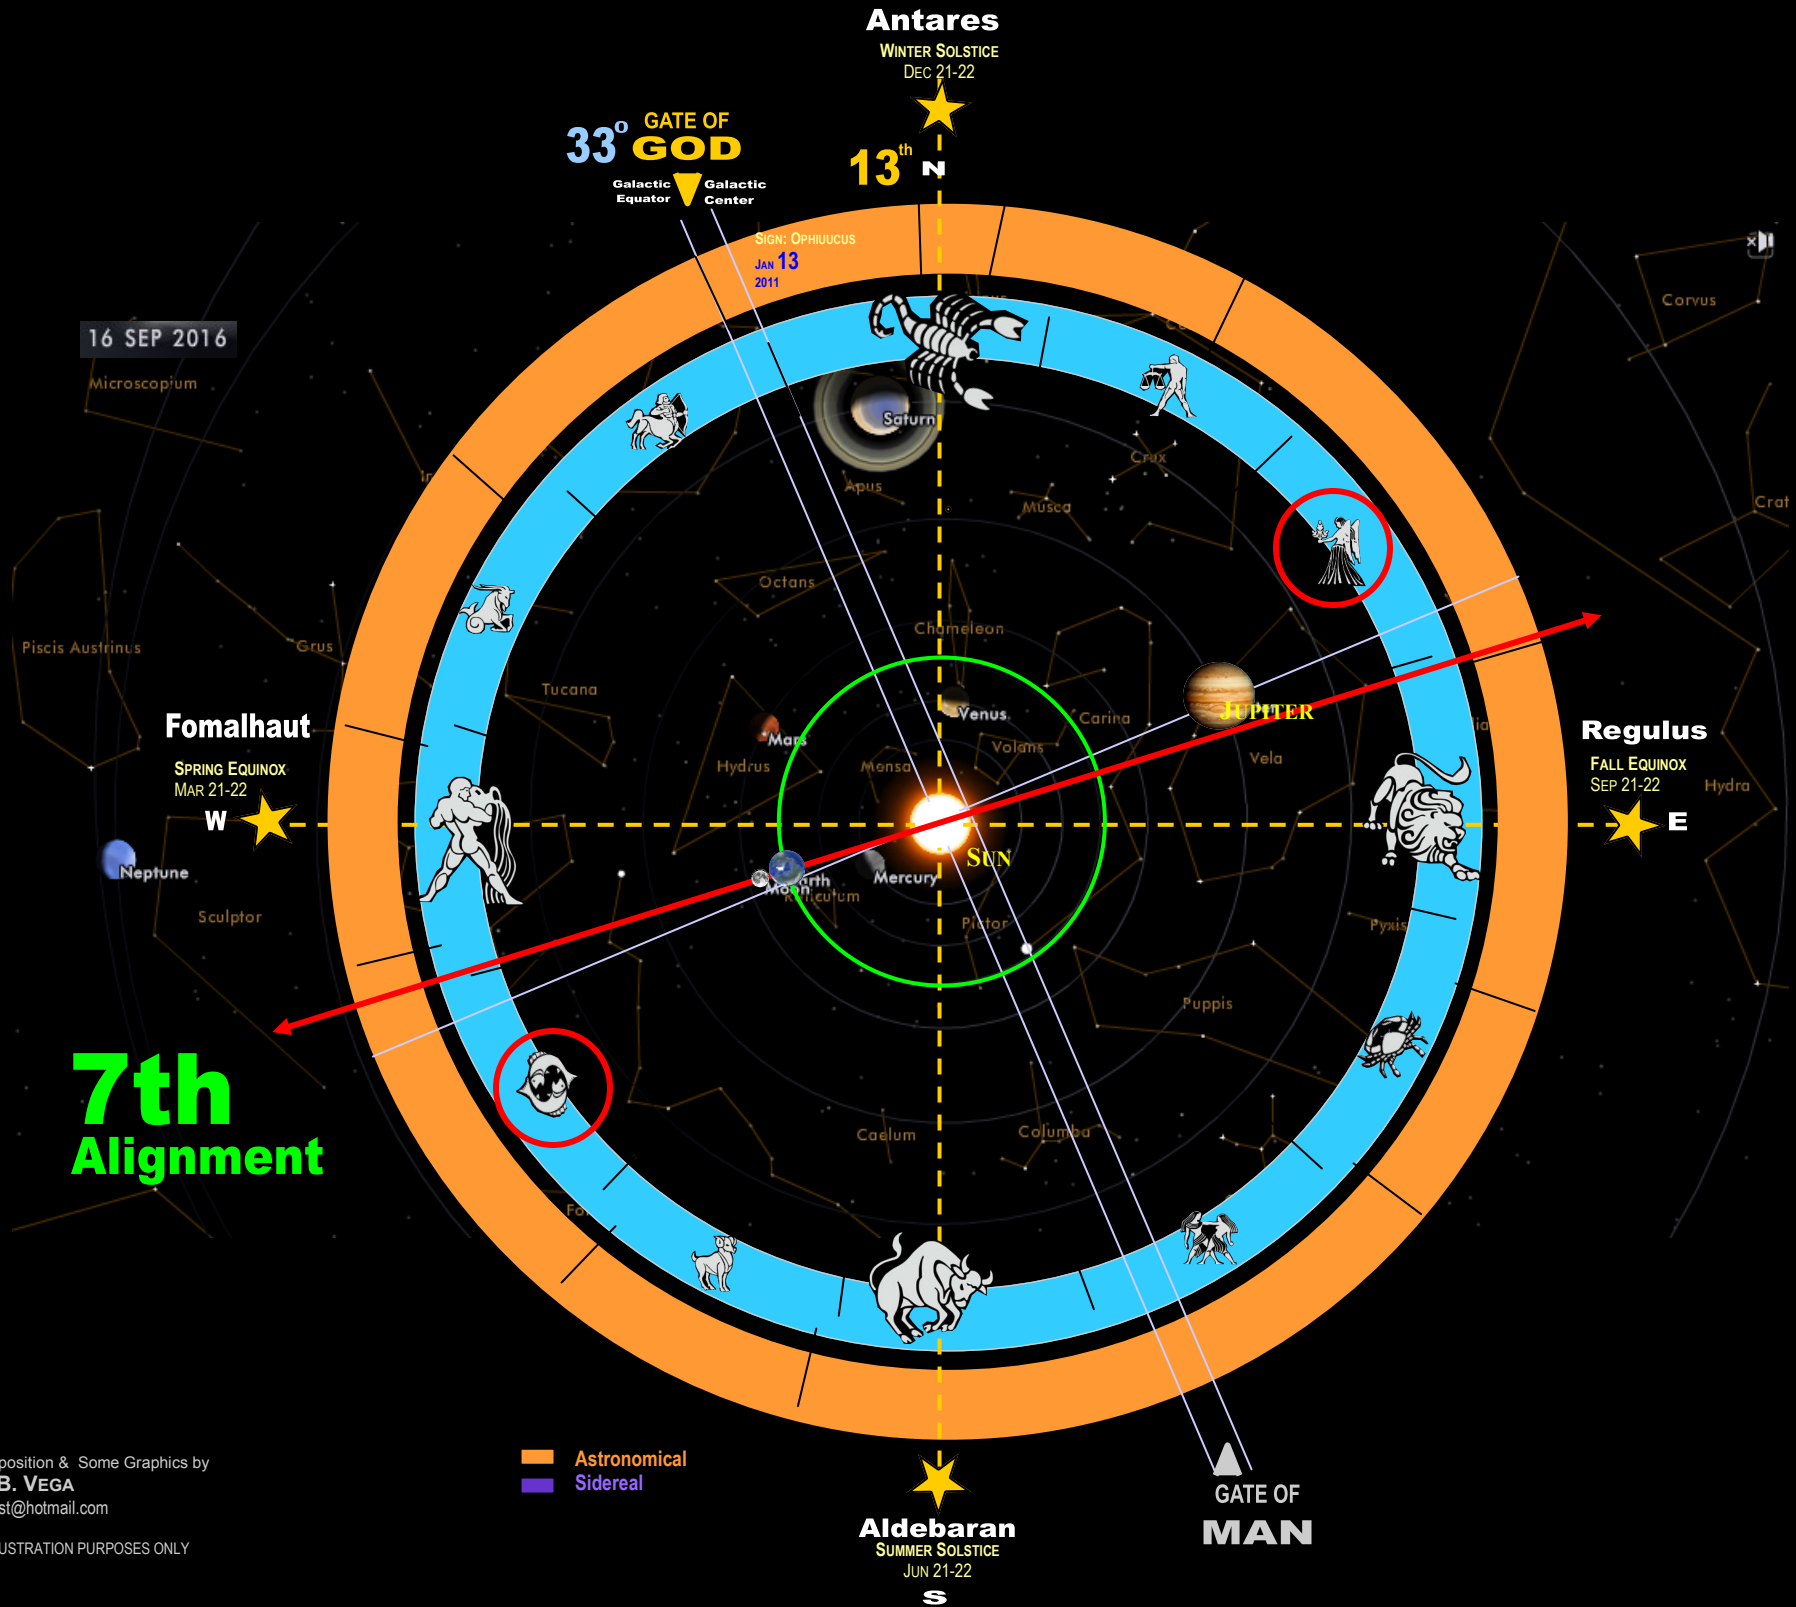

Antares
WINTER SOLSTICE
DEC 21-22

13th N

33° GATE OF GOD

Galactic Equator
Galactic Center

SIGN: OPHIUCUS
JAN 13
2011

Fomalhaut
SPRING EQUINOX
MAR 21-22

W

Regulus
FALL EQUINOX
SEP 21-22

E

7th Alignment

Aldebaran
SUMMER SOLSTICE
JUN 21-22

GATE OF MAN

Astronomical
Sidereal

© Composition & Some Graphics by
LUIS B. VEGA
vegapost@hotmail.com

FOR ILLUSTRATION PURPOSES ONLY

Antares

WINTER SOLSTICE
DEC 21-22

13th N

33^o GATE OF GOD

Galactic Equator
Galactic Center

SIGN: OPHIUCHUS
JAN 13
2011

11 FEB 2017

Microscopium

Piscis Austrinus