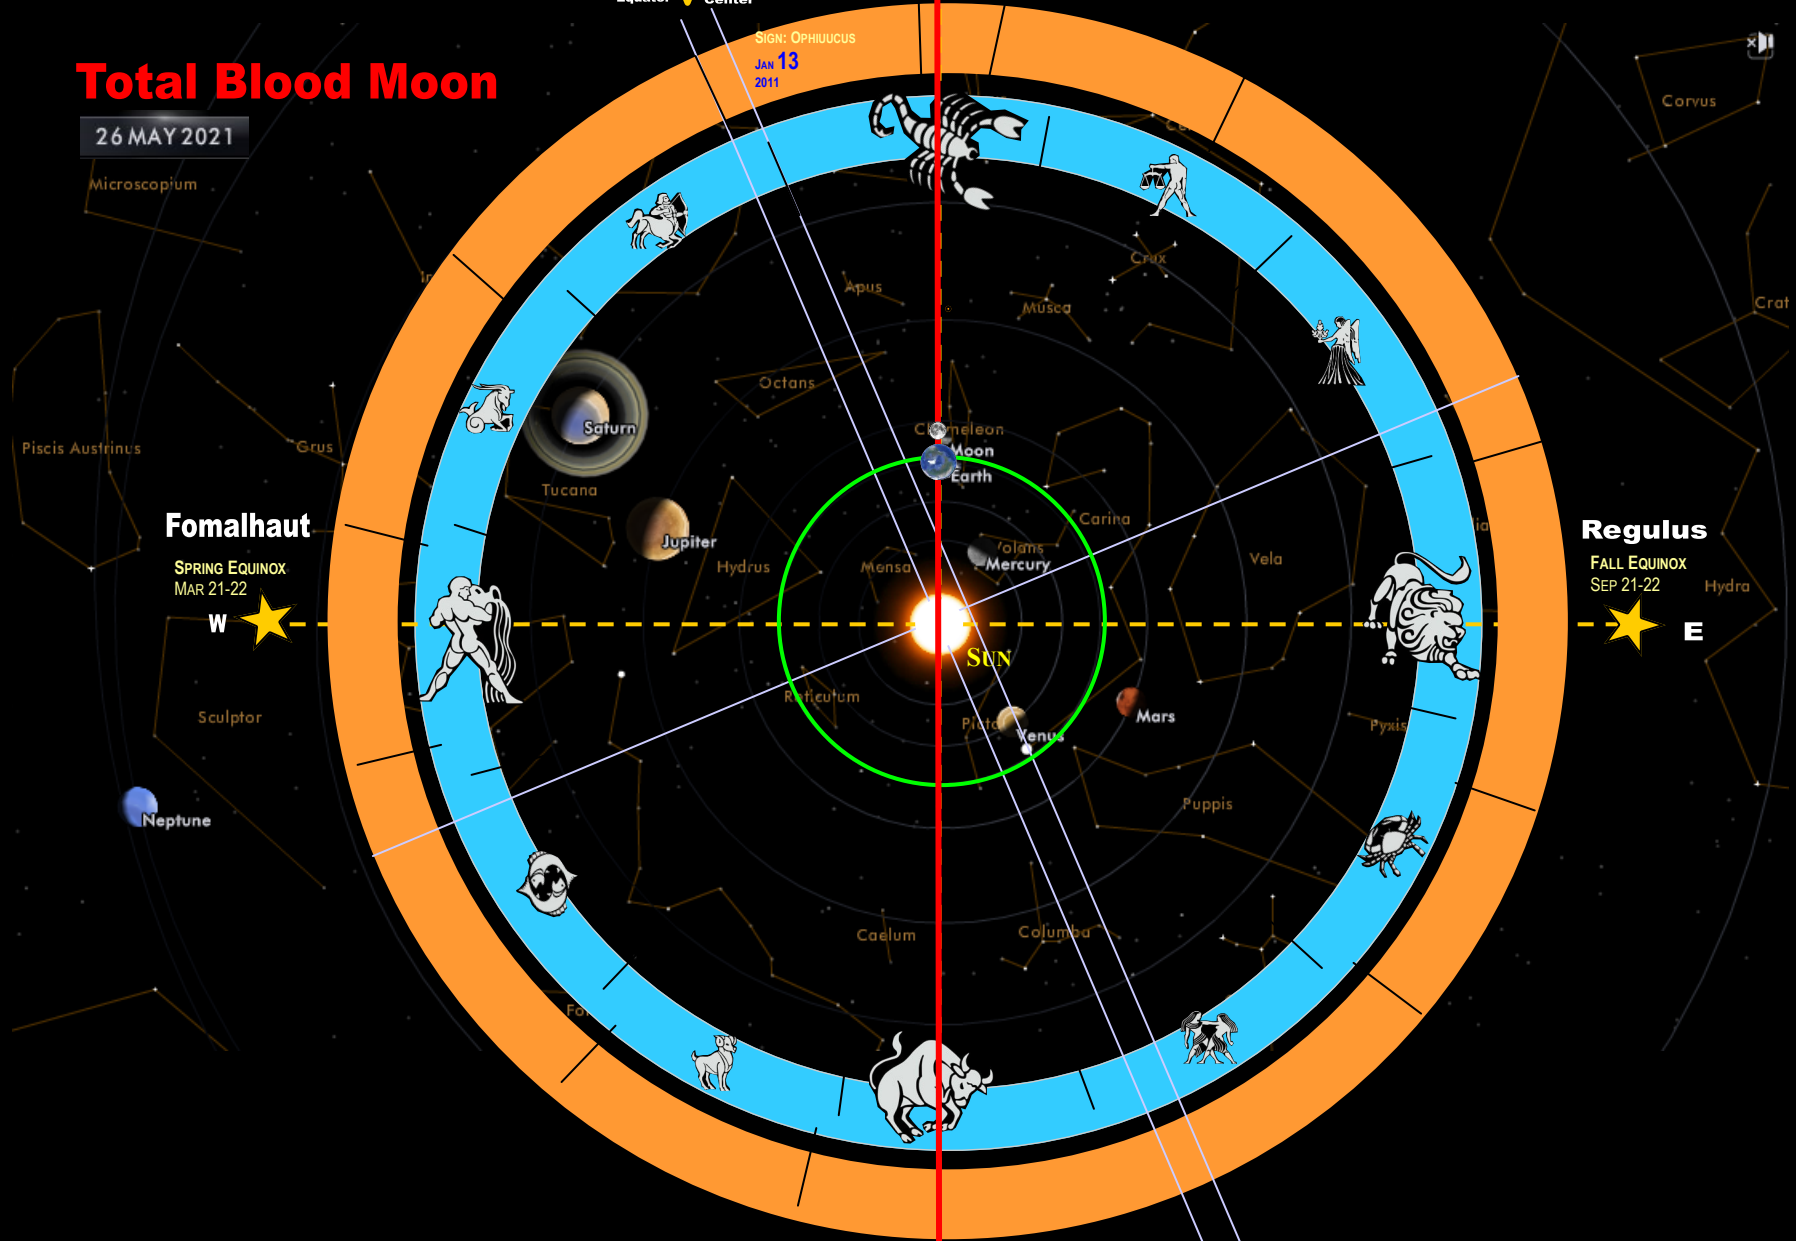

Total Blood Moon

26 MAY 2021

Antares
WINTER SOLSTICE
DEC 21-22

33rd GATE OF GOD

Galactic Equator
Galactic Center

13th N

SIGN: OPHIUUCUS
JAN 13
2011

Regulus
FALL EQUINOX
SEP 21-22

Fomalhaut
SPRING EQUINOX
MAR 21-22

Aldebaran
SUMMER SOLSTICE
JUN 21-22

GATE OF MAN

 Astronomical
 Sidereal

© Composition & Some Graphics by
LUIS B. VEGA
vegapost@hotmail.com

FOR ILLUSTRATION PURPOSES ONLY

19 NOV 2021

Antares
WINTER SOLSTICE
DEC 21-22

33° GATE OF GOD
Galactic Equator
Galactic Center

13th N

SIGN: OPHIUCUS
JAN 13
2011

Regulus
FALL EQUINOX
SEP 21-22

Fomalhaut
SPRING EQUINOX
MAR 21-22
W

Aldebaran
SUMMER SOLSTICE
JUN 21-22
S

GATE OF MAN

Astronomical
Sidereal

© Composition & Some Graphics by
LUIS B. VEGA
vegapost@hotmail.com

FOR ILLUSTRATION PURPOSES ONLY

Total Blood Moon

16 MAY 2022

Antares
WINTER SOLSTICE
DEC 21-22

13th N