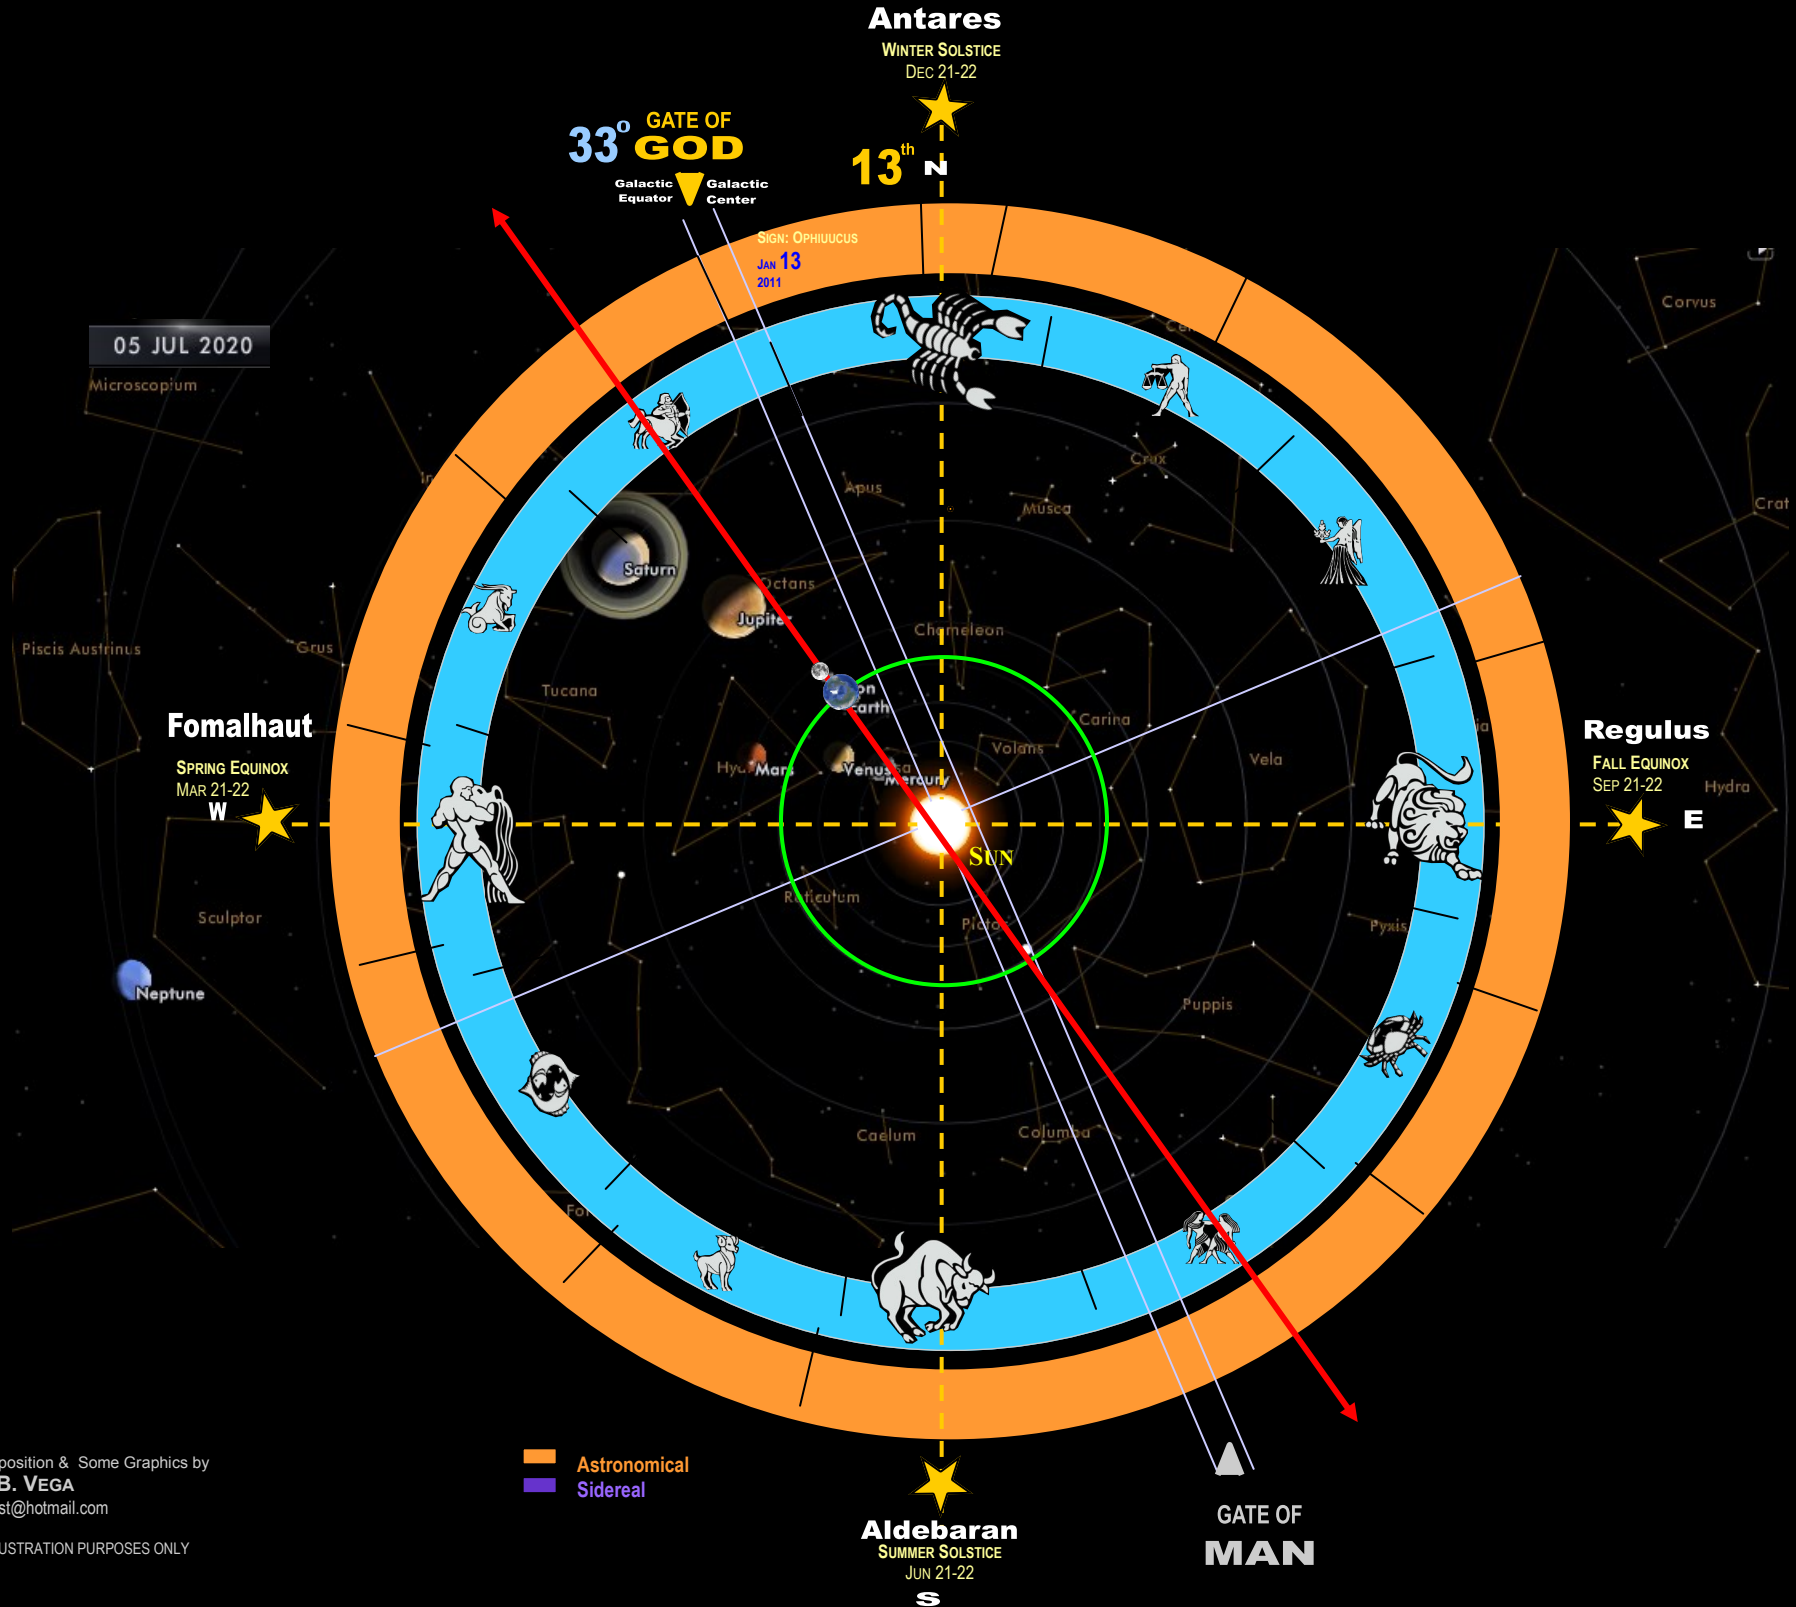

FOR ILLUSTRATION PURPOSES ONLY

 **Astronomical**
 **Sidereal**

05 JUL 2020

Antares
WINTER SOLSTICE
DEC 21-22

33° GATE OF GOD

13th N

Regulus
FALL EQUINOX
SEP 21-22

Fomalhaut
SPRING EQUINOX
MAR 21-22

Aldebaran
SUMMER SOLSTICE
JUN 21-22

GATE OF MAN

Astronomical
Sidereal

© Composition & Some Graphics by
LUIS B. VEGA
vegapost@hotmail.com

FOR ILLUSTRATION PURPOSES ONLY

Antares

WINTER SOLSTICE
DEC 21-22

13th N

33° GATE OF GOD

Galactic Equator
Galactic Center

SIGN: OPHIUCUS
JAN 13
2011

30 NOV 2020

Microscopium

Piscis Austrinus

Fomalhaut

SPRING EQUINOX
MAR 21-22