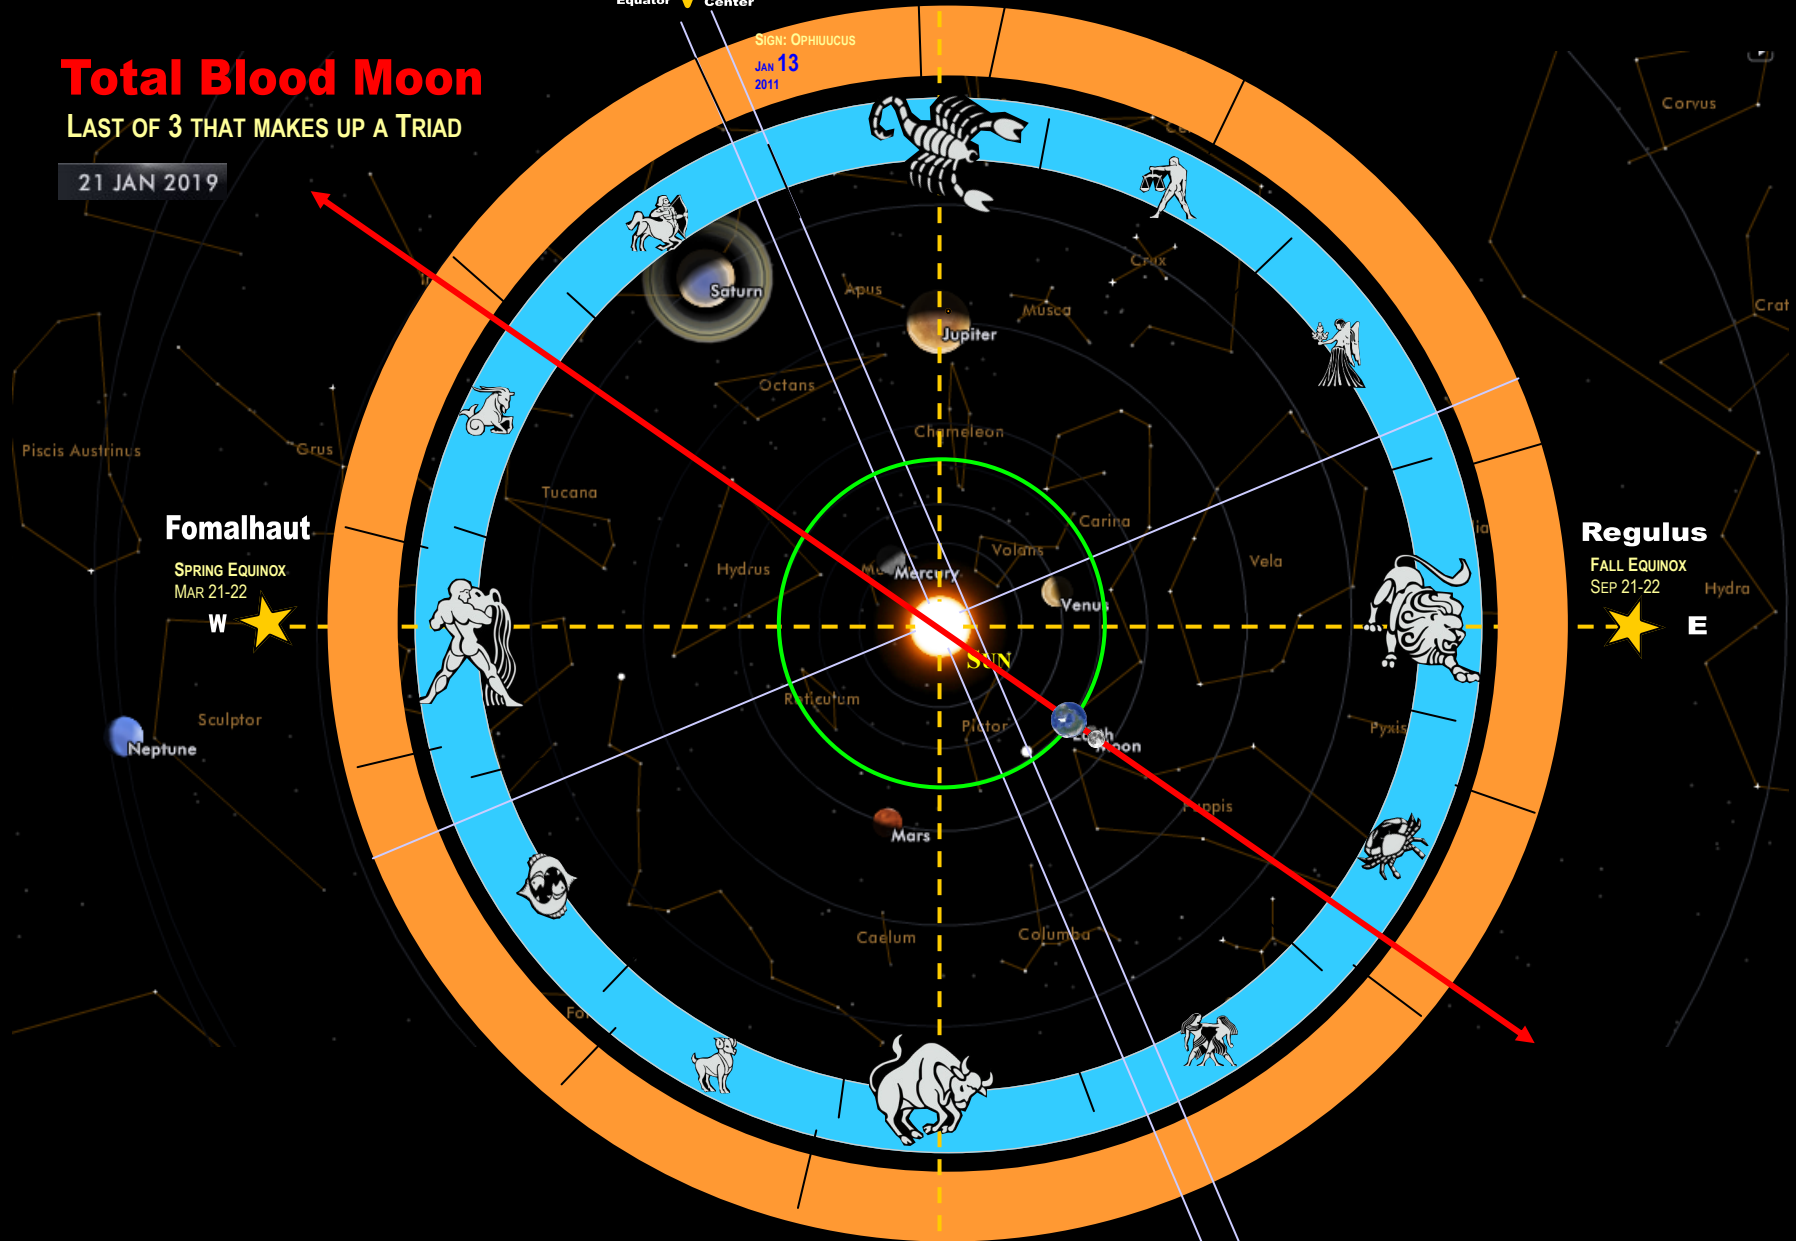

Central Lunar Eclipse

7 Years from 2011

27 JUL 2018

From Jul 27, 2018 Central Blood Moon in Capricorn To Apr 15, 2014 Mars alignment in Virgo is 5 years.

Antares
WINTER SOLSTICE
DEC 21-22

13th N

33^o GATE OF GOD
Galactic Equator
Galactic Center

21 JAN 2019

Antares
WINTER SOLSTICE
DEC 21-22

13th N

33rd GATE OF GOD
Galactic Equator
Galactic Center

SIGN: OPHIUCCUS
JAN 13
2011

Fomalhaut
SPRING EQUINOX
MAR 21-22
W

Regulus
FALL EQUINOX
SEP 21-22
E

Aldebaran
SUMMER SOLSTICE
JUN 21-22
S

GATE OF MAN

Orange: Astronomical
Purple: Sidereal

Antares

WINTER SOLSTICE
DEC 21-22

13th N

33° GATE OF GOD

Galactic Equator
Galactic Center

SIGN: OPHIUUCUS
JAN 13
2011