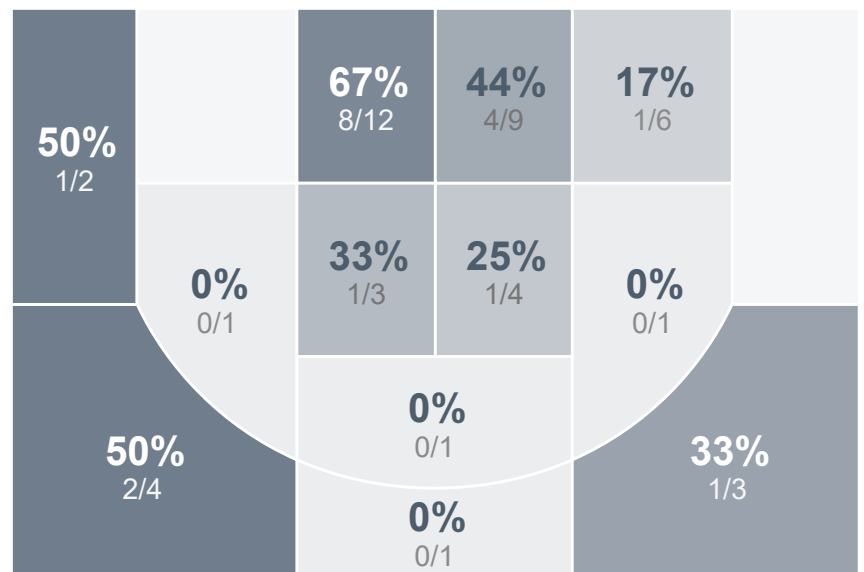

Turtle Mountain High School