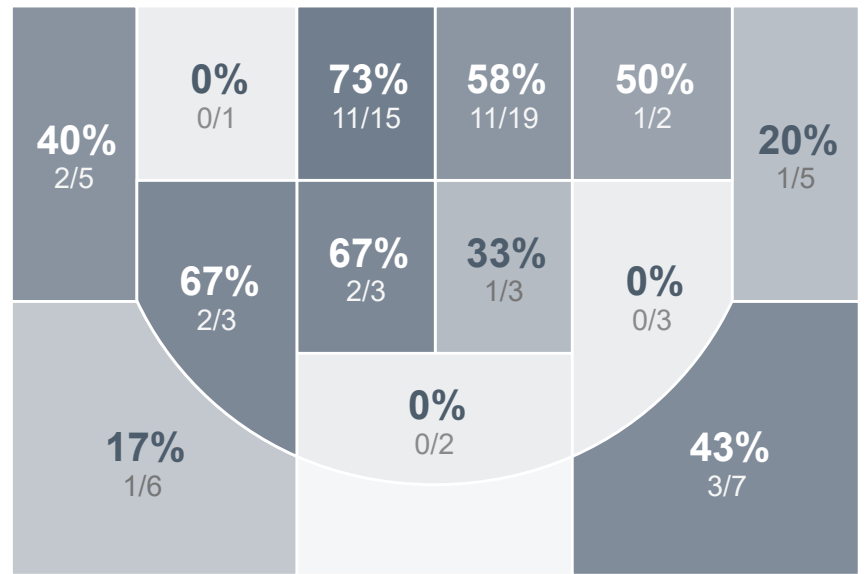

Century Patriots Girls Basketball