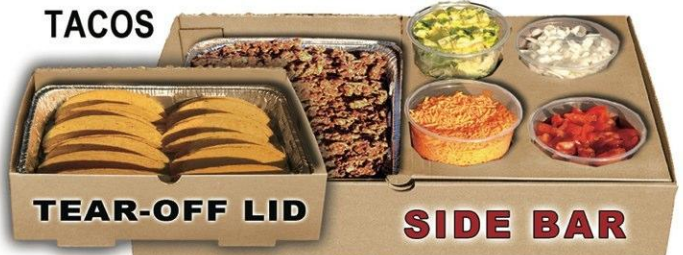

Think Inside the Box!

SIDE BAR BOX

Folding Display Lid

CUSTOMIZE
Your Catering Boxes with your
LOGO

Your Custom Labels

Your LOGO Here

LOGO

a PCM Company
ImageTek Labels

www.imagetekdigitallabels.com
866-403-5223

Shrink-Tight™
PANCOVERS

Oven-Sealing • Spill Resistant

Seals in moisture • Keeps oven clean
Stackable for storage • Secures for transport

PANSAVER™ Ovenable 400°
www.pansaver.com