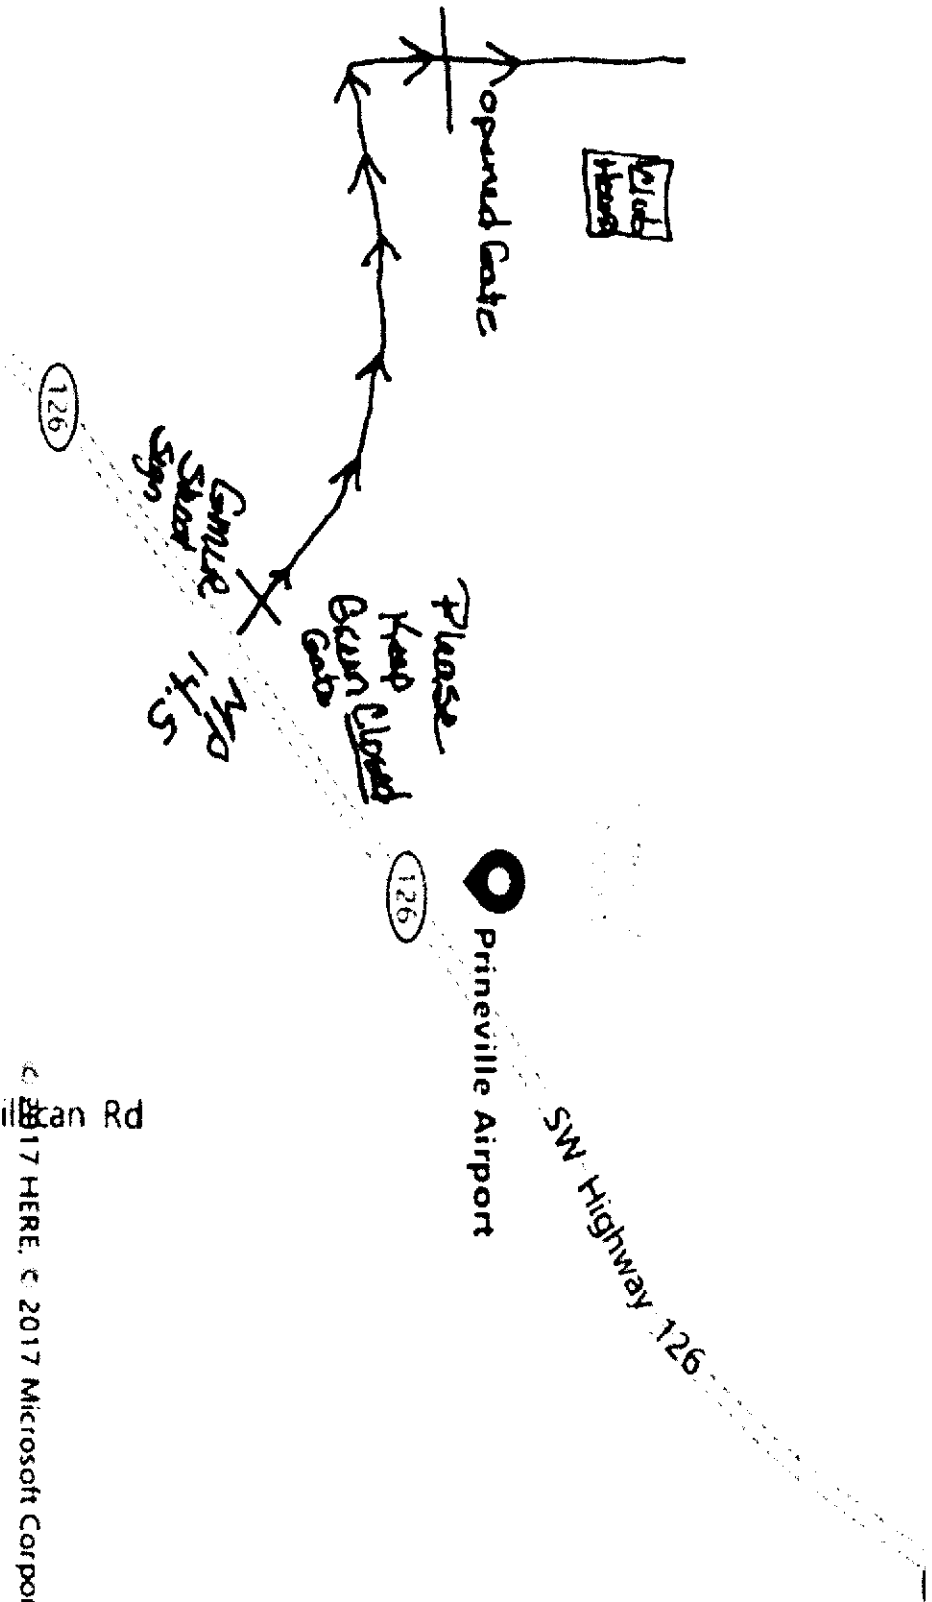

Maps

Can Rd

© 2017 HERE. © 2017 Microsoft Corporation