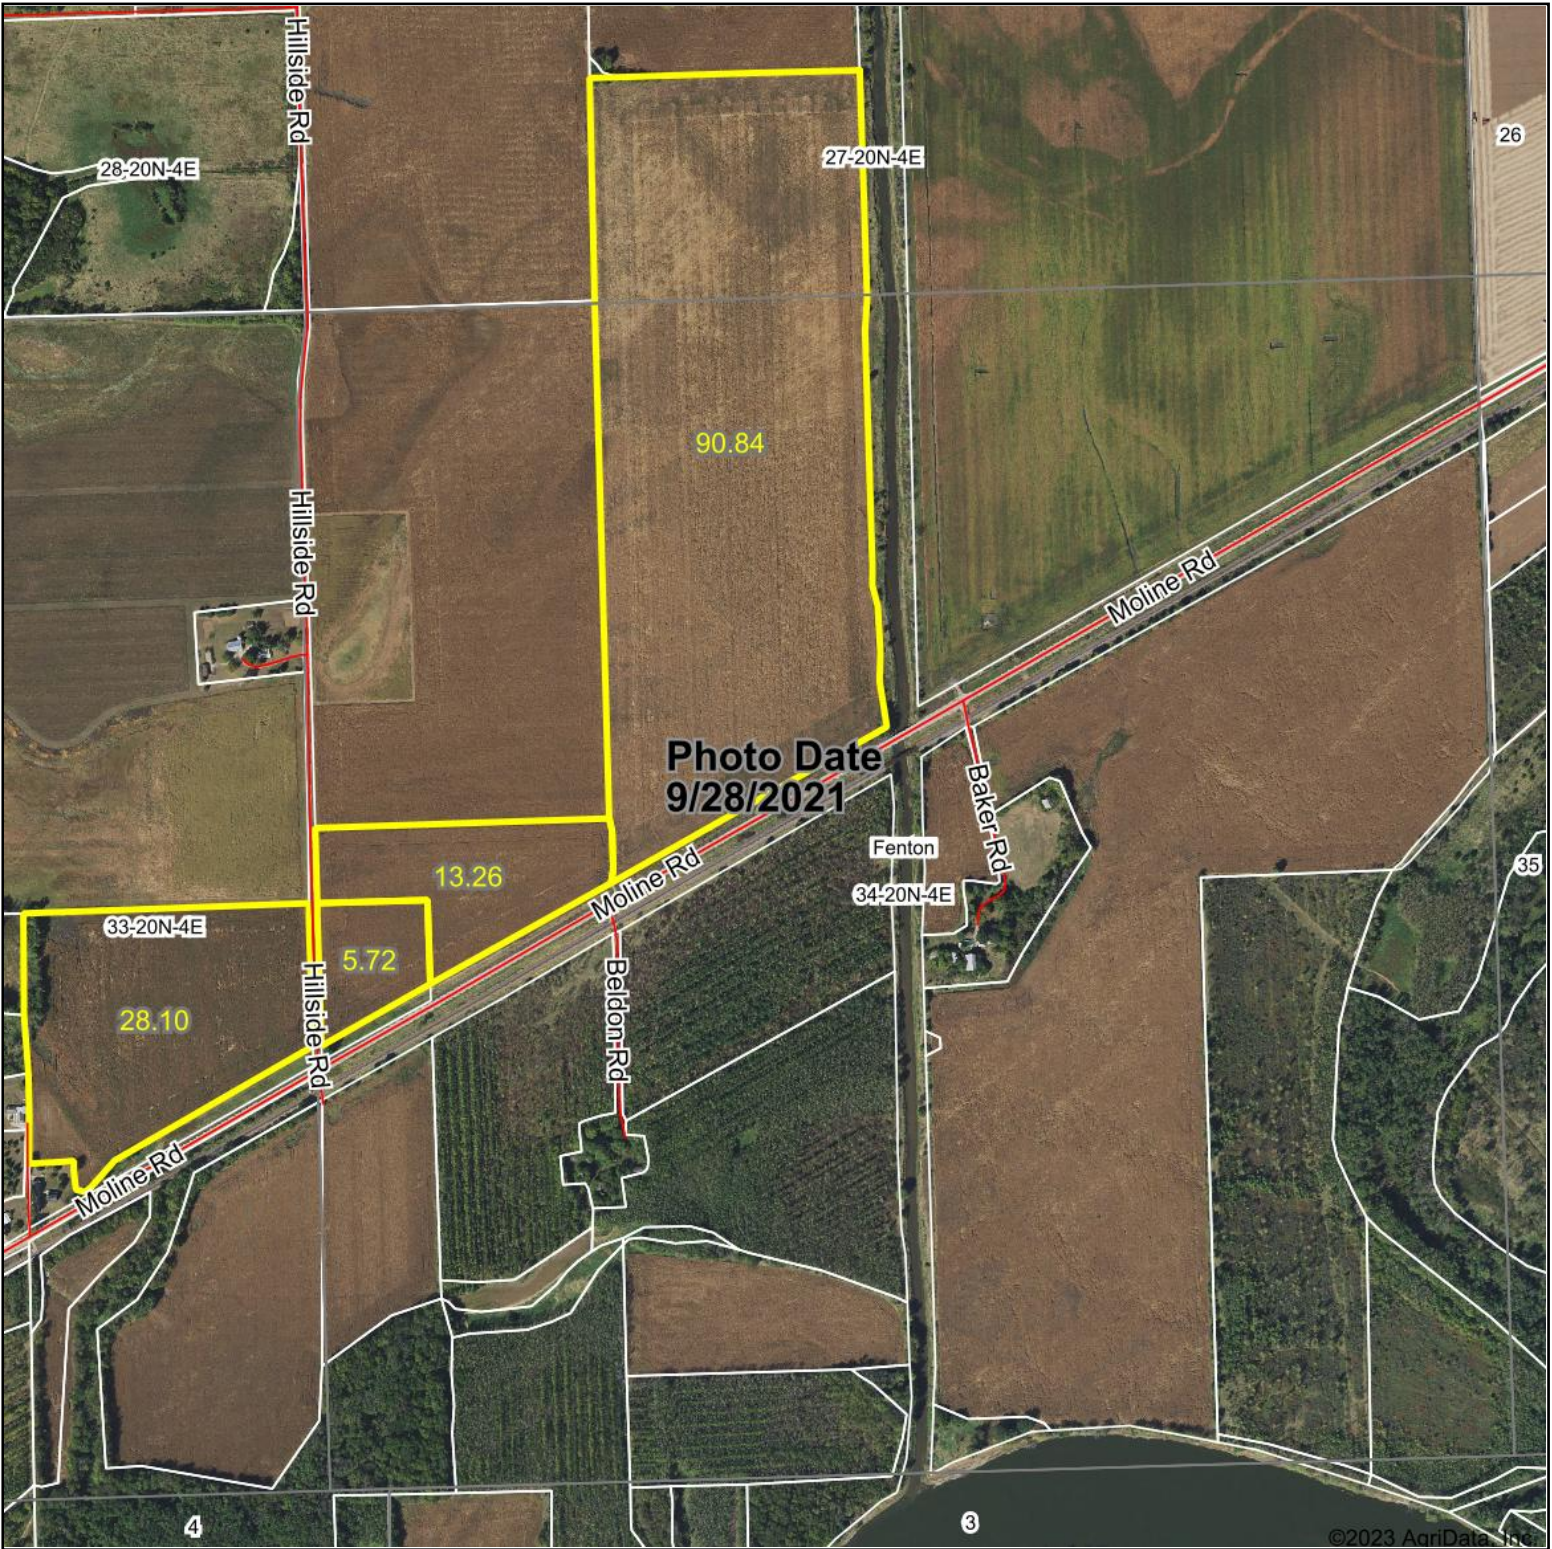

Aerial Map

Map Center: 41° 40' 45.34, -90° 1' 41.79

34-20N-4E
Whiteside County
Illinois

4/21/2023

Maps Provided By:

© AgriData, Inc. 2023 www.AgriDataInc.com

Field borders provided by Farm Service Agency as of 5/21/2008.