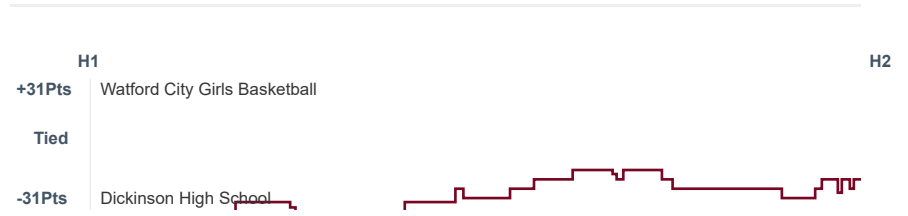

Box Score Report

WCHS vs Dickinson - Dec 15, 2020 - W 69-39

Period Stats

| Team | 1 | 2 | Final |
|-------------|-----------|-----------|-----------|
| WCHS | 33 | 36 | 69 |
| DHS | 23 | 16 | 39 |

Run Graph