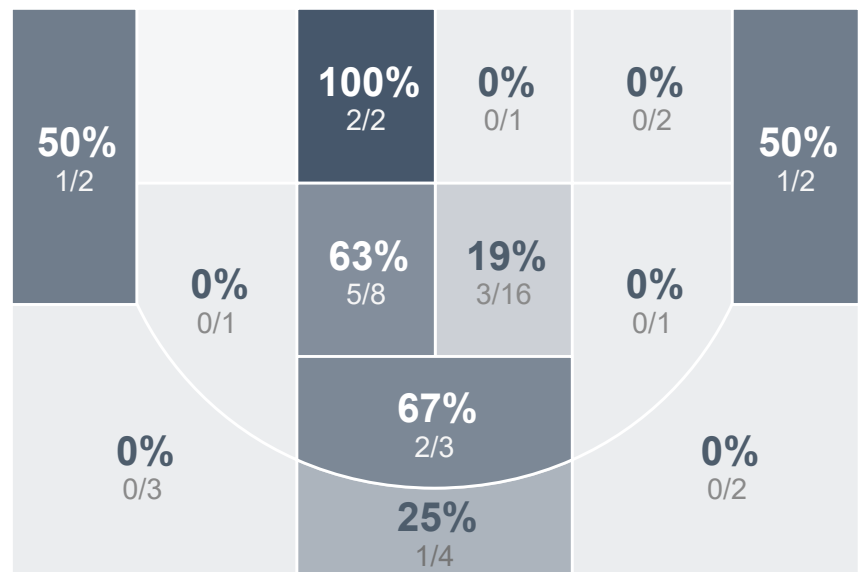

Dickinson High School