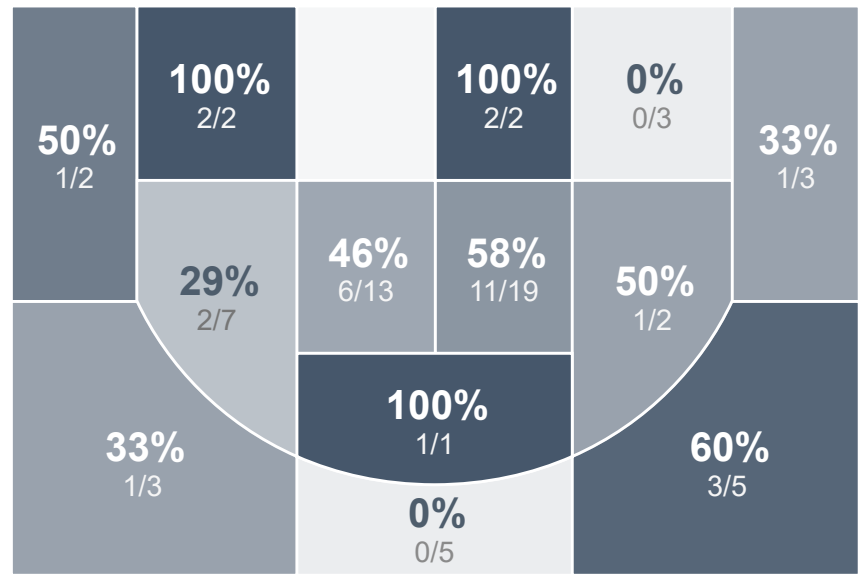

Watford City Girls Basketball