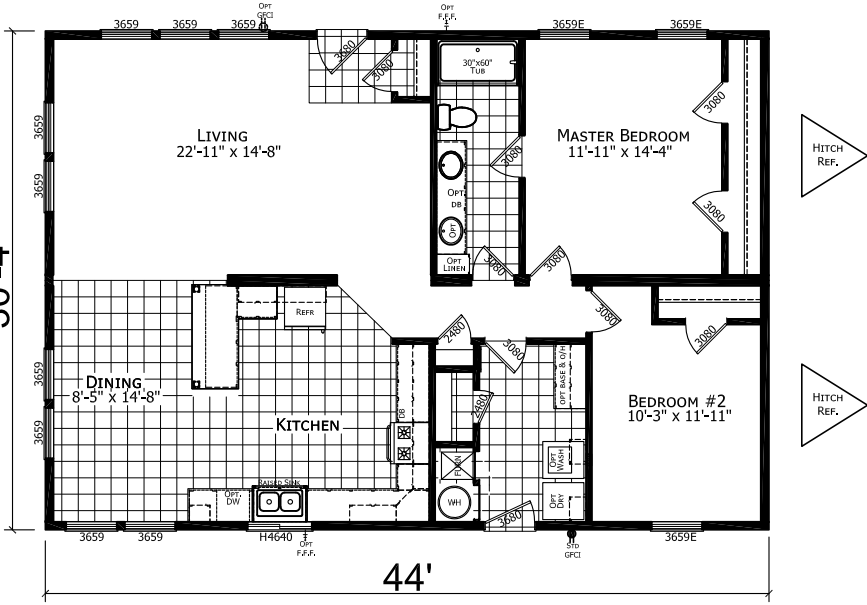

DECK TUB (GLAMOUR BATH) NOT AVAILABLE ON 44' MODEL  
 WALK-IN (AGILE SHOWER) NOT AVAILABLE ON 44' MODEL  
 RADIANT SPA GLAMOUR BATH NOT AVAILABLE ON 44' MODEL

**MODEL 17-CB-6442C**  
 2 BEDROOM, 1 BATH  
 ACTUAL SIZE: 44' x 30'-4"  
 TOTAL AREA: 1,335 SQ. FT.

OPTIONAL Doors on Furnace and Water Heater

**CHAMPION**  
 MANUFACTURED BEAUTIFULLY™  
 1425 SUNNYSIDE RD. WEISER, ID 83672

MODIFICATIONS

PROJECT: 17-CB6442C  
 44' x 30'-4" 2 BD 1 BTH

DRAWN BY: MJW  
 DATE: 02-07-20  
 SCALE: 3/16" = 1'-0"