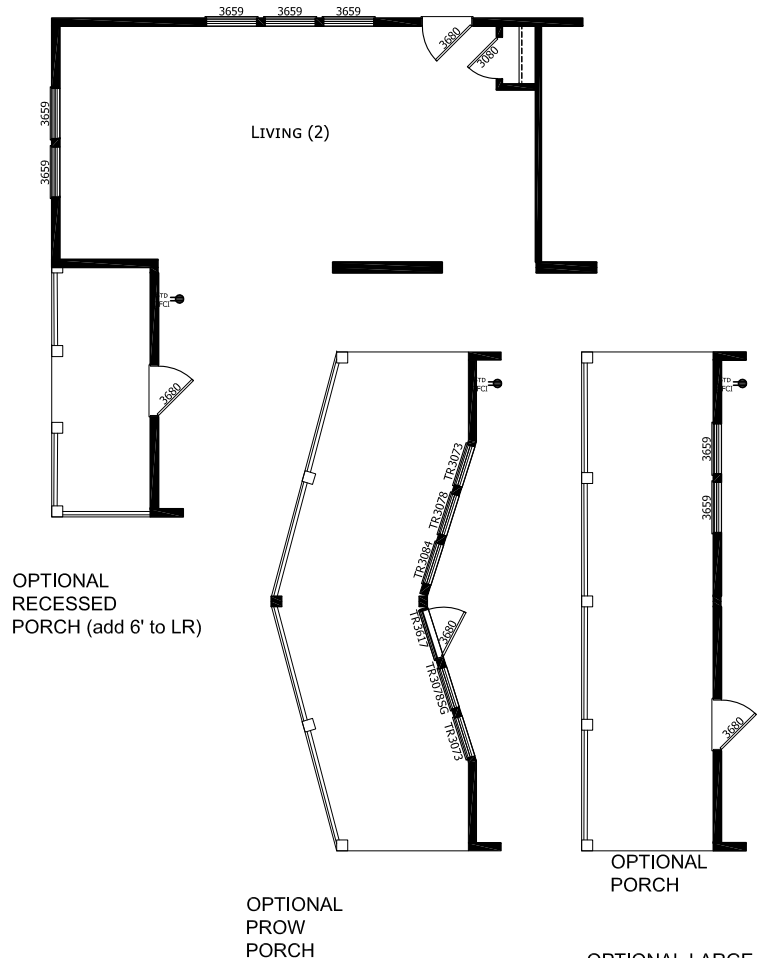

DECK TUB (GLAMOUR BATH) NOT AVAILABLE ON 44' MODEL  
 WALK-IN (AGILE SHOWER) NOT AVAILABLE ON 44' MODEL  
 RADIANT SPA GLAMOUR BATH NOT AVAILABLE ON 44' MODEL

**MODEL 17-CB-6442C**  
 2 BEDROOM, 1 BATH  
 ACTUAL SIZE: 44' x 30'-4"  
 TOTAL AREA: 1,335 SQ. FT.

OPTIONAL Doors on Furnace and Water Heater

**CHAMPION**  
 MANUFACTURED BEAUTIFULLY™  
 1425 SUNNYSIDE RD. WEISER, ID 83672

MODIFICATIONS

PROJECT: 17-CB6442C  
 44' x 30'-4" 2 BD 1 BTH

DRAWN BY: MJW  
 DATE: 02-07-20  
 SCALE: 3/16" = 1'-0"