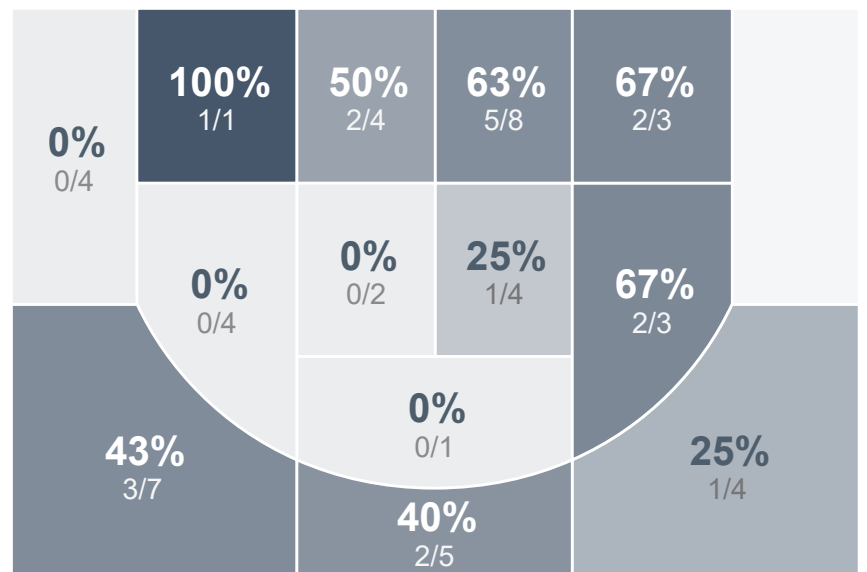

Dickinson High School