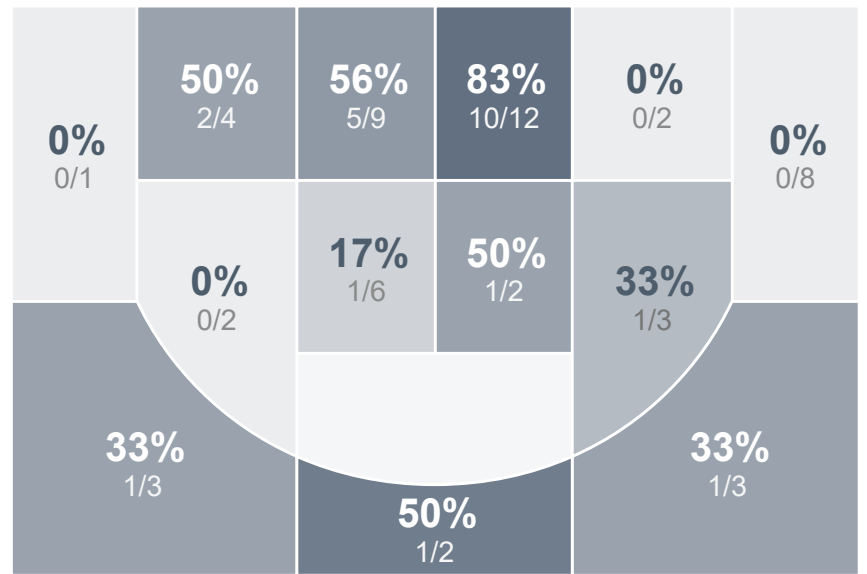

Girls Varsity Basketball