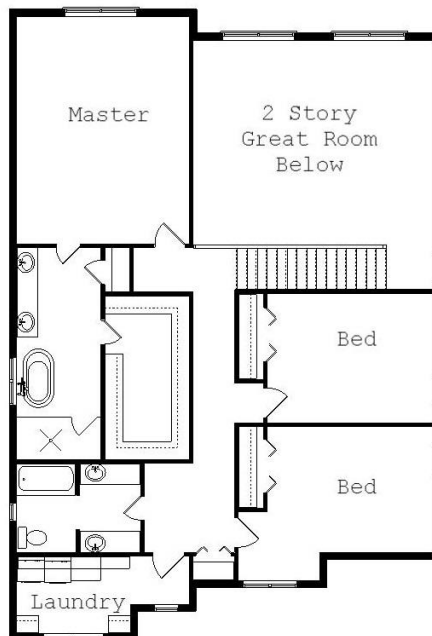

Your Land Your Style Your Home Your Way

Design + Build = Your Best Value

In Town 5027 FE  
2675 Sq.Ft.

Copyright © 2018 Kraus Design  
All Rights Reserved

The **Kraus** Company  
DESIGN BUILD

248-972-5549

Setting the New Standard