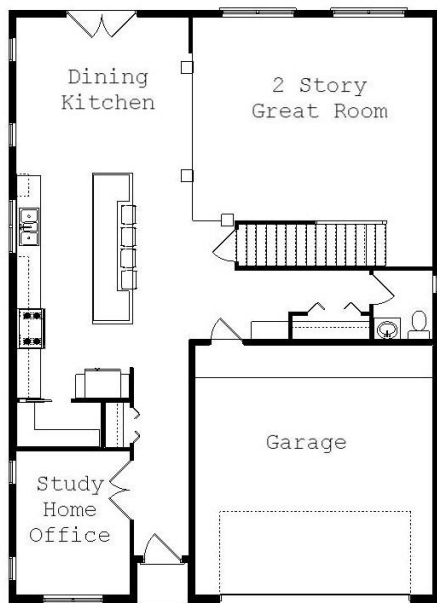

Your Land Your Style Your Home Your Way

Design + Build = Your Best Value

In Town 5027 FE  
2675 Sq.Ft.

Copyright © 2018 Kraus Design  
All Rights Reserved

The **Kraus** Company  
DESIGN BUILD

248-972-5549

Setting the New Standard