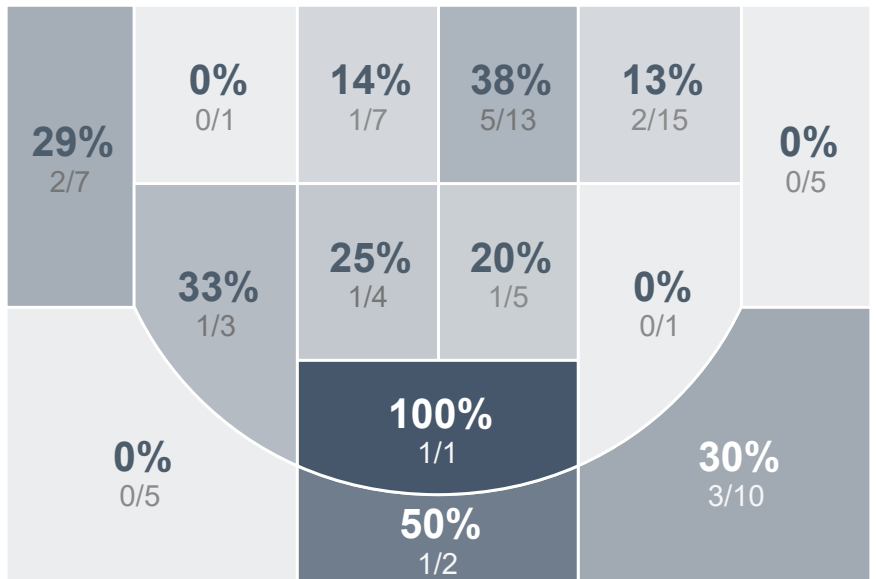

Bismarck High School