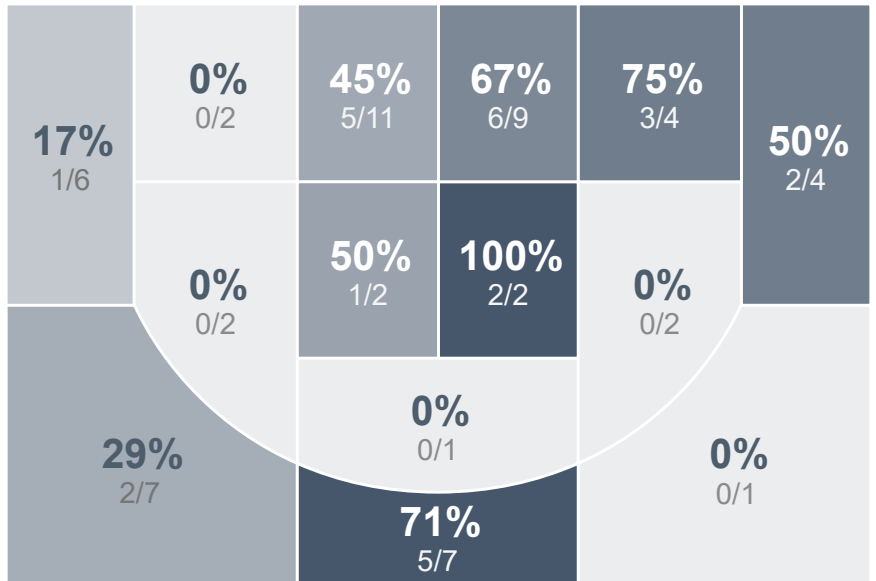

Girls Varsity Basketball