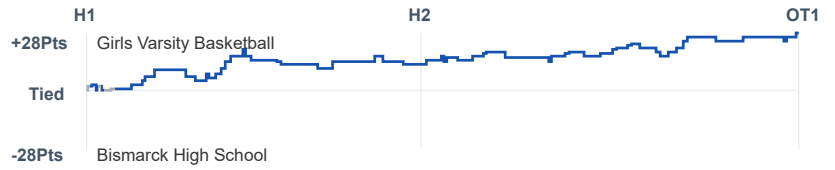

Box Score Report

JHS @ Bismarck - Dec 13, 2019 - W 74-46

Period Stats

Team	1	2	Final
JHS	38	36	74
BHS	25	21	46

Run Graph

Team Stats

	JHS	BHS
Field Goal %	45.0%	22.8%
Effective Field Goal %	53.3%	26.6%
2FG Made/Attempted	17/35	12/50
2FG%	48.6%	24.0%
3FG Made/Attempted	10/25	6/29
3FG%	40.0%	20.7%
FT Made/Attempted	10/12	4/11
Free Throw Percentage	83.3%	36.4%
Points Per Possession	1.00	0.62
Transition Points	15	8
Points Off Turnovers	16	5
Second Chance Points	6	14
Points in the Paint	28	16
Offensive Rebounds	7	25
Defense Rebounds	36	26
Assists	23	7
Deflections	9	6
Steals	10	10
Blocks	6	0
Turnovers	15	15
Personal Fouls	12	12
Charges Taken	0	0

Girls Varsity Basketball

Bismarck High School

Girls Varsity Basketball's Player Stats

Name	Pts	FG	3FG	FT	+/-	MINS	OREB	DREB	AST	DEFL	STL	BLK	TO	FOUL	CHG
#2 Kameron Selvig	17	6/13	5/7	0/0	+ 17	27	1	7	2	1	2	0	5	2	0
#4 Jessa Anderson	3	1/8	0/3	1/2	+ 27	27	2	1	6	0	1	1	1	0	0
#5 Jordan Finck	9	3/7	3/7	0/0	+ 9	20	0	3	2	1	0	0	3	2	0
#11 Kaylee Panchot	0	0/2	0/2	0/0	+ 10	10	0	2	1	2	0	0	1	1	0
#12 Katie Trumbauer	2	1/1	0/0	0/0	+ 2	2	0	0	1	0	0	0	0	0	0
#15 Katherine Horgan	3	1/2	0/0	1/2	+ 21	21	1	4	2	1	1	0	0	4	0
#22 Grace Hegerle	25	8/12	1/1	8/8	+ 21	25	1	6	1	2	2	4	0	2	0
#23 Ella Falk	11	5/10	1/5	0/0	+ 24	30	0	8	5	0	2	1	4	0	0
#30 Jessica Walter	2	1/2	0/0	0/0	+ 5	17	1	4	2	2	1	0	0	1	0
#32 Katie Falk	2	1/2	0/0	0/0	+ 2	3	1	0	1	0	1	0	0	0	0
#33 Izzy Backstrom	0	0/1	0/0	0/0	+ 2	2	0	0	0	0	0	0	0	0	0