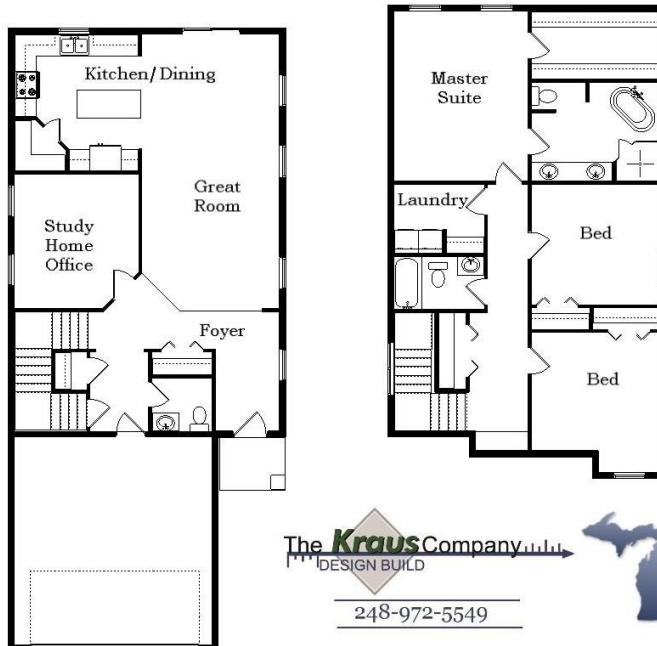

Your Land Your Style Your Home Your Way  
Design + Build = Your Best Value

[www.krausbuild.com](http://www.krausbuild.com)

In Town 4009 II FE  
2075 Sq.Ft.

40'+ x 120'+ Lot

Copyright © 2018 Kraus Design  
All Rights Reserved

The **Kraus** Company  
DESIGN BUILD  
248-972-5549

Setting the New Standard

Your Land Your Style Your Home Your Way  
Design + Build = Your Best Value

In Town 4009 I FE  
1950 Sq.Ft.

40' x 120' Lot

Copyright © 2018 Kraus Design  
All Rights Reserved

The **Kraus** Company  
DESIGN BUILD

248-972-5549

Setting the New Standard