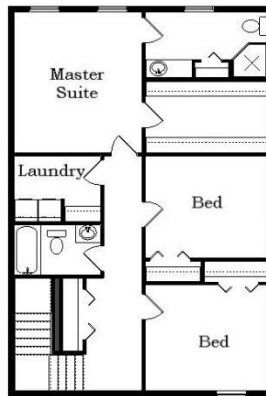

Your Land Your Style Your Home Your Way  
Design + Build = Your Best Value

[www.krausbuild.com](http://www.krausbuild.com)

In Town 4009 II FE  
2075 Sq.Ft.

40'+ x 120'+ Lot

Copyright © 2018 Kraus Design  
All Rights Reserved

The **Kraus** Company  
DESIGN BUILD  
248-972-5549

Setting the New Standard

Your Land Your Style Your Home Your Way  
Design + Build = Your Best Value

In Town 4009 I FE  
1950 Sq.Ft.

40' x 120' Lot

Copyright © 2018 Kraus Design  
All Rights Reserved