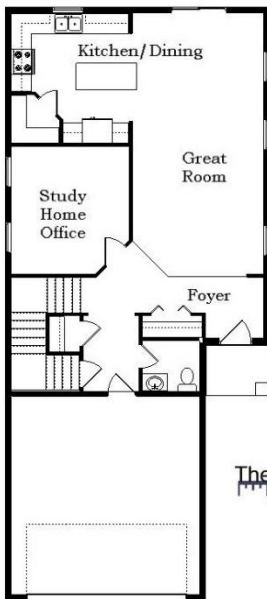

Your Land Your Style Your Home Your Way  
Design + Build = Your Best Value

[www.krausbuild.com](http://www.krausbuild.com)

In Town 4009 II FE  
2075 Sq.Ft.

40'+ x 120'+ Lot

Copyright © 2018 Kraus Design  
All Rights Reserved

The **Kraus** Company  
DESIGN BUILD  
248-972-5549

Setting the New Standard

Your Land Your Style Your Home Your Way  
Design + Build = Your Best Value

In Town 4009 I FE  
1950 Sq.Ft.

40' x 120' Lot

Copyright © 2018 Kraus Design  
All Rights Reserved