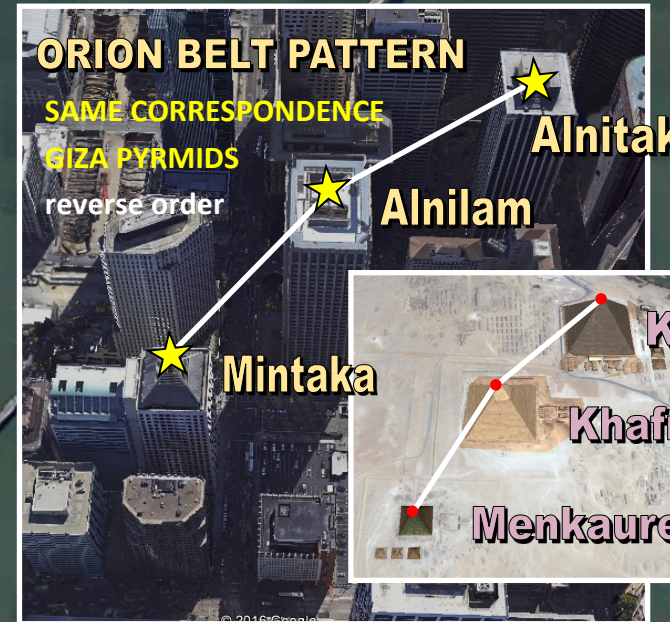

SAN FRANCISCO PLEIADES STAR MAP I

The illustration suggests that the core area of the San Francisco, California incorporates the Cydonia, Mars pyramid motif. The 3 main structures are the Face of Mars, the giant Pentagon Pyramid and the Pleiadian Pyramid City. The Face of Mars corresponds to the AT&T Stadium. The Pleiades City corresponds to the Financial District. The Pentagon Pyramid corresponds to the area of the City Hall area. The entire motif does appear to follow the city grid ley-lines of Market Street and the Freeway 80 that leads to the Bay Bridge. The Pleiades pattern is construed by several prominent towers, many the Trans-America Tower. This tower corresponds to the star Celaena. The star Taygete corresponds to the Bank of America tower. There are also 2 towers that corresponds to the stars Atlas and Pleione.

PYRAMID CITY

FINANCIAL CENTER

~90° rotation

CITY HALL D&M PYRAMID

Google earth

© Composition & Some Graphics by
LUIS B. VEGA
vegapost@hotmail.com
www.PostScript.org
FOR ILLUSTRATION PURPOSES ONLY

SOME SOURCES
GoogleEarth.com
Wikipedia.com