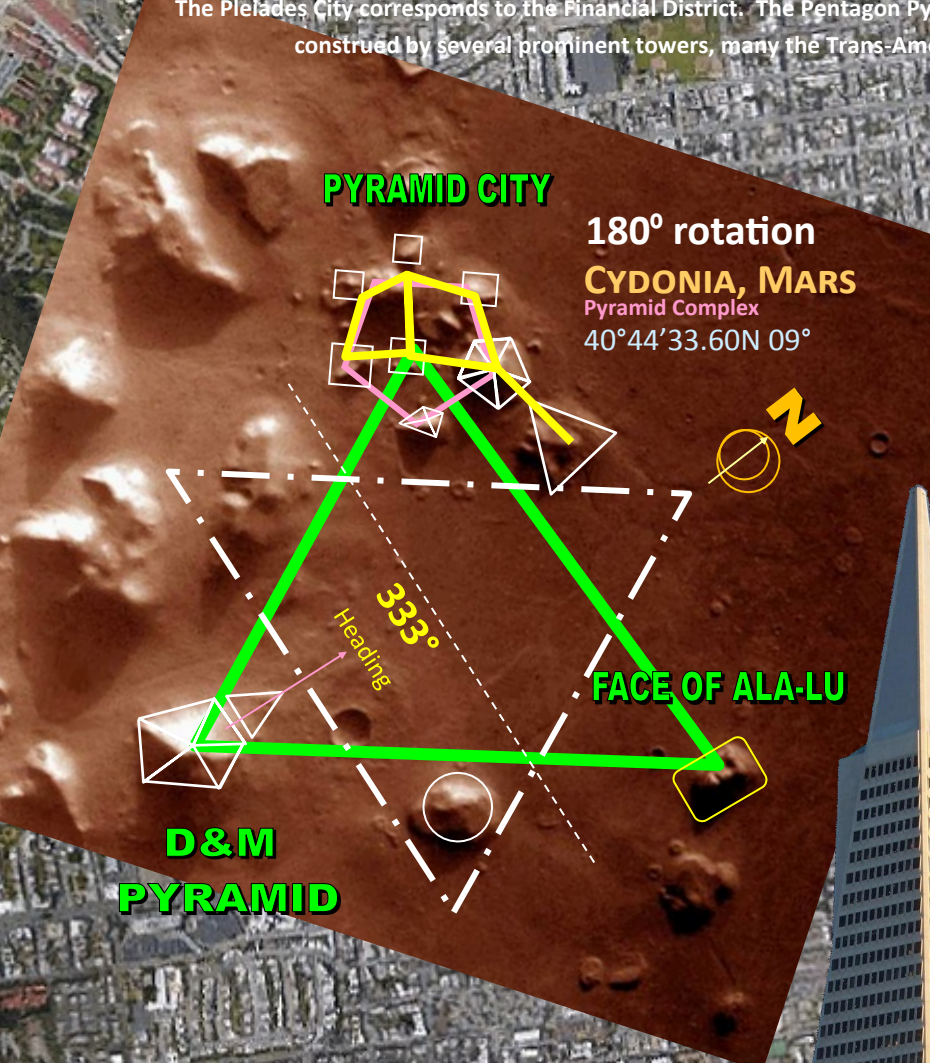

SAN FRANCISCO PLEIADES STAR MAP I

The illustration suggests that the core area of the San Francisco, California incorporates the Cydonia, Mars pyramid motif. The 3 main structures are the Face of Mars, the giant Pentagon Pyramid and the Pleiadian Pyramid City. The Face of Mars corresponds to the AT&T Stadium. The Pleiades City corresponds to the Financial District. The Pentagon Pyramid corresponds to the area of the City Hall area. The entire motif does appear to follow the city grid ley-lines of Market Street and the Freeway 80 that leads to the Bay Bridge. The Pleiades pattern is construed by several prominent towers, many the Trans-America Tower. This tower corresponds to the star Celaena. The star Taygete corresponds to the Bank of America tower. There are also 2 towers that corresponds to the stars Atlas and Pleione.

PYRAMID CITY

FINANCIAL CENTER

~90° rotation

CITY HALL D&M PYRAMID

Google earth

© Composition & Some Graphics by
LUIS B. VEGA
vegapost@hotmail.com
www.PostScript.org
FOR ILLUSTRATION PURPOSES ONLY

SOME SOURCES
GoogleEarth.com
Wikipedia.com