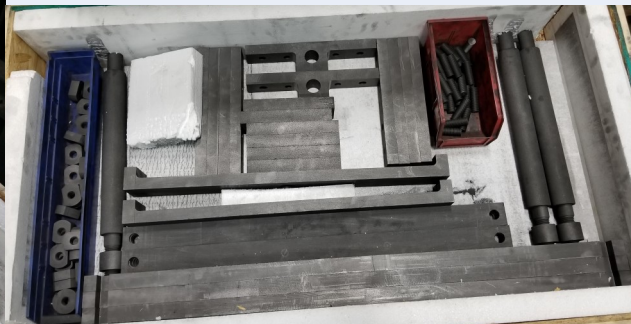

MERCER TECHNOLOGIES, INC.

IN-HOUSE MACHINE SHOP

Dedicated to keeping your Vacuum Furnaces running seamlessly

Graphite Components Available

including but not limited to:

- *Heating Elements*
- *Element Support Posts*
- *Hearth Support Posts*
 - *Hearth Rails*
 - *PFT Connectors*
- *Element Support Nuts*
- *Element Support Washers*
 - *Insulation Pins*
 - *Insulation Nuts*
- *Gas Cooling Nozzles*

Molybdenum Components Available

including but not limited to:

- *All thread Studs*
 - *Hex Nuts*
- *Heating Elements*
 - *Splice Plates*
- *Hearth Support Posts*
 - *Hearth Rails*
- *PFT Connectors*
- *Insulation Pins*
- *Insulation Nuts*
- *Gas Cooling Nozzles*