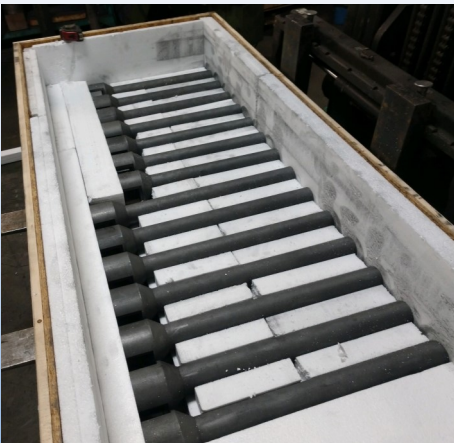

MERCER TECHNOLOGIES, INC.

IN-HOUSE MACHINE SHOP

Dedicated to keeping your Vacuum Furnaces running seamlessly

Graphite Components Available

including but not limited to:

- *Heating Elements*
- *Element Support Posts*
- *Hearth Support Posts*
 - *Hearth Rails*
 - *PFT Connectors*
- *Element Support Nuts*
- *Element Support Washers*
 - *Insulation Pins*
 - *Insulation Nuts*
- *Gas Cooling Nozzles*

Molybdenum Components Available

including but not limited to:

- *All thread Studs*
 - *Hex Nuts*
- *Heating Elements*
 - *Splice Plates*
- *Hearth Support Posts*
 - *Hearth Rails*
- *PFT Connectors*
- *Insulation Pins*
- *Insulation Nuts*
- *Gas Cooling Nozzles*