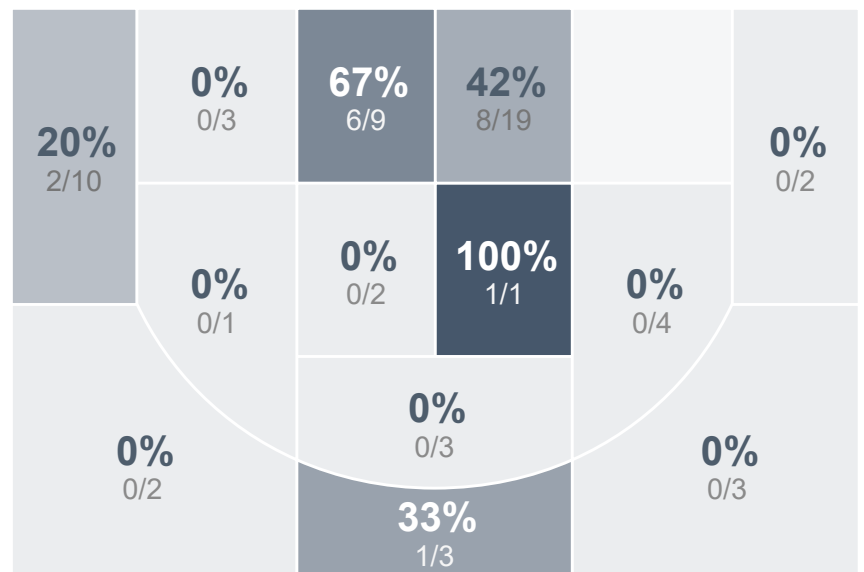

Minot High School