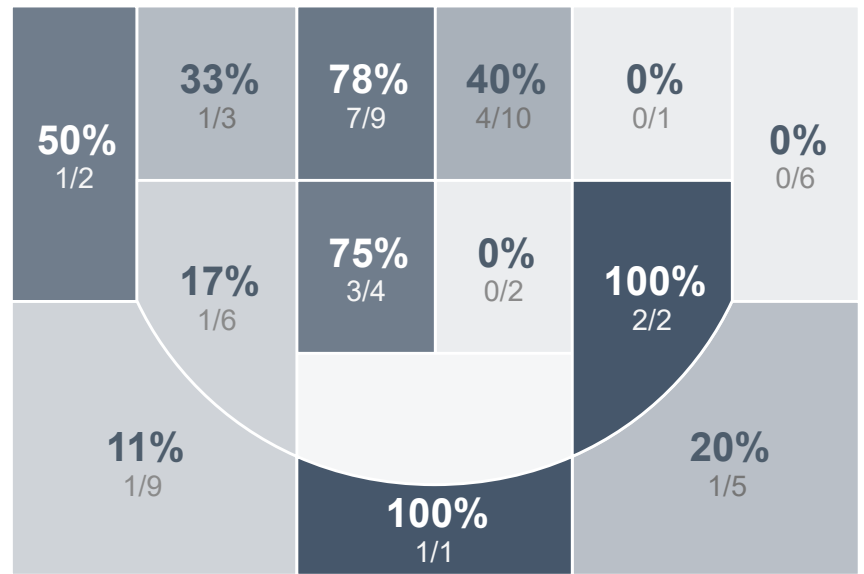

Watford City Girls Basketball