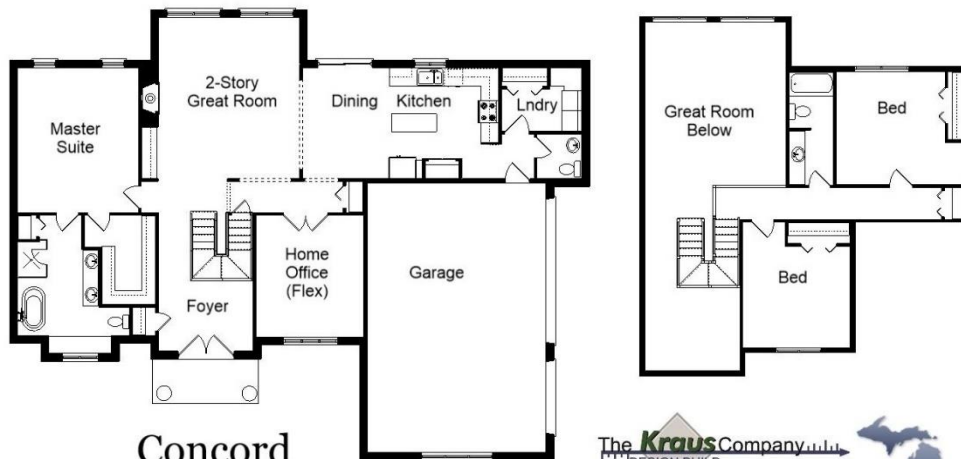

Your Land Your Style Your Home Your Way
Design + Build = Your Best Value

Concord
2250 Sq.Ft.

Copyright © 2020 Kraus Design Build
All Rights Reserved

The **Kraus** Company, LLC
DESIGN BUILD

248-972-5549

Setting the New Standard

Your Land Your Style Your Home Your Way

Design + Build = Your Best Value

Concord
2250 Sq.Ft.

Copyright © 2020 Kraus Design Build
All Rights Reserved

Setting the New Standard

Your Land Your Style Your Home Your Way
Design + Build = Your Best Value

The Concord
2300 Sq. Ft.

Copyright © 2015 Kraus Design Build
All Rights Reserved

We welcome your
changes to all
of our plans

The **Kraus** Company
DESIGN BUILD

248-972-5549

Setting the New Standard