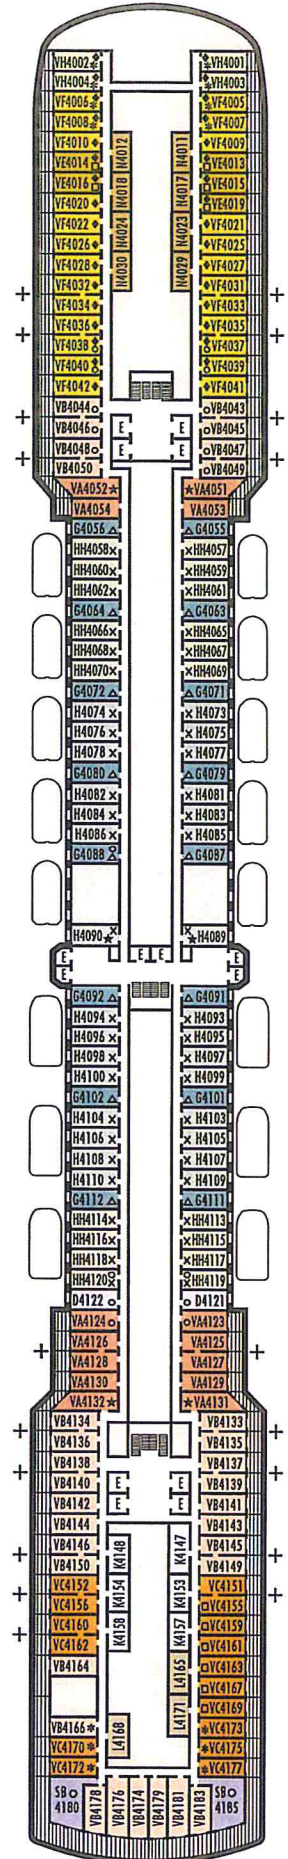

ACCESSIBILITY STATEROOM SYMBOL LEGEND

- ♿ Suites SC6175 & SC6164 are fully accessible, bathtub and roll-in shower. Suite SS6108 and staterooms I-8037, VB6004, VB6003, D1100, C1082, C1081, J1074, K1012 & K1011 are fully accessible, roll-in shower only.
- ▼ Suites SY8068, SY5002 & SY5001 are fully accessible with single side approach to the bed, bathtub and roll-in shower
- ★ Staterooms VA8032, VA8031, VA6049, VA5140, VA5137, VA5054, VA5051, VA4132, VA4131, H4090, H4089, VA4052 & VA4051 are ambulatory accessible, roll-in shower only

VERANDAH STATEROOMS

VA VB VC VE VF VH

Verandah: 2 lower beds convertible to 1 queen-size bed, bathtub & shower, sitting area, private verandah, floor-to-ceiling windows.
Approximately 212–359 sq. ft. including verandah.

OCEAN-VIEW STATEROOMS

D

Large: 2 lower beds convertible to 1 queen-size bed, bathtub & shower.
Approximately 174–180 sq. ft.

G H HH

Large: 2 lower beds convertible to 1 queen-size bed, bathtub & shower. All G-category staterooms have partial sea views. All H- & HH-category staterooms have fully obstructed views.
Approximately 174–180 sq. ft.

INTERIOR STATEROOMS

K

Large or Standard: 2 lower beds convertible to 1 queen-size bed, shower.
Approximately 151–233 sq. ft.

L N

Standard: 2 lower beds convertible to 1 queen-size bed, shower.
Approximately 151–233 sq. ft.