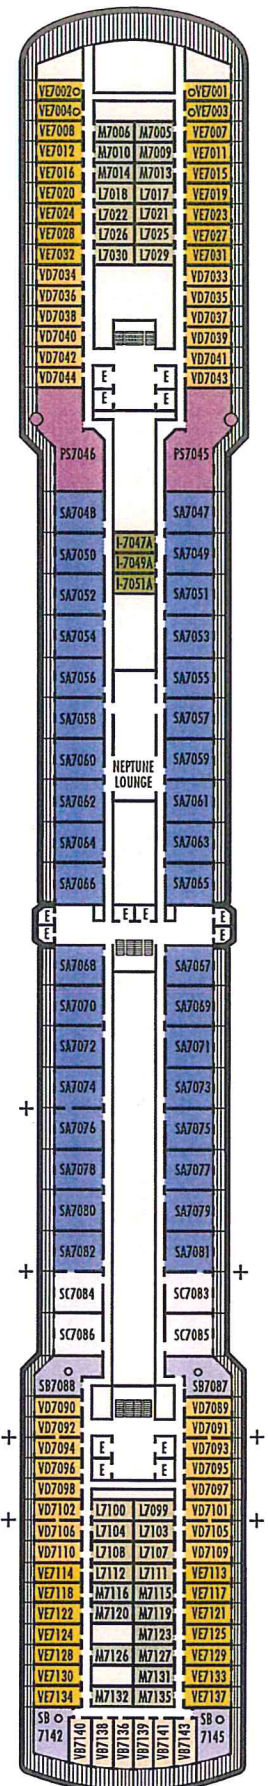

For more information regarding accessibility features on our ships please visit the [Accessible Cruising](#) section of our website.

VERANDAH SUITES

PS

Pinnacle Suites: Bedroom with 1 king-size bed, oversize whirlpool bath & shower & additional shower stall, living room, dining room, dressing room, private verandah with whirlpool, pantry, 1 sofa bed for 2 persons, microwave, refrigerator, guest toilet, private stereo system, floor-to-ceiling windows.

Approximately 1,150 sq. ft. including verandah.

SA SB SC

Neptune Suites: 2 lower beds convertible to 1 king-size bed, bathroom with dual sink vanity, full-size whirlpool bath & shower & additional shower stall, large sitting area, dressing room, private verandah, 1 sofa bed for 2 persons, floor-to-ceiling windows.

Approximately 500–712 sq. ft. including verandah.

VERANDAH STATEROOMS

VB VD VE

Verandah: 2 lower beds convertible to 1 queen-size bed, bathtub & shower, sitting area, private verandah, floor-to-ceiling windows.

Approximately 212–359 sq. ft. including verandah.

INTERIOR STATEROOMS

I

Large or Standard: 2 lower beds convertible to 1 queen-size bed, shower.

Approximately 151–233 sq. ft.

L M

Standard: 2 lower beds convertible to 1 queen-size bed, shower.

Approximately 151–233 sq. ft.

Rotterdam Deck