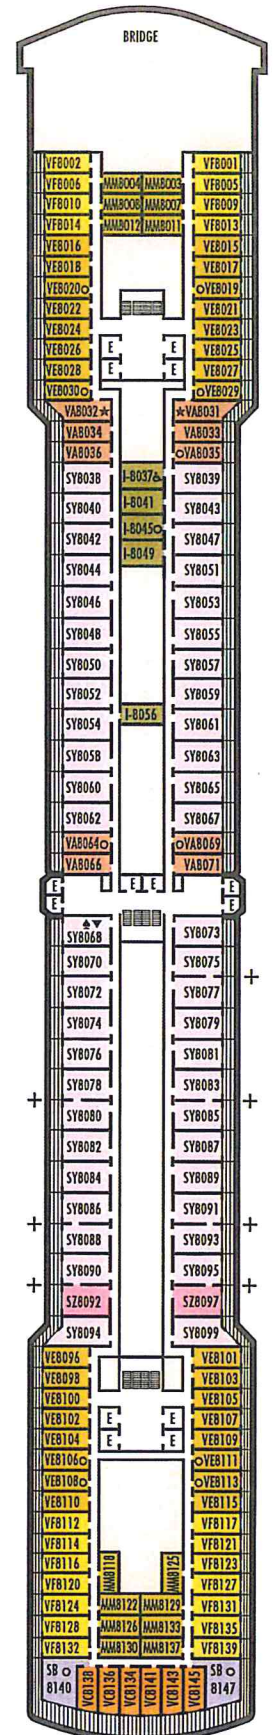

For more information regarding accessibility features on our ships please visit the [Accessible Cruising](#) section of our website.

VERANDAH SUITES

SB

Neptune Suites: 2 lower beds convertible to 1 king-size bed, bathroom with dual sink vanity, full-size whirlpool bath & shower & additional shower stall, large sitting area, dressing room, private verandah, 1 sofa bed for 2 persons, floor-to-ceiling windows. Approximately 500–712 sq. ft. including verandah.

SY SZ

Signature Suites: 2 lower beds convertible to 1 queen-size bed, bathroom with dual sink vanity, full-size whirlpool bath & shower & additional shower stall, large sitting area, private verandah, 1 sofa bed for 1 person, floor-to-ceiling windows. Approximately 372–384 sq. ft. including verandah.

VERANDAH STATEROOMS

VA VC VE VF

Verandah: 2 lower beds convertible to 1 queen-size bed, bathtub & shower, sitting area, private verandah, floor-to-ceiling windows. Approximately 212–359 sq. ft. including verandah.

INTERIOR STATEROOMS

I MM

Large or Standard: 2 lower beds convertible to 1 queen-size bed, shower. Approximately 151–233 sq. ft.

Navigation Deck