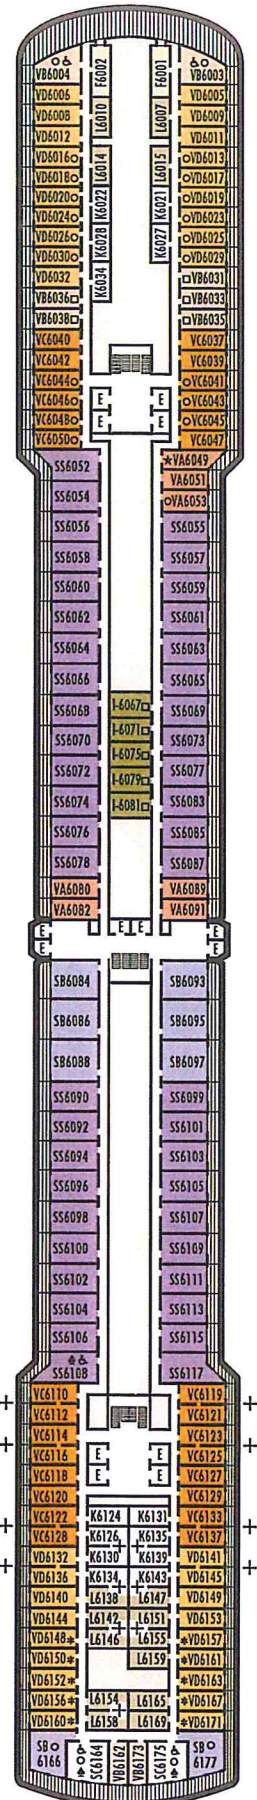

For more information regarding accessibility features on our ships please visit the [Accessible Cruising](#) section of our website.

VERANDAH SUITES

SB SC

Neptune Suites: 2 lower beds convertible to 1 king-size bed, bathroom with dual sink vanity, full-size whirlpool bath & shower & additional shower stall, large sitting area, dressing room, private verandah, 1 sofa bed for 2 persons, floor-to-ceiling windows. Approximately 500–712 sq. ft. including verandah.

SS

Signature Suites: 2 lower beds convertible to 1 queen-size bed, bathroom with dual sink vanity, full-size whirlpool bath & shower & additional shower stall, large sitting area, private verandah, 1 sofa bed for 1 person, floor-to-ceiling windows. Approximately 372–384 sq. ft. including verandah.

VERANDAH STATEROOMS

VA VB VC VD

Verandah: 2 lower beds convertible to 1 queen-size bed, bathtub & shower, sitting area, private verandah, floor-to-ceiling windows. Approximately 213–359 sq. ft. including verandah.

OCEAN-VIEW STATEROOMS

F

Large: 2 lower beds convertible to 1 queen-size bed, bathtub & shower. Approximately 174–180 sq. ft.

INTERIOR STATEROOMS

I K

Large or Standard: 2 lower beds convertible to 1 queen-size bed, shower. Approximately 151–233 sq. ft.

L

Standard: 2 lower beds convertible to 1 queen-size bed, shower. Approximately 151–233 sq. ft.