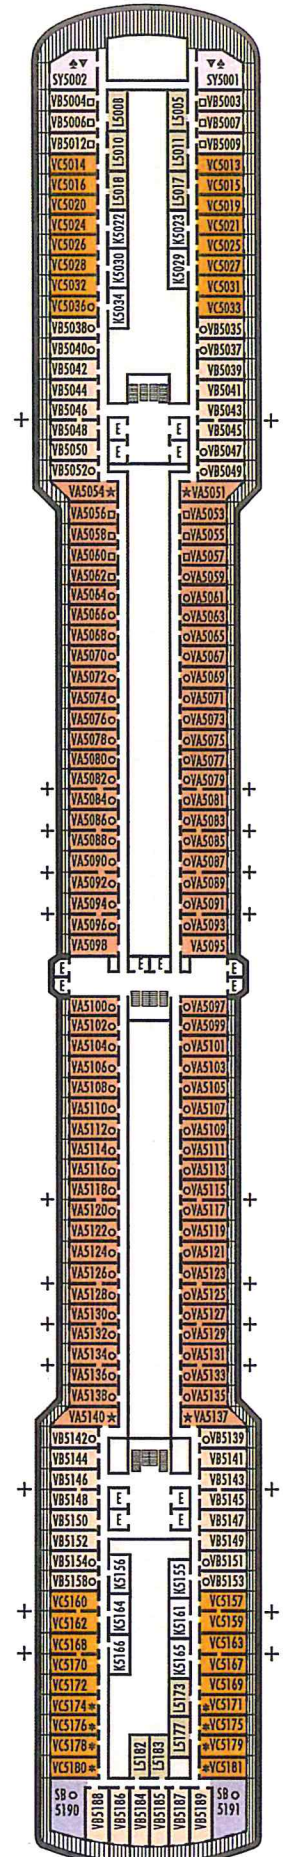

ACCESSIBILITY STATEROOM SYMBOL LEGEND

- ♿ Suites SC6175 & SC6164 are fully accessible, bathtub and roll-in shower. Suite SS6108 and staterooms I-8037, VB6004, VB6003, D1100, C1082, C1081, J1074, K1012 & K1011 are fully accessible, roll-in shower only.
- ▼ Suites SY8068, SY5002 & SY5001 are fully accessible with single side approach to the bed, bathtub and roll-in shower
- ★ Staterooms VA8032, VA8031, VA6049, VA5140, VA5137, VA5054, VA5051, VA4132, VA4131, H4090, H4089, VA4052 & VA4051 are ambulatory accessible, roll-in shower only

INTERIOR STATEROOMS

K

Large or Standard: 2 lower beds convertible to 1 queen-size bed, shower.
Approximately 151–233 sq. ft.

L N

Standard: 2 lower beds convertible to 1 queen-size bed, shower.
Approximately 151–233 sq. ft.

VERANDAH STATEROOMS

VA VB VC

Verandah: 2 lower beds convertible to 1 queen-size bed, bathtub & shower, sitting area, private verandah, floor-to-ceiling windows. Approximately 212–359 sq. ft. including verandah.

INTERIOR STATEROOMS

K

Large or Standard: 2 lower beds convertible to 1 queen-size bed, shower. Approximately 151–233 sq. ft.

L

Standard: 2 lower beds convertible to 1 queen-size bed, shower. Approximately 151–233 sq. ft.