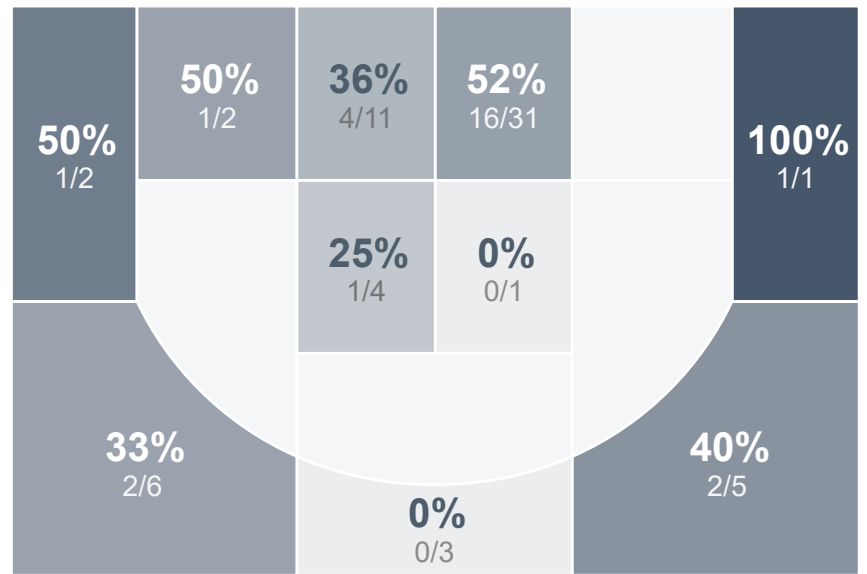

Girls' Varsity Basketball - New