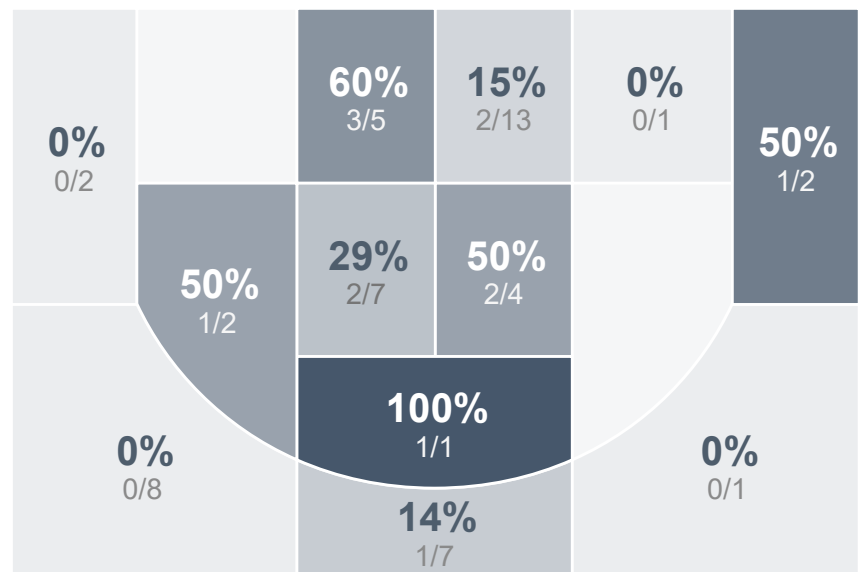

Watford City High School