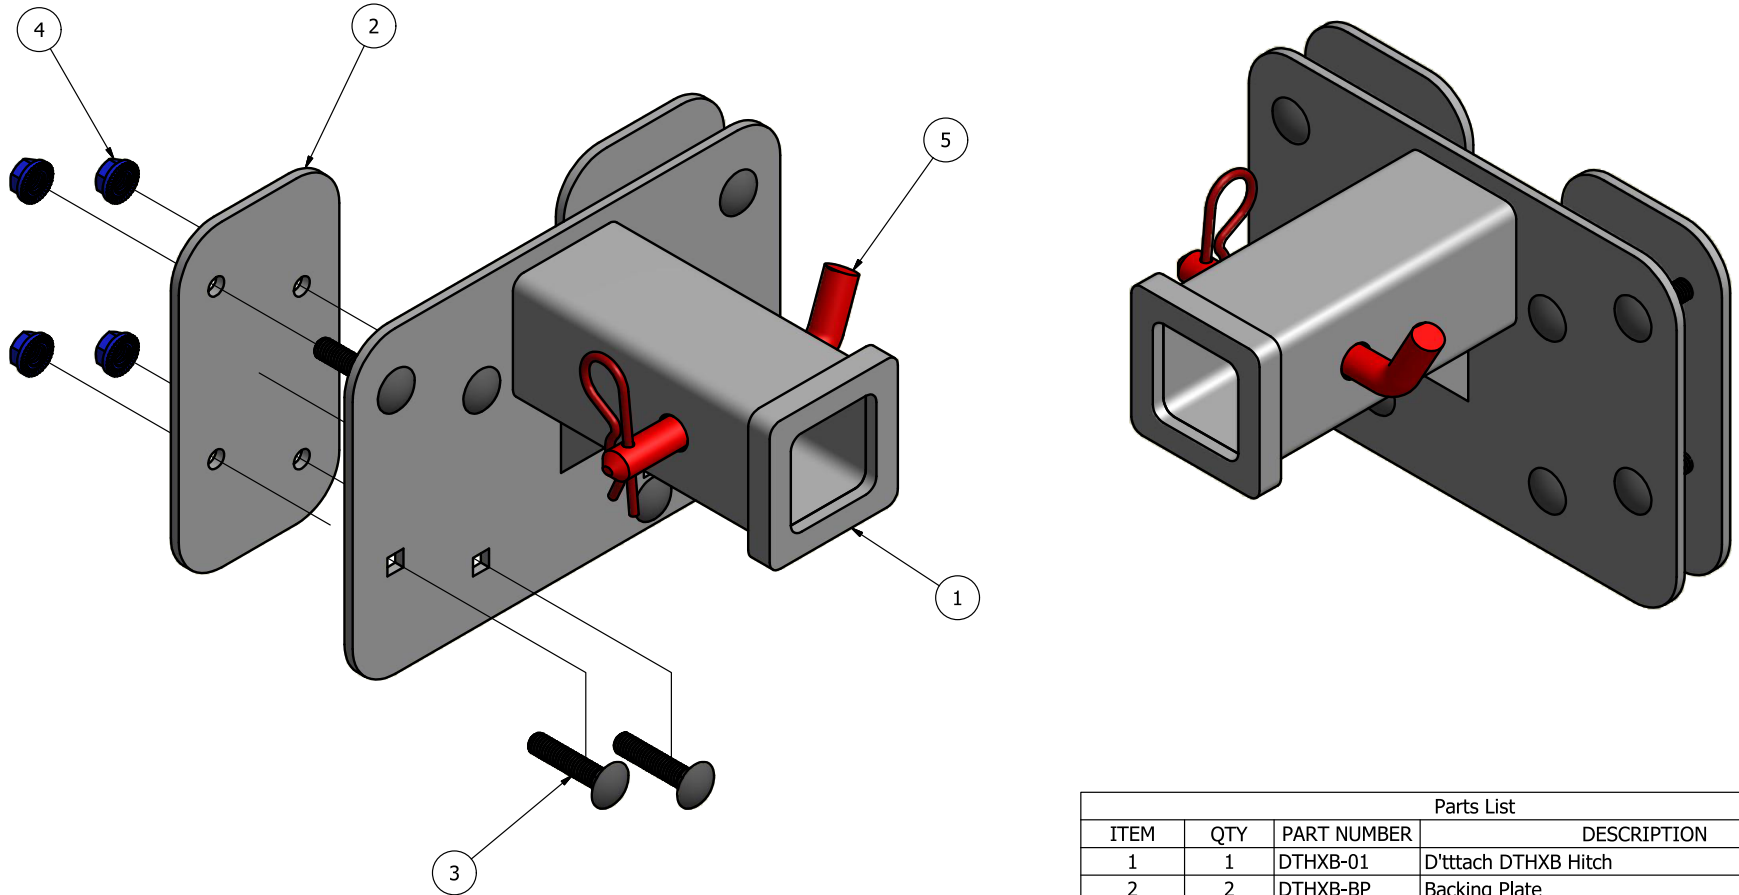

# X3 Hurricane Blower Hitch

**Part Number: DTHXB** (For Hurricane X3, Billy Goat X3000 & Ferris FB2000 Blower)

REVISION HISTORY	
REV	DATE
5	10/07/2019

Parts List				
ITEM	QTY	PART NUMBER	DESCRIPTION	
1	1	DTHXB-01	D'ttach DTHXB Hitch	
2	2	DTHXB-BP	Backing Plate	
3	8	69713125	3/8-16 X 1.25" LG Square Neck Carriage Bolt	
4	8	69730014	3/8-16 Flanged Nut	
5	1	DT58HP	5/8 Hitch Pin w/ Cotter Pin	