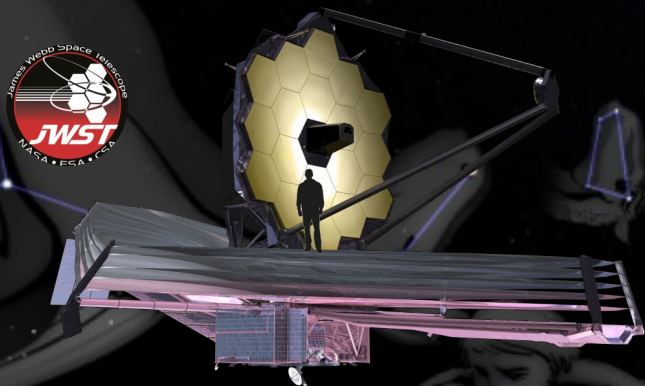

# REVELATION 12 SIGN - RHO OPHIUCHI NURSERY

JAMES WEBB SPACE TELESCOPE 1 YEAR ANNIVERSARY IMAGE

## WAR OF THE SEEDS - A BIRTHING TO COME

THE 1ST PROPHECY - GENESIS 3:15

JAMES WEBB SPACE TELESCOPE

Pareidolia Effect

RHO OPHIUCHI STAR NURSERY  
Prophetic 'Echoes of the Revelation 12 Sign'

© Composition and Some Graphics by  
**LUIS B. VEGA**  
vegapost@hotmail.com  
www.PostScripts.org  
FOR ILLUSTRATION PURPOSES ONLY