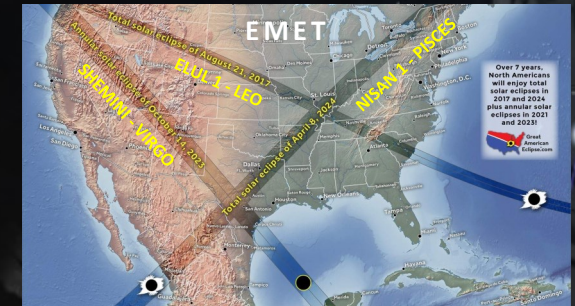

GREAT AMERICAN PISCES ECLIPSE

MIDDAY IN THE HEARTLAND OF THE USA LOOKING SOUTH IN THE MONTH OF NISAN 1, 5784 OR APRIL 8-9, 2024

OBSERVATION

From Revelation 12 Sign of September 23, 2017 to New Moon Total Solar Eclipse (Great American), April 8, 2024

Nisan 1 = New Moon April 8, 2024
Nisan 2 = Sliver of Moon April 9, 2024

Saturn

Mars

PROTO-HEBREW LETTER
Alef-Beginning

PROTO-HEBREW LETTER
Mem-Middle

PROTO-HEBREW LETTER
Tav-End

X = 'Truth'

PISCES MENORAH PATTERN