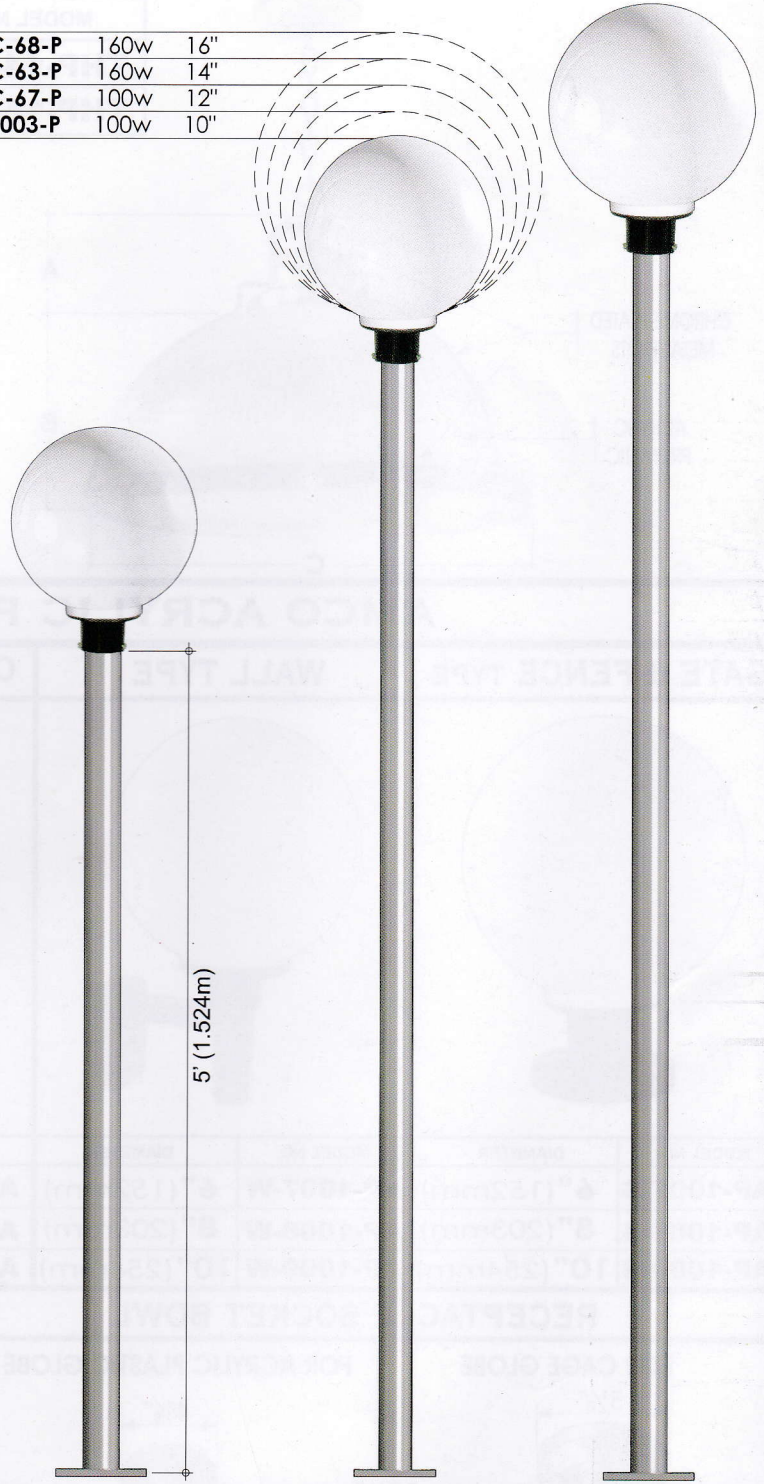

AMCO ACRYLIC AMGLOBE POST TYPE

Max. Wattage

C-59	250w	24"
C-60	250w	21"
C-62	160w	18"
C-68	160w	16"

C-68-P	160w	16"
C-63-P	160w	14"
C-67-P	100w	12"
1003-P	100w	10"

AMGLOBE LANTERN W/ STRAIGHT POST

MODEL NO.	GLOBE DIAMETER
C - 59	24" (609.6mm)
C - 60	21" (533.4mm)
C - 62	18" (457.2mm)
C - 68	16" (406.4mm)
C - 63	14" (355.6mm)

MODEL NO.	DIAMETER	POST SIZE
C - 68 - P	16" (406.4mm)	2" x 5 ft.
C - 63 - P	14" (355.6mm)	2" x 5 ft.
C - 67 - P	12" (304.8mm)	2" x 5 ft.
1003 - P	10" (254.0mm)	2" x 5 ft.