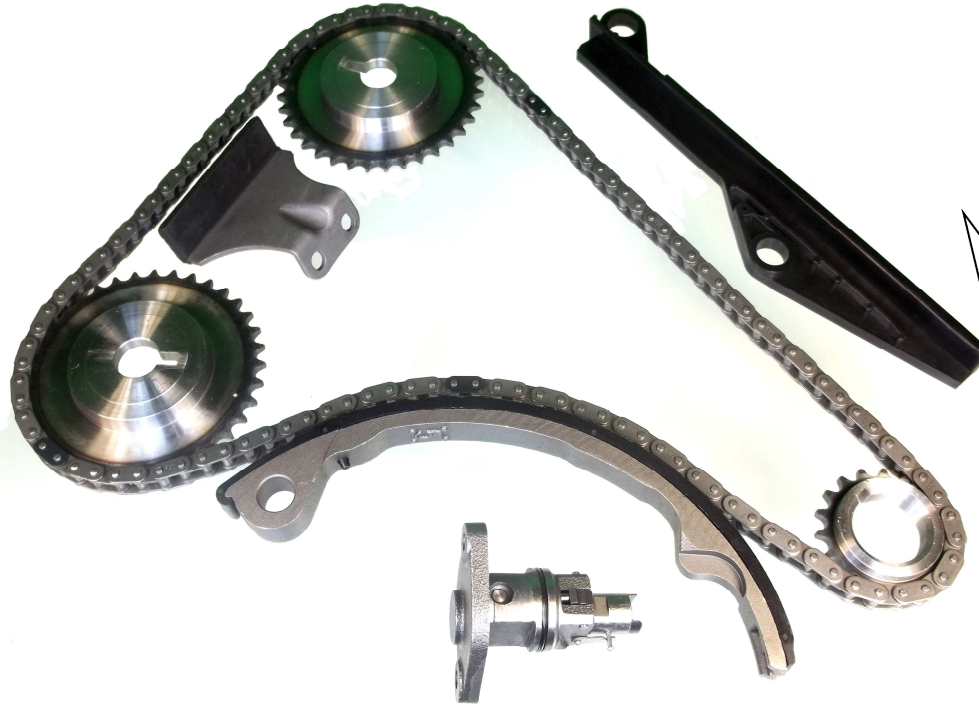

Bulletin: 0912-T001-TK-4628

**JDS TK-4628 IS IN STOCK!**

**97-02**

**JDS TK4628 Timing Kit is meant for the Infiniti G20 SR20DE, Nissan 200SX/NX, and the Sentra SR20DE L4 2.0L.**

- It comes with:**
- 1-Cam Left Side 36T**
  - 1- Cam Right Side 36T**
  - 1- Crank 18T**
  - 1-Chain 124L**
  - 1-Guide Right**
  - 1-Guide Left**
  - 1-Guide Upper**
  - 1--Tensioner**