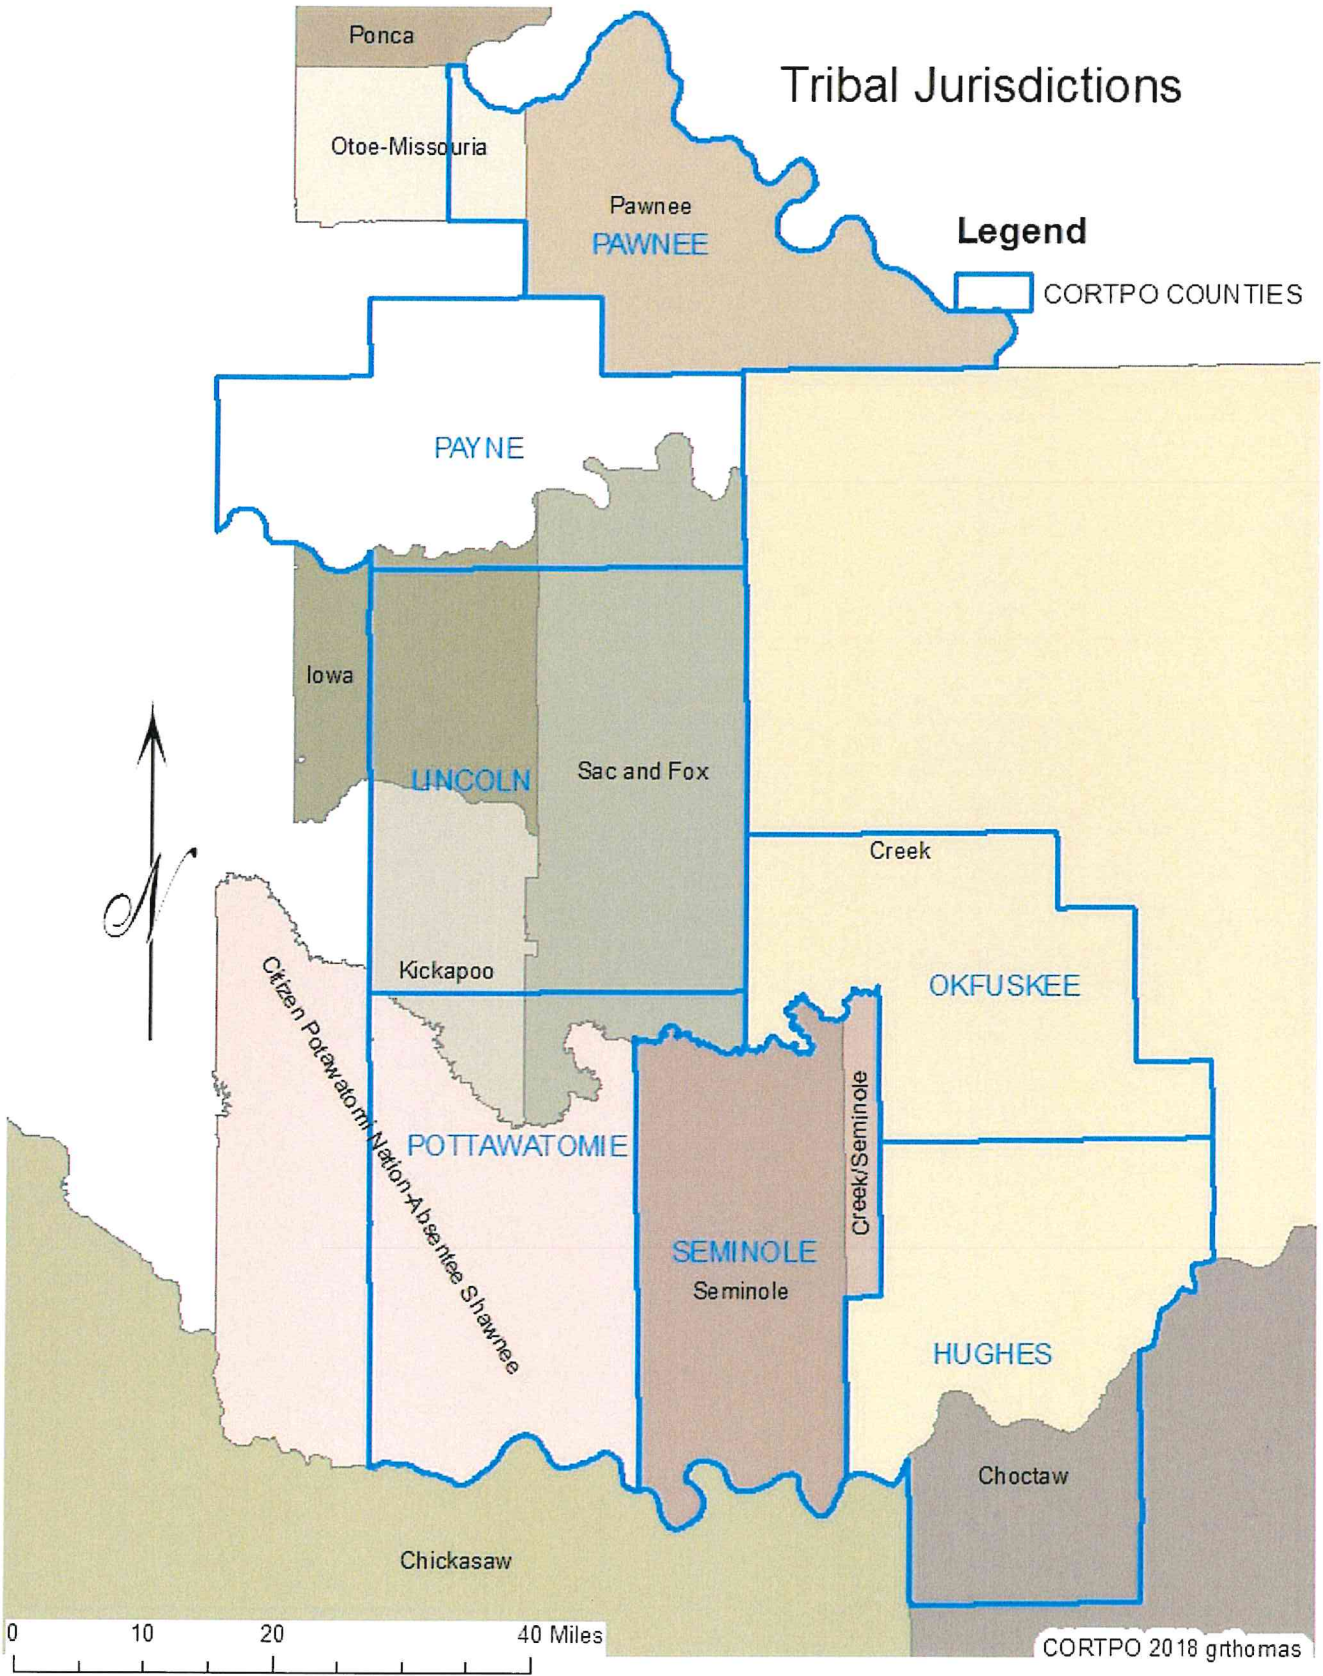

# Tribal Jurisdictions

## Legend

CORTPO COUNTIES

0 10 20 40 Miles

CORTPO 2018 gthomas