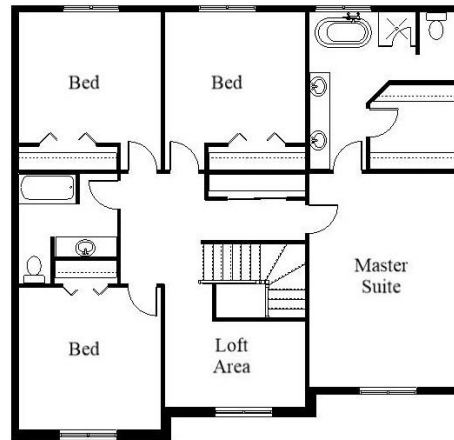

Your Land Your Style Your Home Your Way
Design + Build = Your Best Value

The **Kraus** Company
DESIGN BUILD

248-972-5549

Stanford I
2975 Sq.Ft.

Copyright © 2021 Kraus Design Build
All Rights Reserved

Setting the New Standard

Your Land Your Style Your Home Your Way

Design + Build = Your Best Value

The **Kraus** Company, LLC
DESIGN BUILD

248-972-5549

Stanford II
2975 Sq.Ft.

Copyright © 2021 Kraus Design Build
All Rights Reserved

Setting the New Standard

Your Land Your Style Your Home Your Way

Design + Build = Your Best Value

The **Kraus** Company
DESIGN BUILD

248-972-5549

Stanford III MG
2975 Sq.Ft.

Copyright © 2021 Kraus Design Build
All Rights Reserved