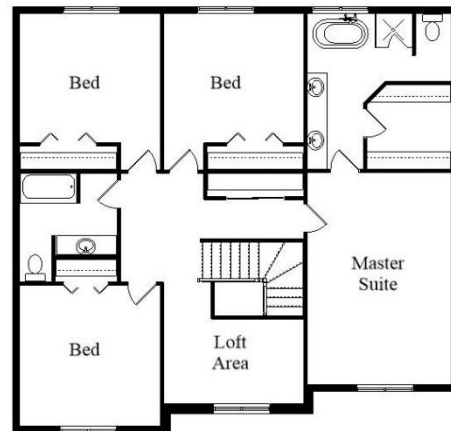

Your Land Your Style Your Home Your Way
Design + Build = Your Best Value

The **Kraus** Company
DESIGN BUILD

248-972-5549

Stanford I
2975 Sq.Ft.

Copyright © 2021 Kraus Design Build
All Rights Reserved

Setting the New Standard

Your Land Your Style Your Home Your Way

Design + Build = Your Best Value

The **Kraus** Company, LLC
DESIGN BUILD

248-972-5549

Stanford II
2975 Sq.Ft.

Copyright © 2021 Kraus Design Build
All Rights Reserved

Setting the New Standard

Your Land Your Style Your Home Your Way

Design + Build = Your Best Value

The **Kraus** Company
DESIGN BUILD

248-972-5549

Stanford III MG
2975 Sq.Ft.

Copyright © 2021 Kraus Design Build
All Rights Reserved