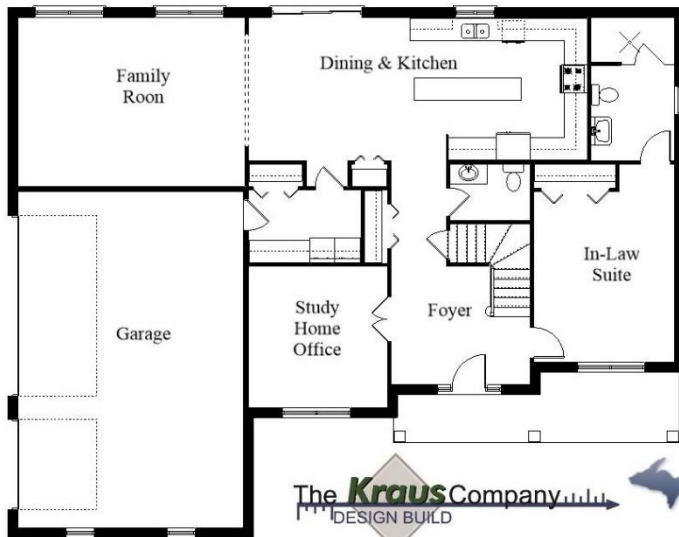

Your Land Your Style Your Home Your Way
Design + Build = Your Best Value

The **Kraus** Company
DESIGN BUILD

248-972-5549

Stanford I
2975 Sq.Ft.

Copyright © 2021 Kraus Design Build
All Rights Reserved

Setting the New Standard

Your Land Your Style Your Home Your Way

Design + Build = Your Best Value

The **Kraus** Company, LLC
DESIGN BUILD

248-972-5549

Stanford II
2975 Sq.Ft.

Copyright © 2021 Kraus Design Build
All Rights Reserved

Setting the New Standard

Your Land Your Style Your Home Your Way

Design + Build = Your Best Value

The **Kraus** Company
DESIGN BUILD

248-972-5549

Stanford III MG
2975 Sq.Ft.

Copyright © 2021 Kraus Design Build
All Rights Reserved