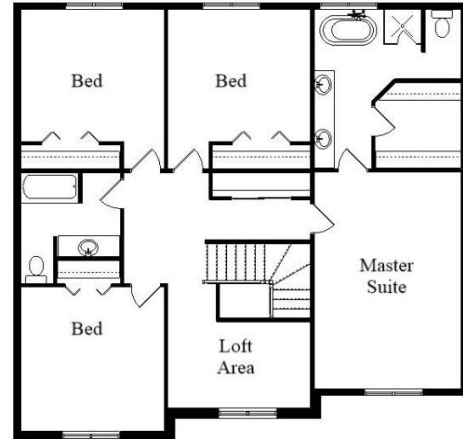

Your Land Your Style Your Home Your Way
Design + Build = Your Best Value

The **Kraus** Company
DESIGN BUILD

248-972-5549

Stanford I
2975 Sq.Ft.

Copyright © 2021 Kraus Design Build
All Rights Reserved

Setting the New Standard

Your Land Your Style Your Home Your Way

Design + Build = Your Best Value

The **Kraus** Company, LLC
DESIGN BUILD

248-972-5549

Stanford II
2975 Sq.Ft.

Copyright © 2021 Kraus Design Build
All Rights Reserved

Setting the New Standard

Your Land Your Style Your Home Your Way

Design + Build = Your Best Value

The **Kraus** Company
DESIGN BUILD

248-972-5549

Stanford III MG
2975 Sq.Ft.

Copyright © 2021 Kraus Design Build
All Rights Reserved