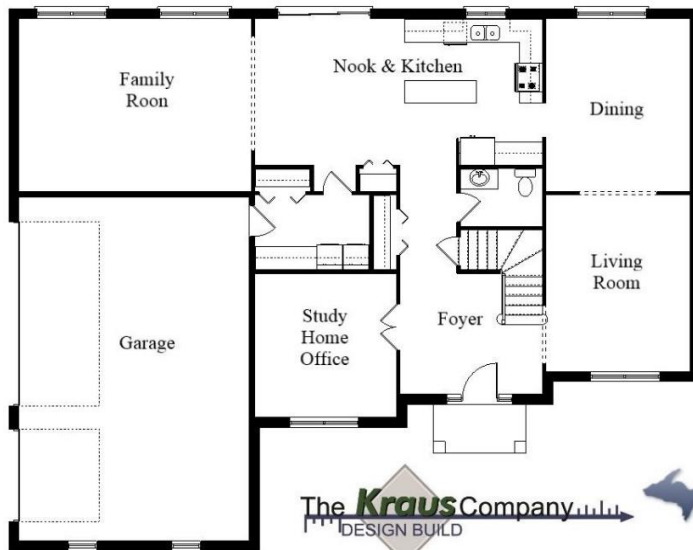

Your Land Your Style Your Home Your Way
Design + Build = Your Best Value

The **Kraus** Company
DESIGN BUILD

248-972-5549

Stanford I
2975 Sq.Ft.

Copyright © 2021 Kraus Design Build
All Rights Reserved

Setting the New Standard

Your Land Your Style Your Home Your Way

Design + Build = Your Best Value

The **Kraus** Company, LLC
DESIGN BUILD

248-972-5549

Stanford II
2975 Sq.Ft.

Copyright © 2021 Kraus Design Build
All Rights Reserved

Setting the New Standard

Your Land Your Style Your Home Your Way

Design + Build = Your Best Value

The **Kraus** Company
DESIGN BUILD

248-972-5549

Stanford III MG
2975 Sq.Ft.

Copyright © 2021 Kraus Design Build
All Rights Reserved