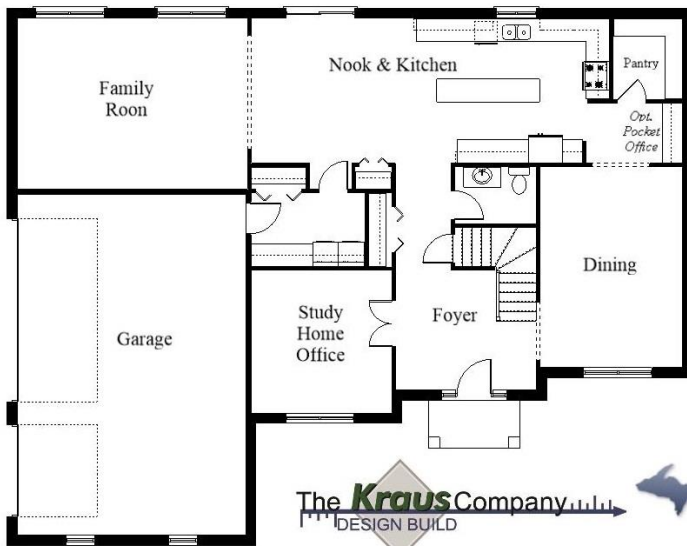

Your Land Your Style Your Home Your Way
Design + Build = Your Best Value

The **Kraus** Company
DESIGN BUILD

248-972-5549

Stanford I
2975 Sq.Ft.

Copyright © 2021 Kraus Design Build
All Rights Reserved

Setting the New Standard

Your Land Your Style Your Home Your Way

Design + Build = Your Best Value

The **Kraus** Company, LLC
DESIGN BUILD

248-972-5549

Stanford II
2975 Sq.Ft.

Copyright © 2021 Kraus Design Build
All Rights Reserved

Setting the New Standard

Your Land Your Style Your Home Your Way

Design + Build = Your Best Value

The **Kraus** Company
DESIGN BUILD

248-972-5549

Stanford III MG
2975 Sq.Ft.

Copyright © 2021 Kraus Design Build
All Rights Reserved