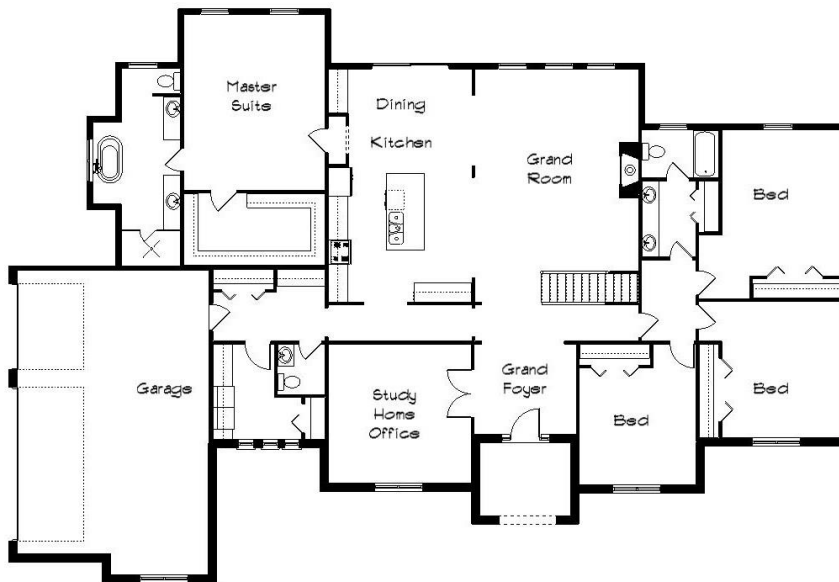

Your Land Your Style Your Home Your Way  
Design + Build = Your Best Value

The **Kraus** Company  
DESIGN BUILD

248-972-5549

Meadowbrook  
3000 Sq.Ft.

Copyright © 2020 Kraus Design Build  
All Rights Reserved