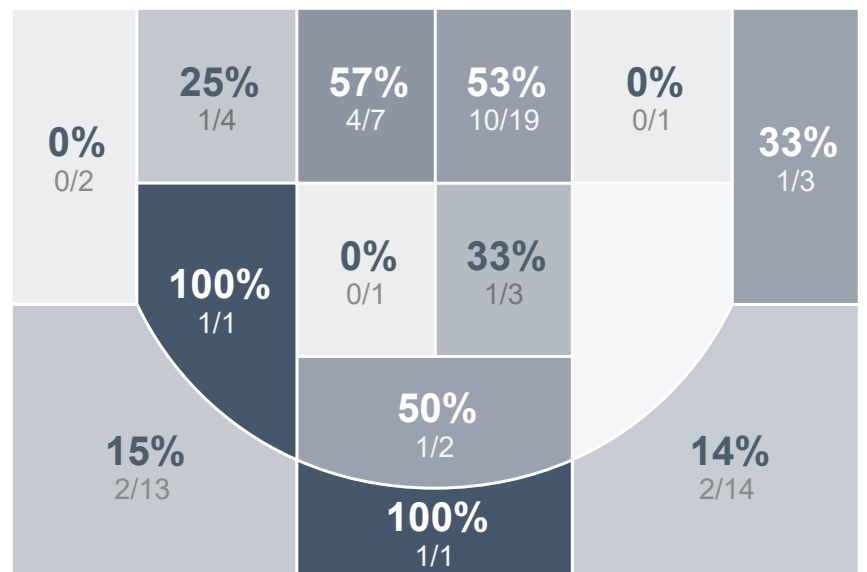

Bismarck High School