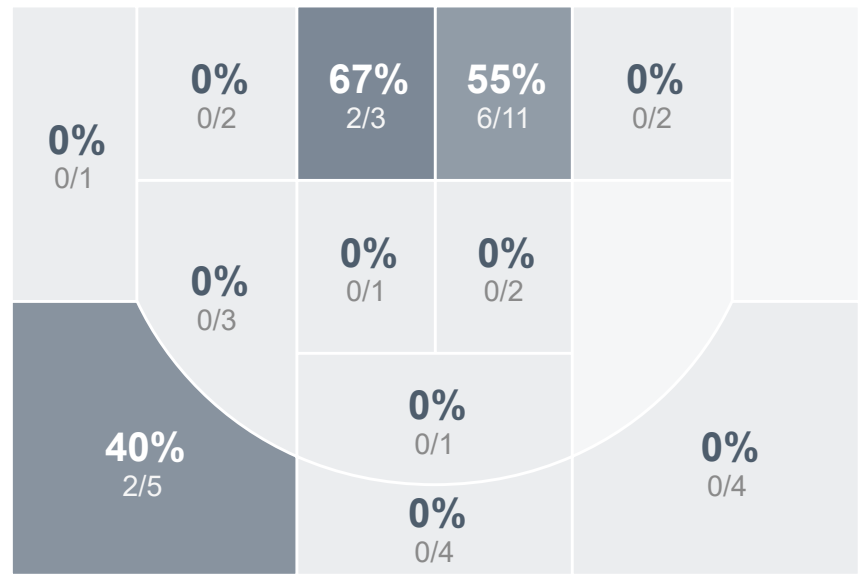

Dickinson Girls Varsity Basketball