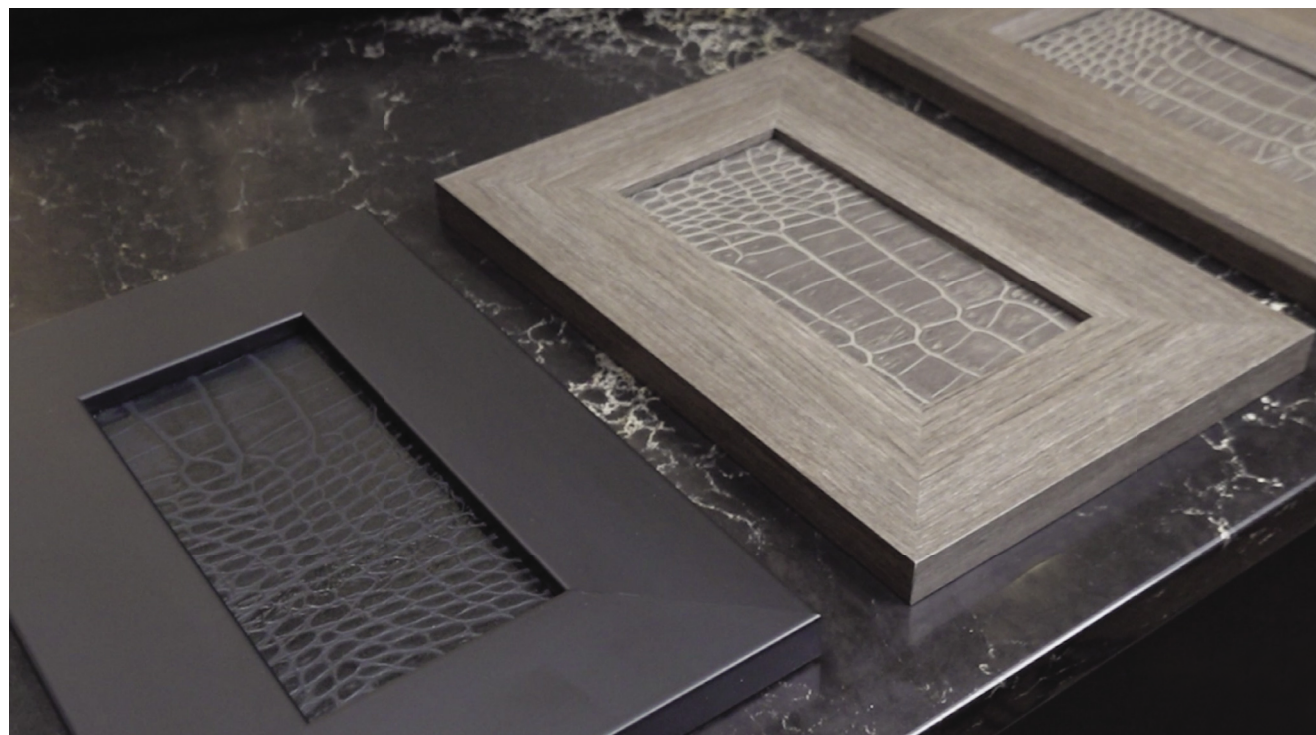

Coal Crocodile

Fire Crocodile

COLOR TIERS

Tier = Price Point

SOLID COLORS - TIER 1 TAFISA®

				
White L080	Ivory L204	Black L203	Fog Grey L201	Morning Dew L763
				
Moonlight L761	MDF			

WOOD GRAINS - TIER 2