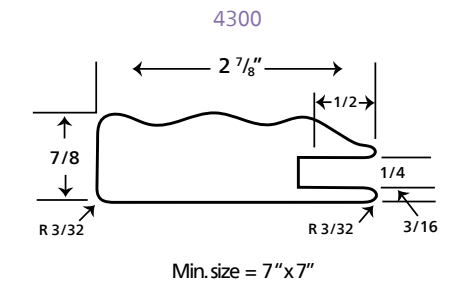

DOOR & DRAWER FACE STYLES

4307/4300 Traditional

4741 Transitional

4546 Large Shaker

4459 Small Shaker

Hinging

Hinge drilling is available in the Blum / Salice pattern. The hinge cup diameter is 35mm with a tab distance of 5mm. (note: If you are using face frame hinges, please let us know as the tab distance is 3mm).

Standard drilling is as follows:

Door height

- 2 holes: 0" to 35.7"
- 3 holes: 35.75" to 50.15"
- 4 holes: 50.19" to 70.75"
- 5 holes: over 70.86"

Hole Locations

- 79mm from top & bottom
- 79mm / center / 79mm
- 79mm / 463mm
- 79mm / 463mm / cent