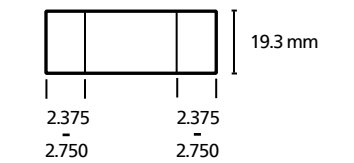

Triad Door & Drawer Face