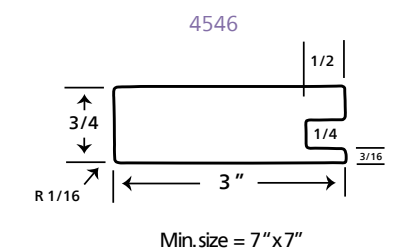

DOOR & DRAWER FACE STYLES

4307/4300 Traditional

4741 Transitional

4546 Large Shaker

4459 Small Shaker

Hinging

Hinge drilling is available in the Blum / Salice pattern. The hinge cup diameter is 35mm with a tab distance of 5mm. (note: If you are using face frame hinges, please let us know as the tab distance is 3mm).

Standard drilling is as follows:

Door height

- 2 holes: 0" to 35.7"
- 3 holes: 35.75" to 50.15"
- 4 holes: 50.19" to 70.75"
- 5 holes: over 70.86"

Hole Locations

- 79mm from top & bottom
- 79mm / center / 79mm
- 79mm / 463mm
- 79mm / 463mm / cent