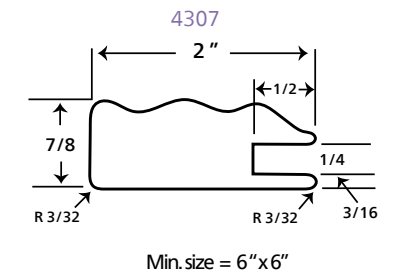

DOOR & DRAWER FACE STYLES

4307/4300 Traditional

4741 Transitional

4546 Large Shaker

4459 Small Shaker

Hinging

Hinge drilling is available in the Blum / Salice pattern. The hinge cup diameter is 35mm with a tab distance of 5mm. (note: If you are using face frame hinges, please let us know as the tab distance is 3mm).

Standard drilling is as follows:

Door height

- 2 holes: 0" to 35.7"
- 3 holes: 35.75" to 50.15"
- 4 holes: 50.19" to 70.75"
- 5 holes: over 70.86"

Hole Locations

- 79mm from top & bottom
- 79mm / center / 79mm
- 79mm / 463mm
- 79mm / 463mm / cent