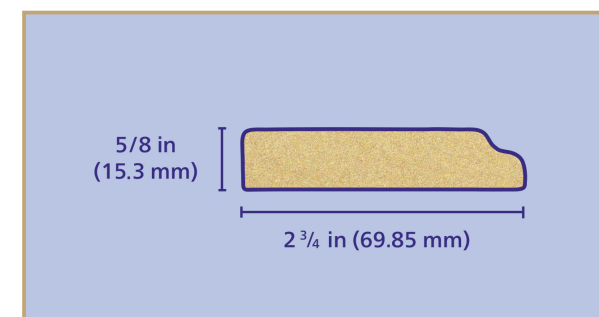

Light Valance