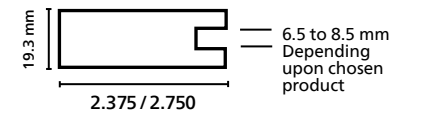

Oxford Door & Drawer Face