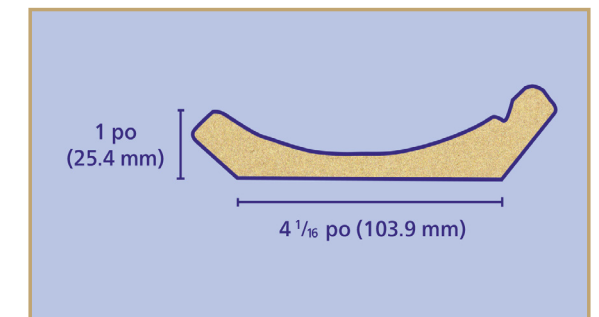

Contemporary Ogee