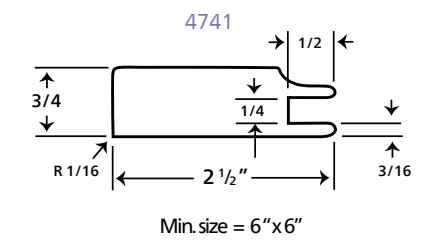

DOOR & DRAWER FACE STYLES

4307/4300 Traditional

4741 Transitional

4546 Large Shaker

4459 Small Shaker

Hinging

Hinge drilling is available in the Blum / Salice pattern. The hinge cup diameter is 35mm with a tab distance of 5mm. (note: If you are using face frame hinges, please let us know as the tab distance is 3mm).

Standard drilling is as follows:

Door height

- 2 holes: 0" to 35.7"
- 3 holes: 35.75" to 50.15"
- 4 holes: 50.19" to 70.75"
- 5 holes: over 70.86"

Hole Locations

- 79mm from top & bottom
- 79mm / center / 79mm
- 79mm / 463mm
- 79mm / 463mm / cent