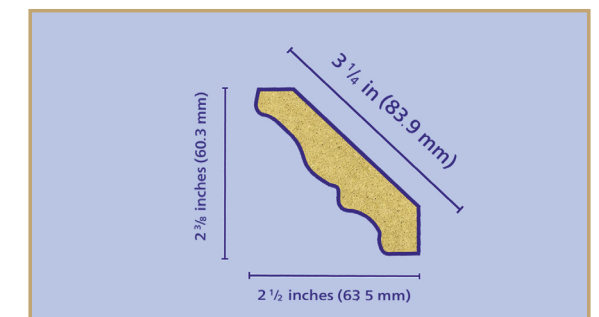

Medium Cornice