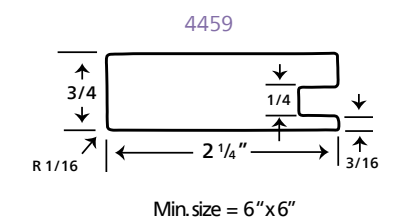

DOOR & DRAWER FACE STYLES

4307/4300 Traditional

4741 Transitional

4546 Large Shaker

4459 Small Shaker

Hinging

Hinge drilling is available in the Blum / Salice pattern. The hinge cup diameter is 35mm with a tab distance of 5mm. (note: If you are using face frame hinges, please let us know as the tab distance is 3mm).

Standard drilling is as follows:

Door height

- 2 holes: 0" to 35.7"
- 3 holes: 35.75" to 50.15"
- 4 holes: 50.19" to 70.75"
- 5 holes: over 70.86"

Hole Locations

- 79mm from top & bottom
- 79mm / center / 79mm
- 79mm / 463mm
- 79mm / 463mm / cent