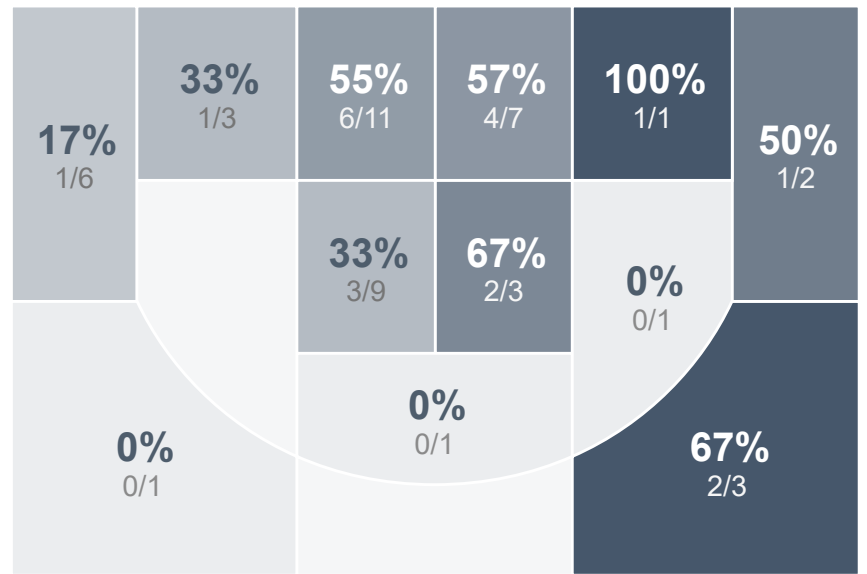

Girls Varsity Basketball