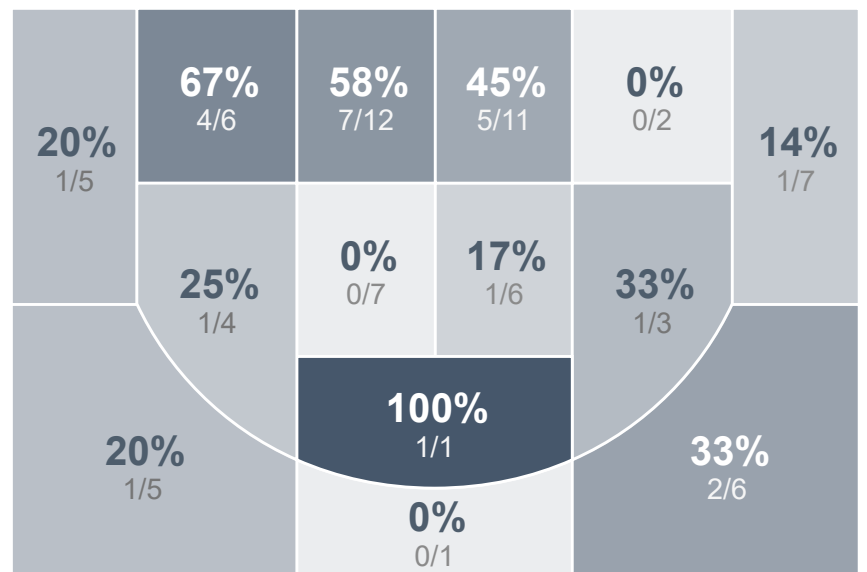

Bismarck Legacy