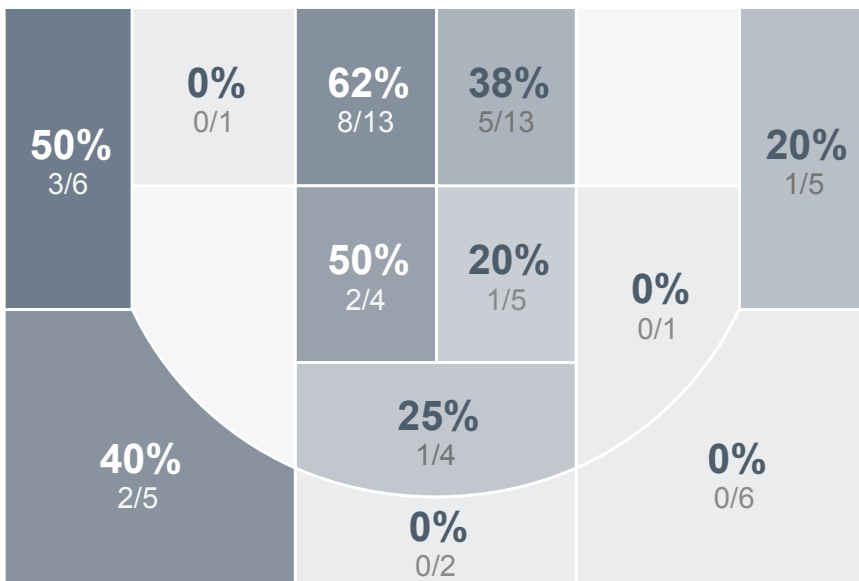

Turtle Mountain