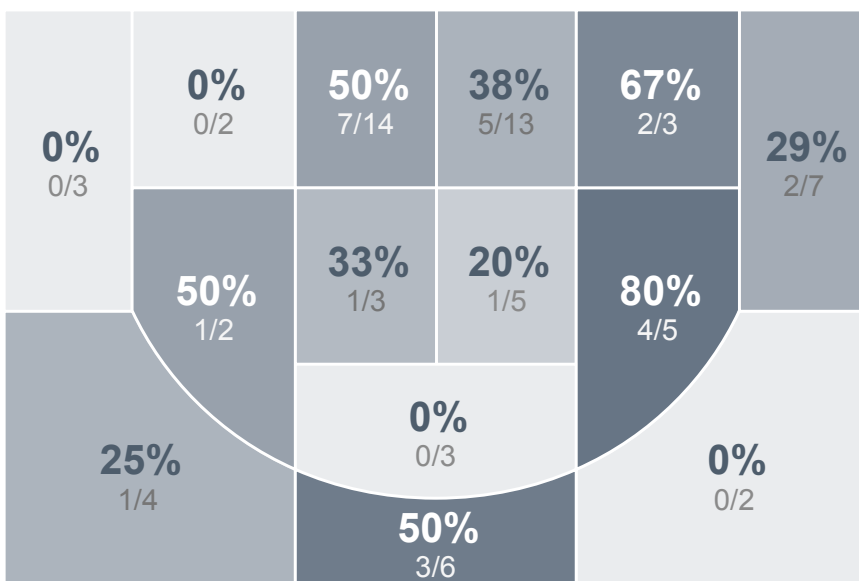

Box Score Report

WHS vs Turtle Mountain - Dec 21, 2018 - W 78-62

Period Stats

Team	1	2	Final
WHS	45	33	78
TMHS	31	31	62

Run Graph

Team Stats

	WHS	TMHS
Field Goal %	37.5%	35.4%
Effective Field Goal %	41.7%	40.0%
2FG Made/Attempted	21/50	17/41
2FG%	42.0%	41.5%
3FG Made/Attempted	6/22	6/24
3FG%	27.3%	25.0%
FT Made/Attempted	18/23	10/17
Free Throw Percentage	78.3%	58.8%
Points Per Possession	1.03	0.80
Transition Points	10	7
Points Off Turnovers	17	11
Second Chance Points	26	13
Points in the Paint	28	32
Offensive Rebounds	23	13
Defense Rebounds	32	23
Assists	16	10
Deflections	5	10
Steals	11	8
Blocks	0	1
Turnovers	16	17
Personal Fouls	15	17
Charges Taken	0	0

Williston

Turtle Mountain