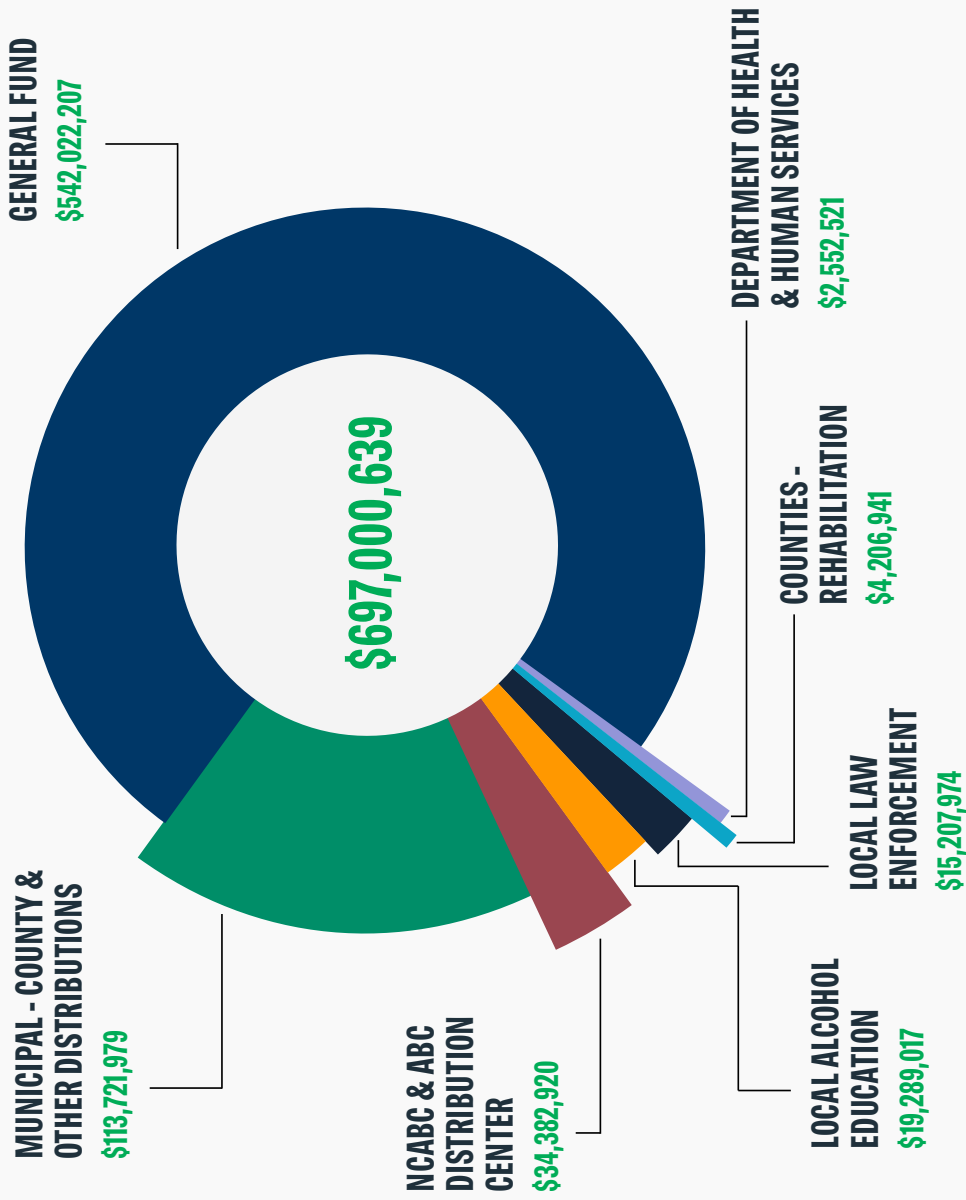

NC ABC SYSTEM REVENUE DISTRIBUTION

20
25

North Carolina ABC Boards are established and operated without State funding. In the fiscal year ending **June 30, 2025**, spirituous liquor and fortified wine sales in ABC stores totaled **$1,893,834,781**. These sales resulted in total revenue distributions of **$697,000,639** to the State's General Fund and to designated city and county operational funds.

SCAN TO SEE HOW EVERY BOTTLE GIVES BACK.

ABC
COMMISSION
NORTH CAROLINA